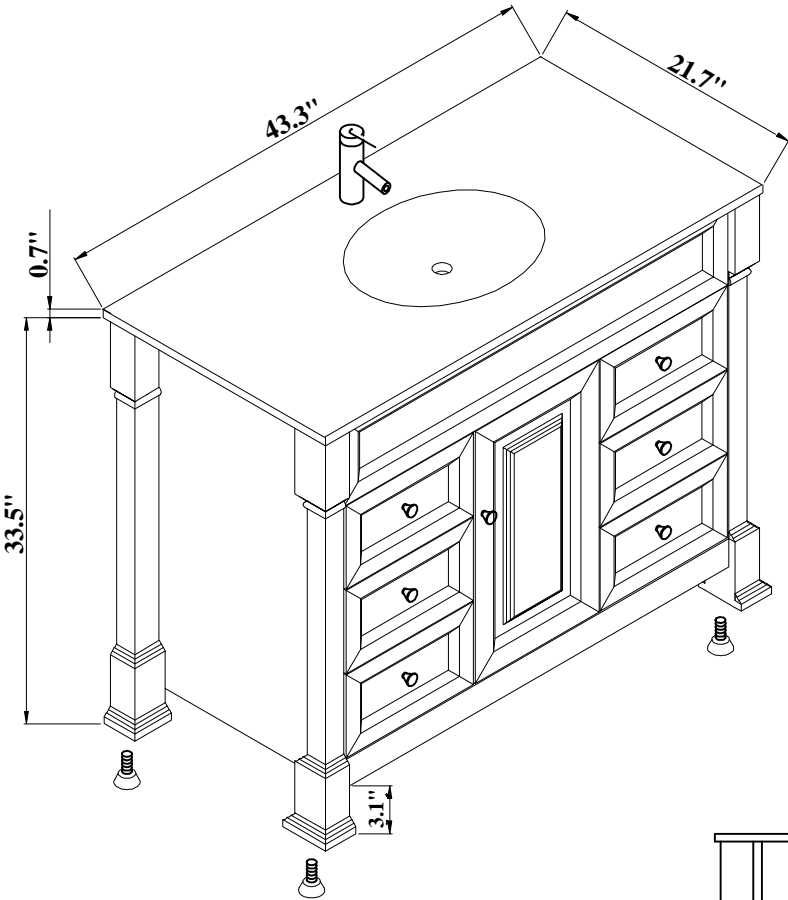

SB-278GREWG

SINK

VANITY

BACK VIEW