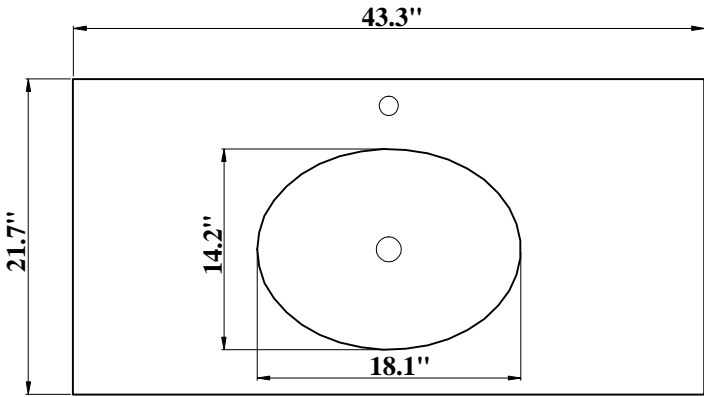

SB-278GREWG

SINK

VANITY

BACK VIEW