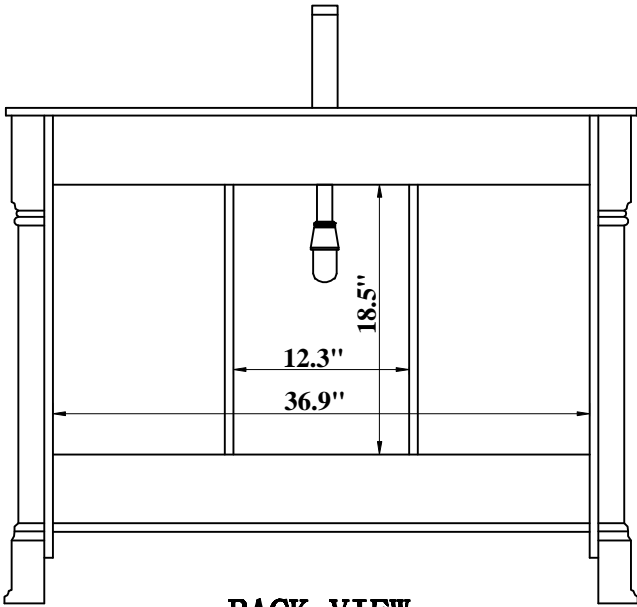

SB-278GREWG

SINK

VANITY

BACK VIEW