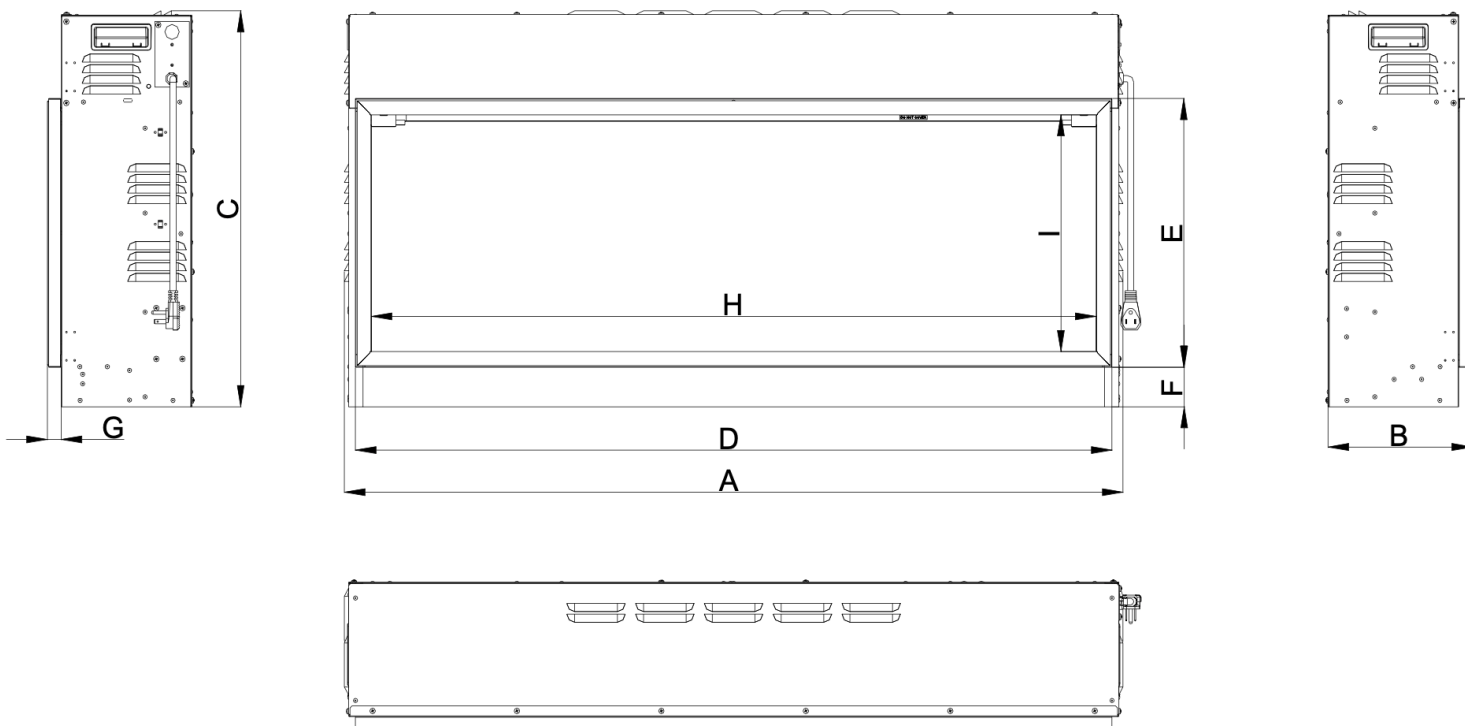

## Specifications Sheet

Model	Length	Height	Depth	Viewing Area	BTU	Cord Length
DY-BEF57	1432 mm	560 mm	219 mm	1356 mm x 335 mm	5000	1829 mm
	56¾ in.	22 in.	8¾ in.	53¾ in. x 13¼ in.		72 in.

	A*	B	C*	D	E	F	G	H	I
DY-BEF57	1432 mm	219 mm	560 mm	1454 mm	435 mm	57 mm	32 mm	1356 mm	335 mm
	56¾ in.	8¾ in.	22 in.	57¼ in.	17¾ in.	2¼ in.	1¼ in.	53¾ in.	13¼ in.

### Framing

Framing Dimensions	
A	22½ in.
	570 mm
B	57 in.
	1445 mm
Depth	8⅞ in.
	225 mm

Product installation must adhere strictly to instructions accompanying product to avoid risk of fire and potential injury