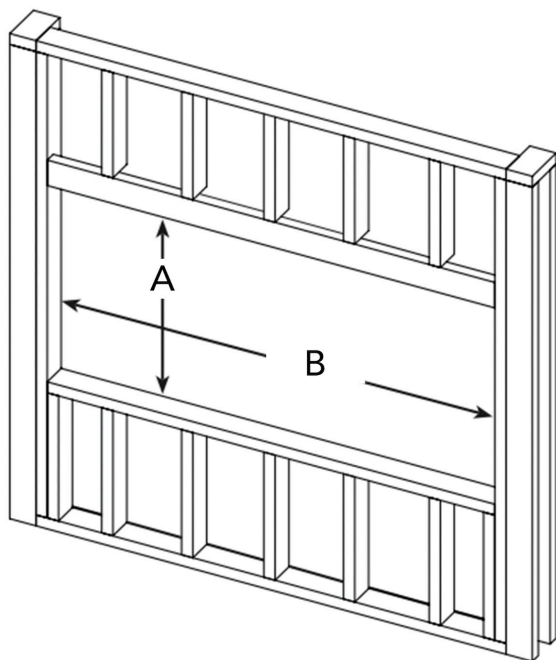

### Clearances

Front View

Side View

Minimum Clearances to Combustibles	
Top	0"
Sides	0"
Back	0"
Bottom	0"
Front	36" / 0.9m

### Framing

Framing Dimensions	
A	22½ in.
	570 mm
B	57 in.
	1445 mm
Depth	8⅞ in.
	225 mm

Product installation must adhere strictly to instructions accompanying product to avoid risk of fire and potential injury