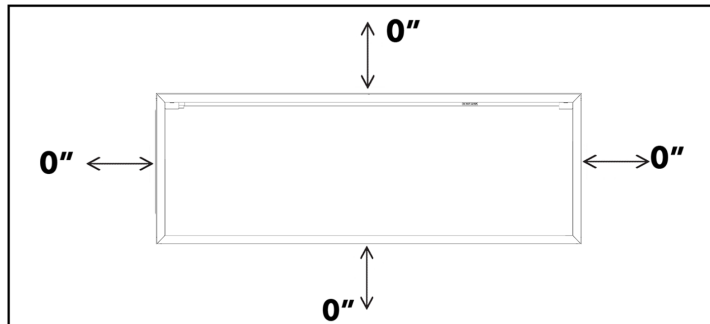

Harmony 57" Electric Fireplace

Specifications Sheet

Clearances

Front View

Minimum Clearances to Combustibles	
Top	0"
Sides	0"
Back	0"
Bottom	0"
Front	36" / 0.9m