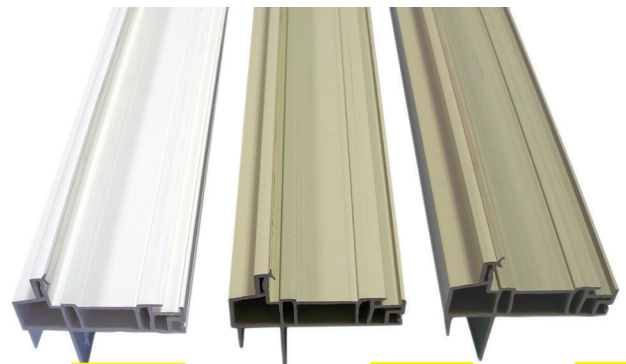

WHITE **(WH)** ALMOND **(AL)** CLAY **(CY)**

Add frame color code (WH, AL or CY) to the end to create the model number.