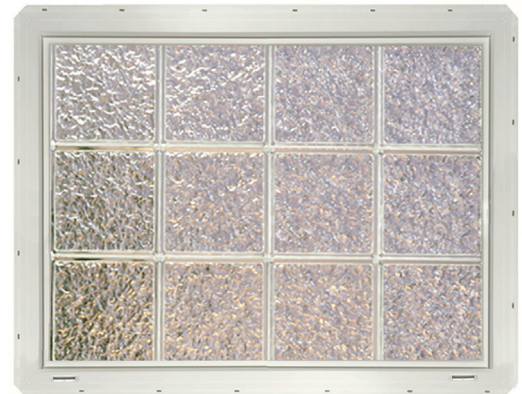

CRYSTALOK™ Size and Model Reference Guide

GLASS BLOCK WINDOWS

1 CHOOSE YOUR WINDOW SIZE USING THE CHART BELOW

- Sizes shown are the window's actual unit dimension.
- The rough opening should be 1/2" larger than the window's actual size.
- Where the width (shown across the top of the chart) and height (shown on the left of the chart) intersect you will find a model number.
- The last 2 digits of the model number reflect the glass block pattern.
- Go to step 2 to determine your glass block pattern.

Real Glass Block Window for New Construction includes Nail Flange and J-Channel

2 CHOOSE YOUR GLASS BLOCK PATTERN

WAVY (DC)

Maximum light with moderate distortion.

ICE (IC)

Moderate light with high degree of privacy.

3 CHOOSE YOUR FRAME COLOR

Each model number contains eleven digits. The last two represent the Frame Color (WH, AL or CY).

EXAMPLE:

CrystaLok	Window Size	2"	Pattern	Frame Color
CL	3240	S	DC	WH
First two numbers indicate WIDTH		Second two numbers indicate HEIGHT		

Example: A white vinyl frame 32" x 40" Wavy pattern window would have a model # **CL3240SDCWH**

WHITE **(WH)** ALMOND **(AL)** CLAY **(CY)**

Add frame color code (WH, AL or CY) to the end to create the model number.