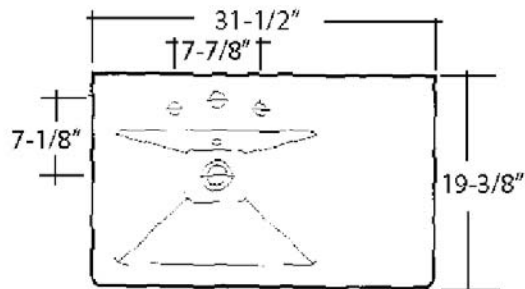

ARISTOCRAT "His" SMALL CONSOLE

Model No.
ICN3040, ICN3042

W: 31 1/2"
D: 19 3/8"
H: 33 1/2"

Features:

- ▶ Fine fire clay construction
- ▶ Transitional style
- ▶ Rectangular basin
- ▶ Available pre-drilled for 1-hole faucet (961) or 8" widespread (962)
- ▶ Should be mounted to wall with toggle or molly bolts (not included)

Colors:

WH White

Compliance Certification

Meets or exceeds the following specifications: ASME A112.19.1 2008 AND CSA B45.2-08 for Vitreous China fixtures.

Interior Dimensions:

Basin Interior:	18-1/2" x 12"
Basin Depth:	4-1/2"
Side Deck:	8"
Back of basin to center of faucet:	2-5/8"
Back of basin to center of drain:	11"
Mount bolts height:	31-1/4"
Mount holes cc:	11"
Faucet and spout holes:	1 1/4"

Dimensions of fixture are nominal and may vary within the range of tolerances established by ASME Standard A112.19.2. Dimensions and specifications subject to change without notice.