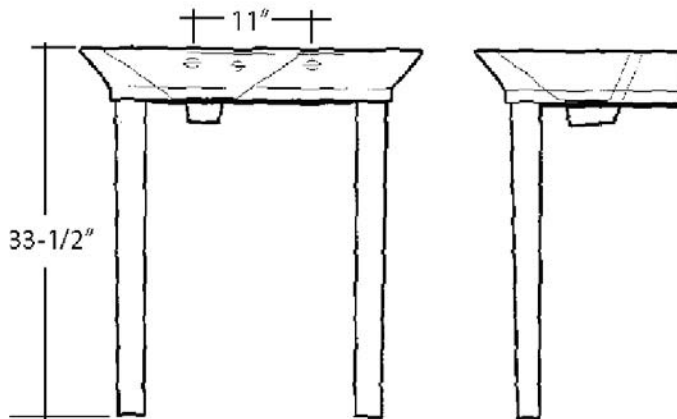

ARISTOCRAT "His" SMALL CONSOLE

Model No.
ICN3040, ICN3042

W: 31 1/2"
D: 19 3/8"
H: 33 1/2"

Features:

- ▶ Fine fire clay construction
- ▶ Transitional style
- ▶ Rectangular basin
- ▶ Available pre-drilled for 1-hole faucet (961) or 8" widespread (962)
- ▶ Should be mounted to wall with toggle or molly bolts (not included)

Colors:

WH White

Compliance Certification

Meets or exceeds the following specifications: ASME A112.19.1 2008 AND CSA B45.2-08 for Vitreous China fixtures.

Interior Dimensions:

Basin Interior:	18-1/2" x 12"
Basin Depth:	4-1/2"
Side Deck:	8"
Back of basin to center of faucet:	2-5/8"
Back of basin to center of drain:	11"
Mount bolts height:	31-1/4"
Mount holes cc:	11"
Faucet and spout holes:	1 1/4"

Dimensions of fixture are nominal and may vary within the range of tolerances established by ASME Standard A112.19.2. Dimensions and specifications subject to change without notice.