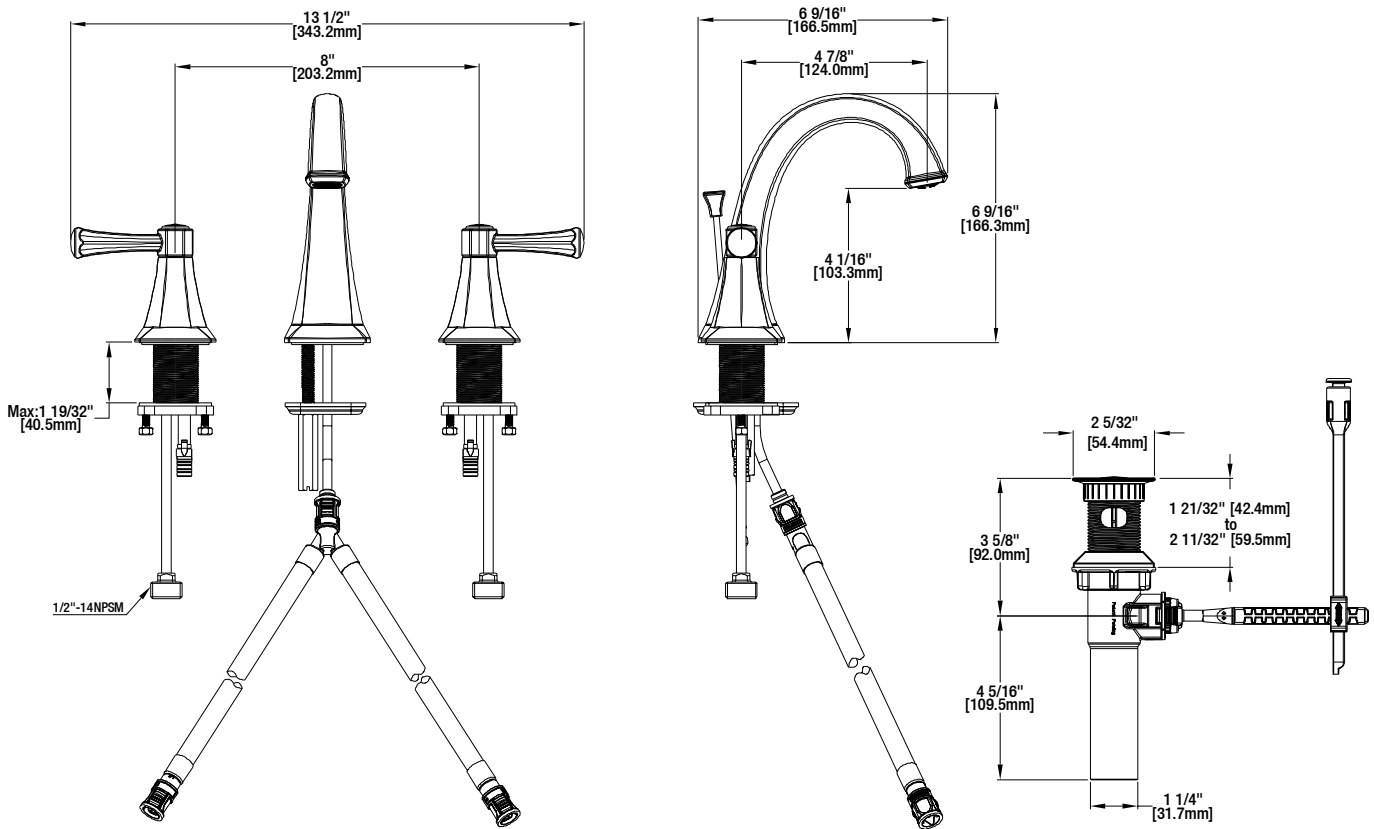

WARRANTY

- Limited Lifetime Warranty

INSTALLATION DIMENSIONS

Glacier Bay reserves the right to make changes in specifications and materials and to change and discontinue models, both without notice or obligation. Dimensions are for reference only.