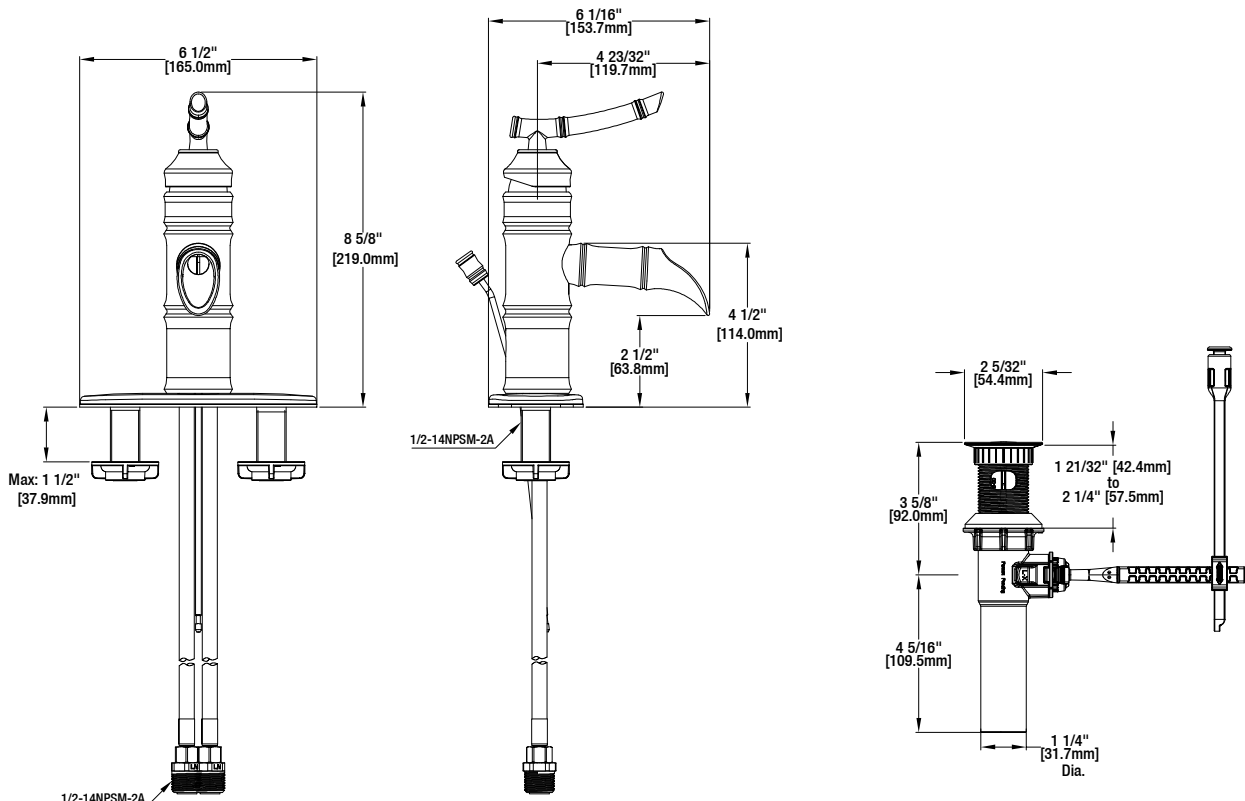

WARRANTY

- Limited Lifetime Warranty

INSTALLATION DIMENSIONS

Glacier Bay reserves the right to make changes in specifications and materials and to change and discontinue models, both without notice or obligation. Dimensions are for reference only.