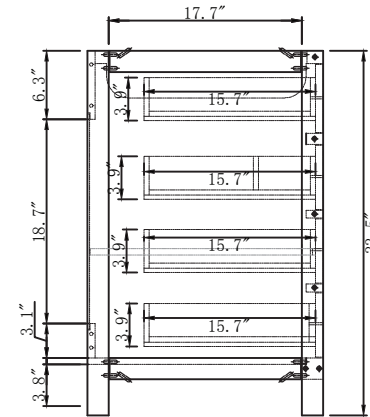

TOP

SIDE

BACK

SPECIFICATIONS

www.virtuusa.com

SKU: MD-2060

REV1.13.18

NOTES