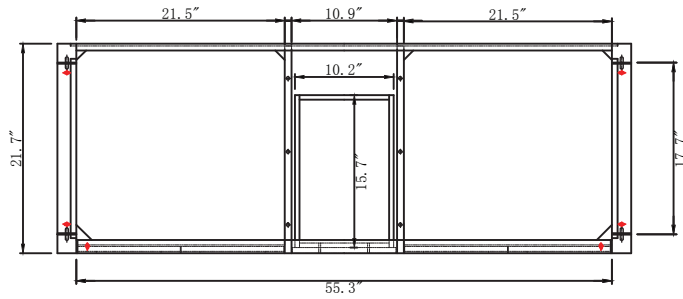

TOP

SIDE

BACK

SPECIFICATIONS

www.virtuusa.com

SKU: MD-2060

REV1.13.18

NOTES