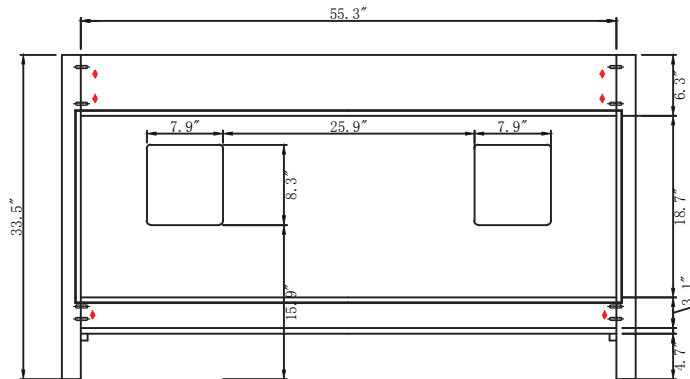

TOP

SIDE

BACK

SPECIFICATIONS

www.virtuusa.com

SKU: MD-2060

REV1.13.18

NOTES