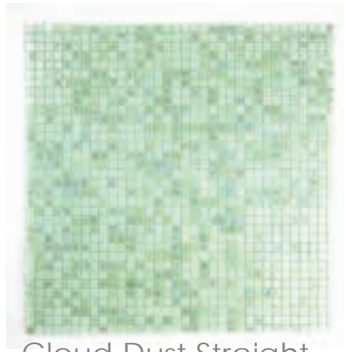

# abolos

what would you design

Cloud Dust Straight  
Glass Mosaic Tile

**OMSID: 303093582**

**Title: Constellation Green 11.7 in. x 11.7 in. x 3.28 mm Glass Mosaic Tile**

**Square Foot Per Sheet: 0.95**

**Product Weight: 1.05 LBS**

**Material: Glass**

Tile Size 11.7 in. x 11.7 in.

Straight Chip Size: 5/16"x5/16"

Wavy Chip Size 5/16"x5/16"

Tile Thickness: 3.20mm