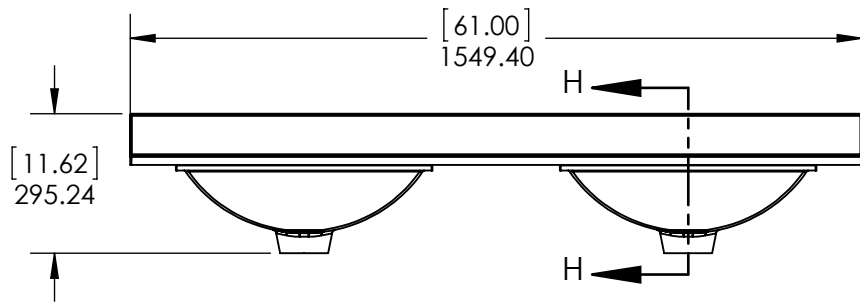

Back View

ITEM:	WT60-ST WT60-WH WT60-CH WT60-CR	REV	A
NAME:	Westcourt 60in		

MATERIAL:	German Beech 4/4 Laminated particle Board (4 Colors)
-----------	---

Propiedad y Confidencialidad
La información contenida en este dibujo es puramente propiedad de Woodcrafters Home Products LLC. Queda prohibida cualquier reproducción parcial o total sin el permiso por escrito de Woodcrafters Home Product LLC.

DWG:	LAG	03/29/18
REV:	ING	03/29/18
APP:	R&D	03/29/18
SCALE:	1:20	MODEL:

SCALE: 1:20 MODEL: **Westcourt 60in**

Rev #	Approved by	Change
0	R. Rubio	Released
1	R. Rubio	New Model Added

PROPRIETARY AND CONFIDENTIAL
 THE INFORMATION CONTAINED IN THIS DRAWING IS THE SOLE PROPERTY OF WOODCRAFTERS. ANY REPRODUCTION IN PART OR AS A WHOLE WITHOUT THE WRITTEN PERMISSION OF WOODCRAFTERS IS PROHIBITED.

UNLESS OTHERWISE SPECIFIED
 DIMENSIONS ARE IN MM. AND (INCHES)
 TOLERANCES ARE
 +0.125 [3.175] -0.125 [-3.175]
 SCALE:1:16

	NAME	DATE
DRAWN	O. Razo	09/18/17
CHECKED	R. Rubio	09/18/17
ENG APPR.	R. Rubio	09/18/17
MFG APPR.	C. Leal	09/18/17

UNLESS OTHERWISE SPECIFIED
 DIMENSIONS ARE IN MM. AND (INCHES)
 TOLERANCES ARE
 + 0.125 [3.175] - 0.125 [-3.175]
 SCALE:1:16

	NAME	DATE
DRAWN	O. Razo	09/18/17
CHECKED	R. Rubio	09/18/17
ENG APPR.	R. Rubio	09/18/17
MFG APPR.	C. Leal	09/18/17