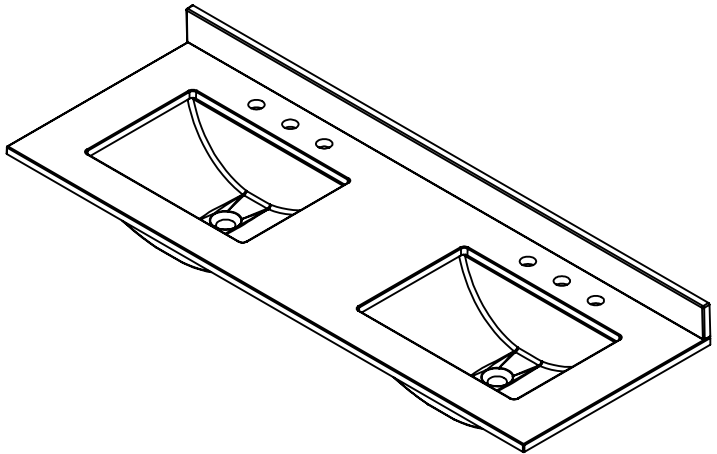

Back View

ITEM:	WT60-ST WT60-WH WT60-CH WT60-CR	REV	A
NAME:	Westcourt 60in		

MATERIAL:	German Beech 4/4 Laminated particle Board (4 Colors)
-----------	---

Propiedad y Confidencialidad
La información contenida en este dibujo es puramente propiedad de Woodcrafters Home Products LLC. Queda prohibida cualquier reproducción parcial o total sin el permiso por escrito de Woodcrafters Home Product LLC.

DWG:	LAG	03/29/18
REV:	ING	03/29/18
APP:	R&D	03/29/18
SCALE:	1:20	MODEL:

SCALE: 1:20 MODEL: **Westcourt 60in**

Rev #	Approved by	Change
0	R. Rubio	Released
1	R. Rubio	New Model Added

PROPRIETARY AND CONFIDENTIAL
 THE INFORMATION CONTAINED IN THIS DRAWING IS THE SOLE PROPERTY OF WOODCRAFTERS. ANY REPRODUCTION IN PART OR AS A WHOLE WITHOUT THE WRITTEN PERMISSION OF WOODCRAFTERS IS PROHIBITED.