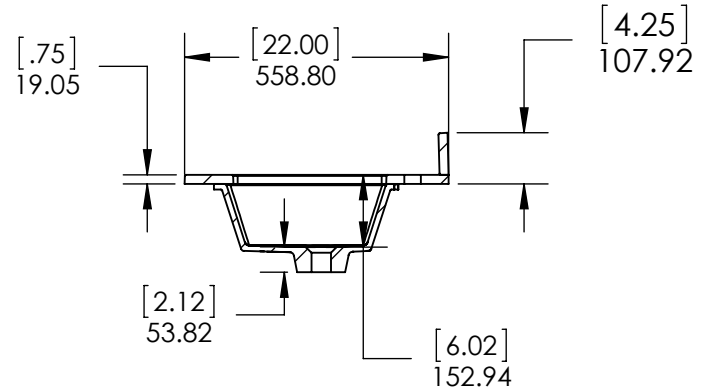

Back View

ITEM:	WT60-ST WT60-WH WT60-CH WT60-CR	REV	A
NAME:	Westcourt 60in		

MATERIAL:	German Beech 4/4 Laminated particle Board (4 Colors)
-----------	---

Propiedad y Confidencialidad
La información contenida en este dibujo es puramente propiedad de Woodcrafters Home Products LLC. Queda prohibida cualquier reproducción parcial o total sin el permiso por escrito de Woodcrafters Home Product LLC.

DWG:	LAG	03/29/18
REV:	ING	03/29/18
APP:	R&D	03/29/18
SCALE:	1:20	MODEL:

SCALE: 1:20 MODEL: **Westcourt 60in**

Rev #	Approved by	Change
0	R. Rubio	Released
1	R. Rubio	New Model Added

PROPRIETARY AND CONFIDENTIAL
 THE INFORMATION CONTAINED IN THIS DRAWING IS THE SOLE PROPERTY OF WOODCRAFTERS. ANY REPRODUCTION IN PART OR AS A WHOLE WITHOUT THE WRITTEN PERMISSION OF WOODCRAFTERS IS PROHIBITED.

UNLESS OTHERWISE SPECIFIED
 DIMENSIONS ARE IN MM. AND (INCHES)
 TOLERANCES ARE
 +0.125 [3.175] -0.125 [-3.175]
 SCALE:1:16

	NAME	DATE
DRAWN	O. Razo	09/18/17
CHECKED	R. Rubio	09/18/17
ENG APPR.	R. Rubio	09/18/17
MFG APPR.	C. Leal	09/18/17

UNLESS OTHERWISE SPECIFIED
 DIMENSIONS ARE IN MM. AND (INCHES)
 TOLERANCES ARE
 + 0.125 [3.175] - 0.125 [-3.175]
 SCALE:1:16

	NAME	DATE
DRAWN	O. Razo	09/18/17
CHECKED	R. Rubio	09/18/17
ENG APPR.	R. Rubio	09/18/17
MFG APPR.	C. Leal	09/18/17