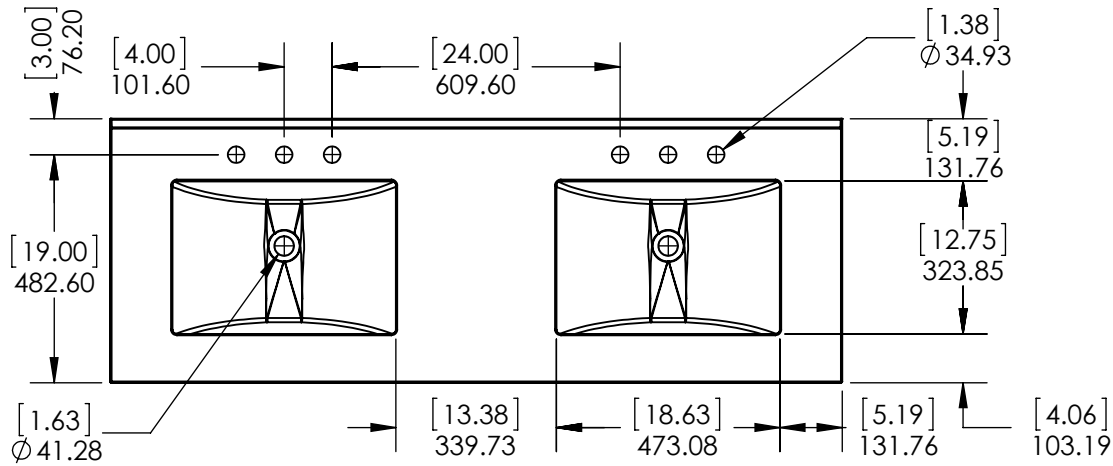

Back View

ITEM:	WT60-ST WT60-WH WT60-CH WT60-CR	REV	A
NAME:	Westcourt 60in		

MATERIAL:	German Beech 4/4 Laminated particle Board (4 Colors)
-----------	---

Propiedad y Confidencialidad
La información contenida en este dibujo es puramente propiedad de Woodcrafters Home Products LLC. Queda prohibida cualquier reproducción parcial o total sin el permiso por escrito de Woodcrafters Home Product LLC.

DWG:	LAG	03/29/18
REV:	ING	03/29/18
APP:	R&D	03/29/18
SCALE:	1:20	MODEL:

SCALE: 1:20 MODEL: **Westcourt 60in**

Rev #	Approved by	Change
0	R. Rubio	Released
1	R. Rubio	New Model Added

PROPRIETARY AND CONFIDENTIAL
 THE INFORMATION CONTAINED IN THIS DRAWING IS THE SOLE PROPERTY OF WOODCRAFTERS. ANY REPRODUCTION IN PART OR AS A WHOLE WITHOUT THE WRITTEN PERMISSION OF WOODCRAFTERS IS PROHIBITED.

UNLESS OTHERWISE SPECIFIED
 DIMENSIONS ARE IN MM. AND (INCHES)
 TOLERANCES ARE
 +0.125 [3.175] -0.125 [-3.175]
 SCALE:1:16

	NAME	DATE
DRAWN	O. Razo	09/18/17
CHECKED	R. Rubio	09/18/17
ENG APPR.	R. Rubio	09/18/17
MFG APPR.	C. Leal	09/18/17

UNLESS OTHERWISE SPECIFIED
 DIMENSIONS ARE IN MM. AND (INCHES)
 TOLERANCES ARE
 + 0.125 [3.175] - 0.125 [-3.175]
 SCALE:1:16

	NAME	DATE
DRAWN	O. Razo	09/18/17
CHECKED	R. Rubio	09/18/17
ENG APPR.	R. Rubio	09/18/17
MFG APPR.	C. Leal	09/18/17