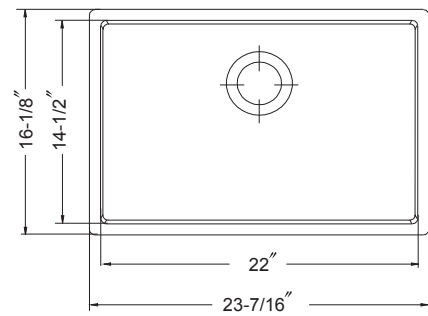

PLATUS SERIES

Fire Clay Undermount Single Bowl

Model PTU-2400 WH - White
PTU-2400 BQ - Biscuit

FEATURES

PTU-2400

- Non-porous glossy surface
- 7-1/4" depth
- 3-1/2" drain opening
- Chip, crack and scratch resistant
- 2 distinctive colors
- Fits 30" sink base
- Supplied with fasteners and instructions
- No cut out template is supplied as each sink dimension will vary due to the nature of fireclay manufacturing process.
- Lifetime Limited Warranty

OPTIONAL COLORS

White **Biscuit**

Color variations possible due to printing constraints.

OVERALL DIMENSIONS	EACH BOWL	PACKAGING*	WEIGHT*
23-7/16" x 16-1/8"	22" x 14-1/2"	1/10 pcs.	80/840lbs.

*Standard packaging: Single boxed /Pallet of single boxed.
All dimensions are in inches. Specifications subject to change without notice.