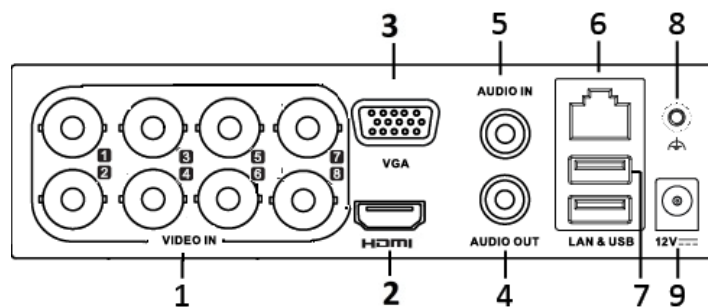

## Main Features

Simultaneous HDMI and VGA outputs at up to 1920 x 1080 resolution

Instant playback for selected camera in multi-channel live view mode

Supports synchronous playback and reverse playback for multi-channel

1 self-adaptive 10M/100M network interface is provided

Compatible with HD-TVI and analog cameras

Supports smart search

Built-in 1TB HDD

EZVIZ Cloud Connection

## Physical Interfaces

- 1 VIDEO IN
- 2 HDMI Interface
- 3 VGA Interface
- 4 AUDIO OUT, RCA Connector
- 5 AUDIO IN, RCA Connector
- 6 LAN Network Interface
- 7 USB Ports
- 8 Ground Terminal (GND)
- 9 Power Supply