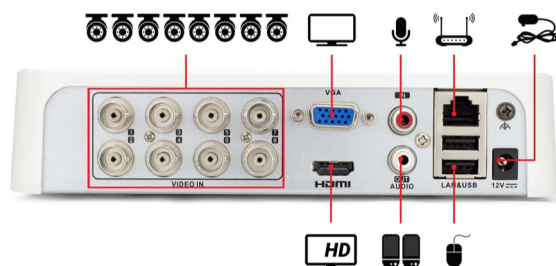

Product Images