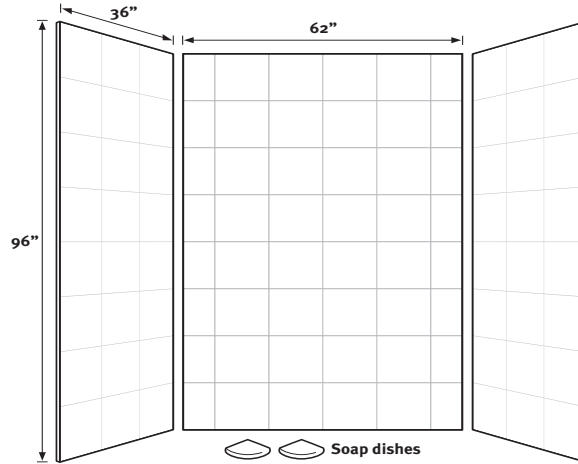

FEATURES

- Chamfered-edges on the 12-inch square tile pattern provide the high-end look of travertine.
- No grout to maintain; will not mold or mildew.
- Ideal for remodeling; easier to install than tile—panels glue up over existing surface.
- Coordinates with other Swanstone bath products.
- Heat resistant—walls can handle steamer units.
- Compression molding means superior durability.

Designed to fit base areas
 36" deep or smaller x 62" wide x 96" high or smaller
 (914 mm x 1575 mm x 2438 mm)

SPECIFICATIONS

SQMK96-3662 Swanstone Square Tile Bath Wall Kit

Model	Part	Base Area Designed To Fit	Ship Wt. Lb.	Ship FedEx	Carton Dims. In.	Cu. Ft.
SQMK96-3662	SQMK963662	36"D x 62"W x 96"H* (914 mm x 1575 mm x 2438 mm) (*or smaller)	236	-	68 x 4 x 102	16.06

Kit Includes: Two side panels, one back panel, two corner soap shelves.

Packaging: Each kit is packed in an individual carton.

ACCESSORIES

See page 56 for complete listing of all wall accessories.

STANDARDS AND RATINGS