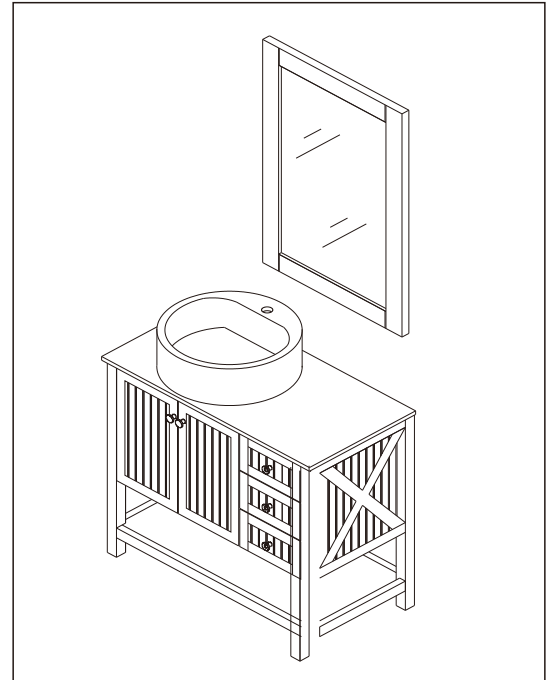

VINNOVA

FASHION BATHROOM LIFE

MODEL: 756036

- Please check your product packaging to make sure the included accessories are in the “list of standard accessories”. If any parts are missing, please contact your local dealer immediately.
- Do not allow any sharp objects to come in contact with the cabinet, as it will scratch the surface.
- Continuous and prolonged exposure to direct sunlight may cause discoloration to the wood.
- Do not put any hot appliances directly on or near the cabinet.
- Please avoid using cleaning products that contain bleach or ammonia.
- Wood surfaces should only be cleaned with wood care products such as soapy water or furniture polish.

INSTALLATION

MAIN BODY PARTS

INSTALLATION PARTS

ERECTING TOOL

INSTALL, REMOVE, ADJUST OF TOP FAST LOADING HINGE

DRAWER'S ADJUST

INSTALLATION INSTRUCTIONS