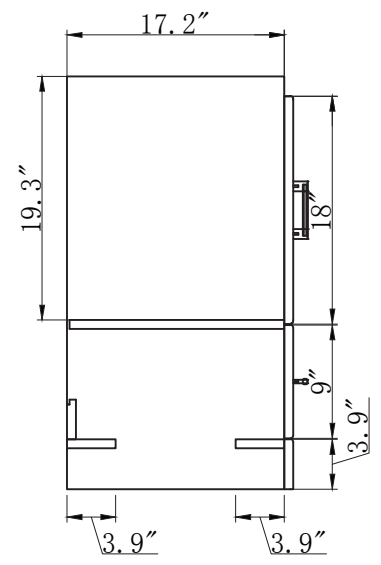

BACK

SIDE

SPECIFICATIONS

www.virtuusa.com

SKU: MS-6724

REV1.13.18

NOTES

Countertops are not shown in these diagrams. (Cabinet Only)
 Do not expose the surface of the cabinet to corrosive liquids or direct sunlight.
 All dimensions and specifications are approximate and subject to change without notice.