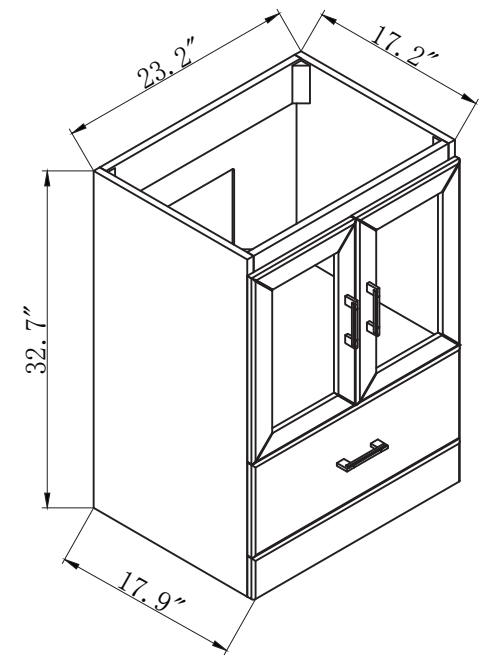

BACK

SIDE

SPECIFICATIONS

www.virtuusa.com

SKU: MS-6724

REV1.13.18

NOTES

Countertops are not shown in these diagrams. (Cabinet Only)
 Do not expose the surface of the cabinet to corrosive liquids or direct sunlight.
 All dimensions and specifications are approximate and subject to change without notice.