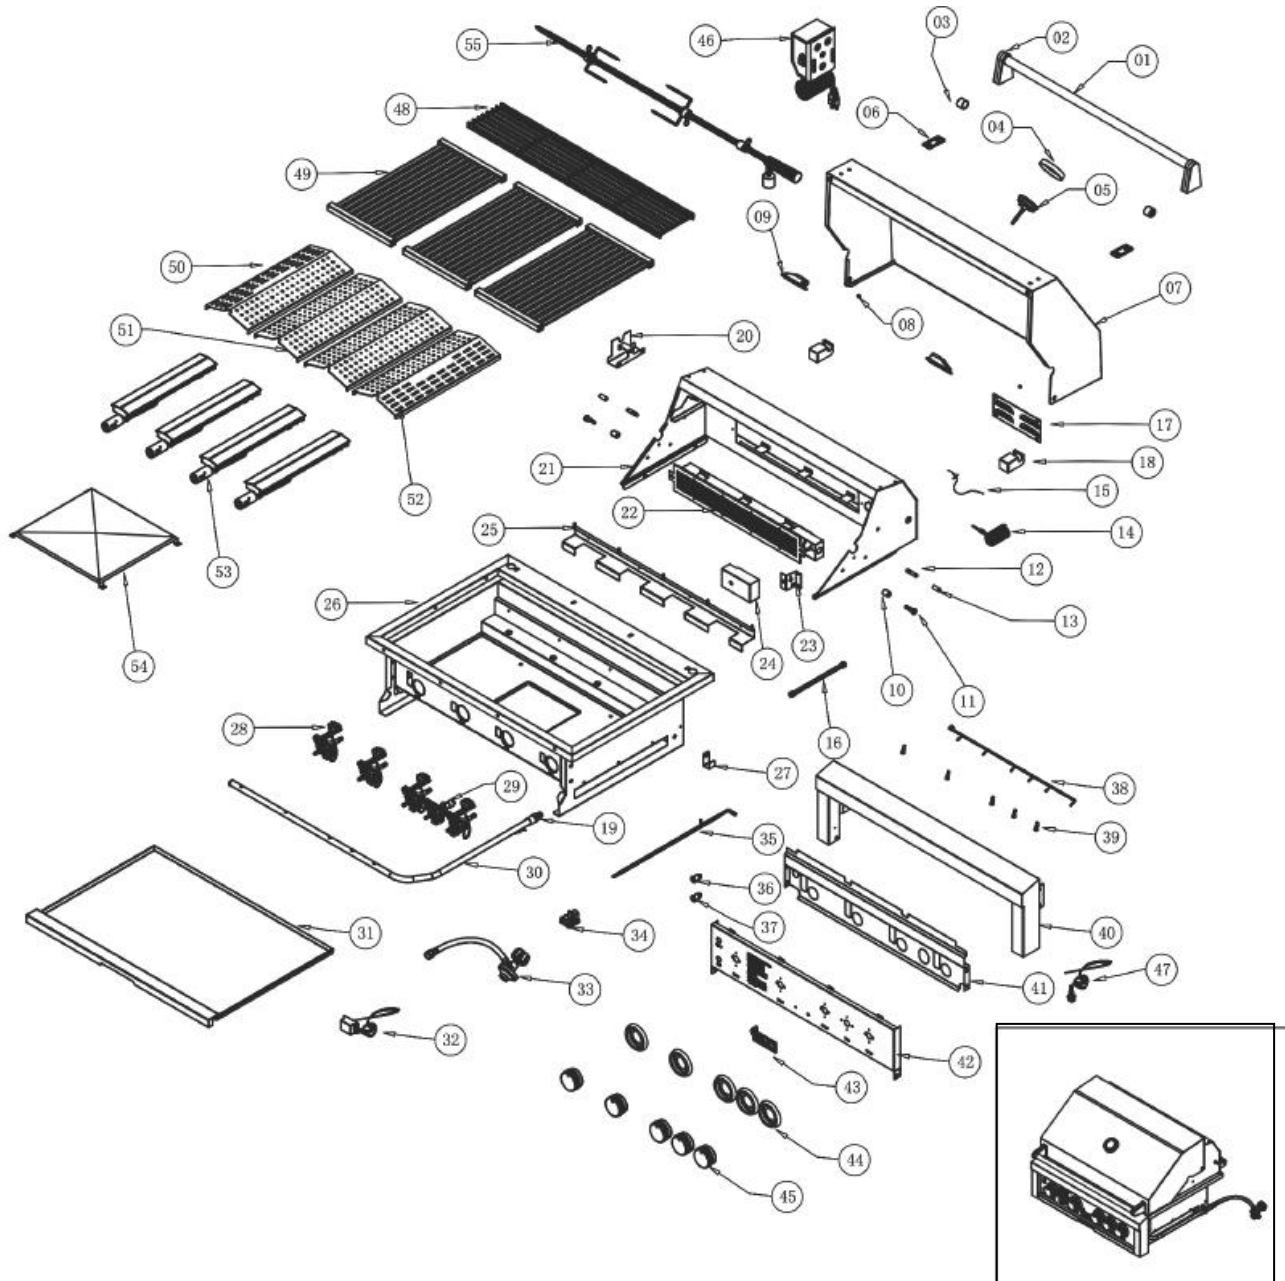

# Parts List

## HTGR32-4 PARTS LIST

NO.	Description	Qty	Part Number
1	4-Burner Hood Handle Tube	1	HT324-001
2	Hood Handle Support (1pc)	2	HT324-002
3	Hood Handle POM Cap	2	HT324-003
4	Temperature Gauge Bezel	1	HT324-004
5	Temperature Gauge	1	HT324-005
6	Hood Handle Insulation Base (1pc)	2	HT324-006
7	4-Burner Upper Hood	1	HT324-007
8	Silicon Stopper	2	HT324-008
9	Hood Light	2	HT324-009
10	Bushing for Upper and Lower Hood	2	HT324-010
11	Rotate Pin	2	HT324-011
12	Stopper on Lower Hood	2	HT324-012
13	Silicon Sleeve on Lower Hood Stopper	2	HT324-013
14	Thermocouple T100/1019-1500	1	HT324-014
15	Rear Burner Electrode L=1350mm	1	HT324-015
16	SS Corrugated Hose L=1250mm	1	HT324-016
17	Rear Burner Check Panel	1	HT324-017
18	Rotisserie Rod Bracket (Rear)	2	HT324-018
19	Regulator Adaptor - LP Model Only	1	HT324-019
20	Motor Bracket	1	HT324-020
21	4-Burner Lower Hood	1	HT324-021
22	Rear Burner for 4-Burner	1	HT324-022
23	Rear Burner Electrode Bracket	1	HT324-023
24	Rear Burner Ignition Box	1	HT324-024
25	4-Burner Flame Tamer Support	1	HT324-025
26	4-Burner Firebox	1	HT324-026
27	Gas Manifold Bracket	1	HT324-027
28	Main Burner Valve LP	4	HT324-028
28	Main Burner Valve NG	4	HT324-029
29	Rear Burner Valve LP	1	HT324-030
29	Rear Burner Valve NG	1	HT324-031
30	4-Burner Gas Manifold LP	1	HT324-032
30	4-Burner Gas Manifold NG	1	HT324-033
31	4-Burner Drip Tray	1	HT324-034
32	Transformer for Grill Lights	1	HT324-035