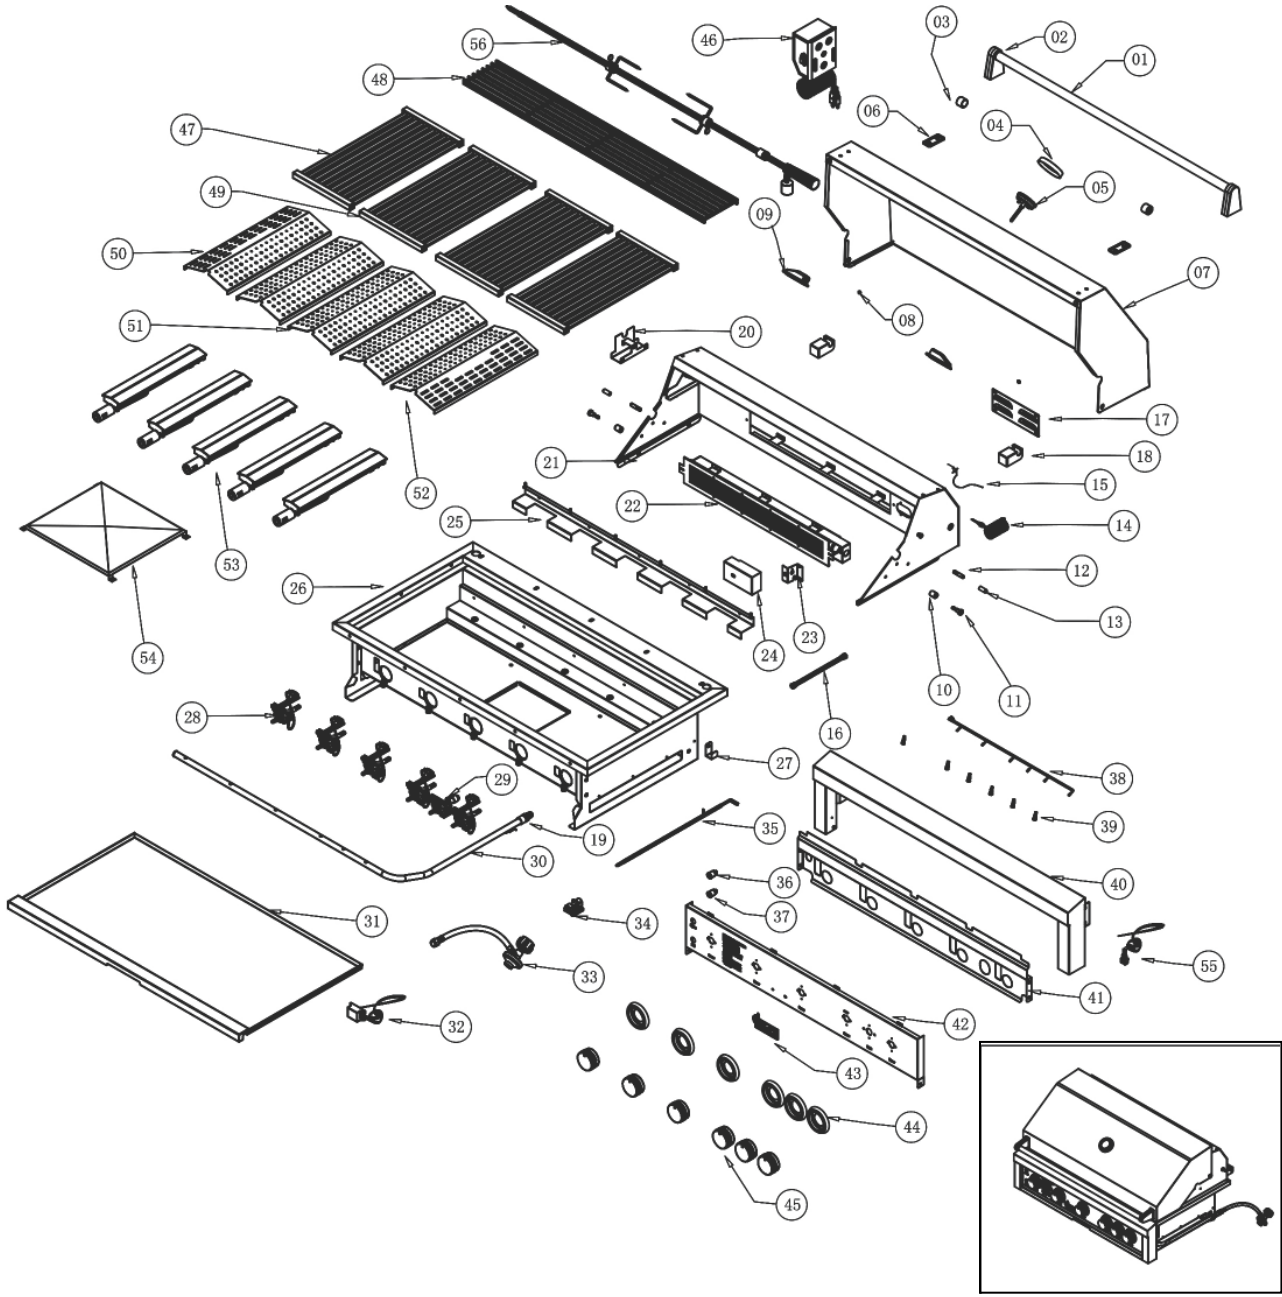

HTGR40-5 Illustration

HTGR40-5 PARTS LIST

NO.	Description	Qty	Part Number
1	5-Burner Hood Handle Tube	1	HT405-001
2	Hood Handle Support (1pc)	2	HT324-002
3	Hood Handle POM Cap	2	HT324-003
4	Temperature Gauge Bezel	1	HT324-004
5	Temperature Gauge	1	HT324-005
6	Hood Handle Insulation Base (1pc)	2	HT324-006
7	5-Burner Upper Hood	1	HT405-002
8	Silicon Stopper	2	HT324-008
9	Hood Light	2	HT324-009
10	Bushing for Upper and Lower Hood	2	HT324-010
11	Rotate Pin	2	HT324-011
12	Stopper on Lower Hood	2	HT324-012
13	Silicon Sleeve on Lower Hood Stopper	2	HT324-013
14	Thermocouple T100/1019-1500	1	HT324-014
15	Rear Burner Electrode L=1350mm	1	HT324-015
16	SS Corrugated Hose L=1250mm	1	HT324-016
17	Rear Burner Check Panel	1	HT324-017
18	Rotisserie Rod Bracket (Rear)	2	HT324-018
19	Regulator Adaptor - LP Model Only	1	HT324-019
20	Motor Bracket	1	HT324-020
21	5-Burner Lower Hood	1	HT405-003
22	Rear Burner for 5-Burner	1	HT405-004
23	Rear Burner Electrode Bracket	1	HT324-023
24	Rear Burner Ignition Box	1	HT324-024
25	5-Burner Flame Tamer Support	1	HT405-005
26	5-Burner Firebox	1	HT405-006
27	Gas Manifold Bracket	1	HT324-027
28	Main Burner Valve LP	5	HT324-028
28	Main Burner Valve NG	5	HT324-029
29	Rear Burner Valve LP	1	HT324-030
29	Rear Burner Valve NG	1	HT324-031
30	5-Burner Gas Manifold LP	1	HT405-007
30	5-Burner Gas Manifold NG	1	HT405-008
31	5-Burner Drip Tray	1	HT405-009
32	Transformer for Grill Lights	1	HT324-035
33	LP Regulator	1	HT324-036
34	NG Regulator	1	HT324-037