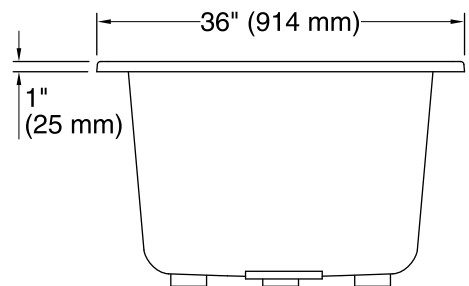

Features

- End drain.
- Slotted overflow for deep soaking.
- Integral lumbar support.
- 66" (1676 mm) x 36" (914 mm) x 22" (559 mm)

Material

- Acrylic

Installation

- Drop-in or under-mount.

Required Accessories

No change in measurements if connected with drain illustrated. (K-7272)

Technical Information

All product dimensions are nominal.

Installation:	Drop-in, Under-mount
Drain location:	End
Basin area, bottom:	44-1/2" x 26-1/2" (1130 mm x 673 mm)
Basin area, top:	60-1/4" x 30-1/4" (1530 mm x 768 mm)
Weight:	80 lbs (36.3 kg)
Minimum floor load:	58 lbs/ft ² (283.2 kg/m ²)
Water depth:	17-3/4" (451 mm)
Water capacity:	102 gal (386.1 L)
Cutout:	Drop-in, 65" x 35" (1651 mm x 889 mm)
Minimum flat for door:	2-5/8" (67 mm)