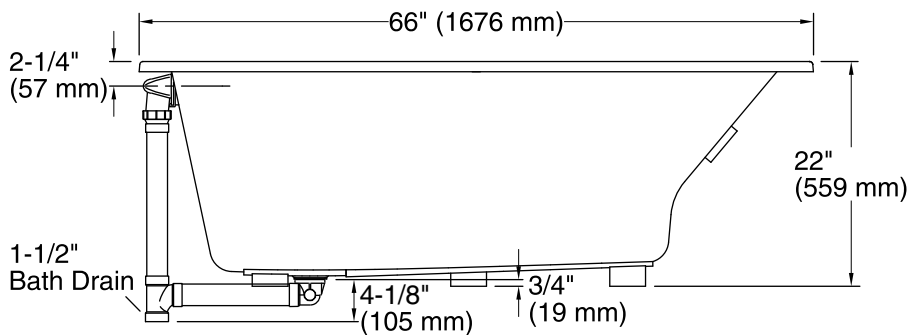

Features

- End drain.
- Slotted overflow for deep soaking.
- Integral lumbar support.
- 66" (1676 mm) x 36" (914 mm) x 22" (559 mm)

Material

- Acrylic

Installation

- Drop-in or under-mount.

Required Accessories

No change in measurements if connected with drain illustrated. (K-7272)

Technical Information

All product dimensions are nominal.

Installation:	Drop-in, Under-mount
Drain location:	End
Basin area, bottom:	44-1/2" x 26-1/2" (1130 mm x 673 mm)
Basin area, top:	60-1/4" x 30-1/4" (1530 mm x 768 mm)
Weight:	80 lbs (36.3 kg)
Minimum floor load:	58 lbs/ft ² (283.2 kg/m ²)
Water depth:	17-3/4" (451 mm)
Water capacity:	102 gal (386.1 L)
Cutout:	Drop-in, 65" x 35" (1651 mm x 889 mm)
Minimum flat for door:	2-5/8" (67 mm)

Notes

Measure your actual product for rough-in details.

Install this product according to the installation instructions.

The hot water supply should be 70% of the capacity of the bath or greater. Installations will vary.