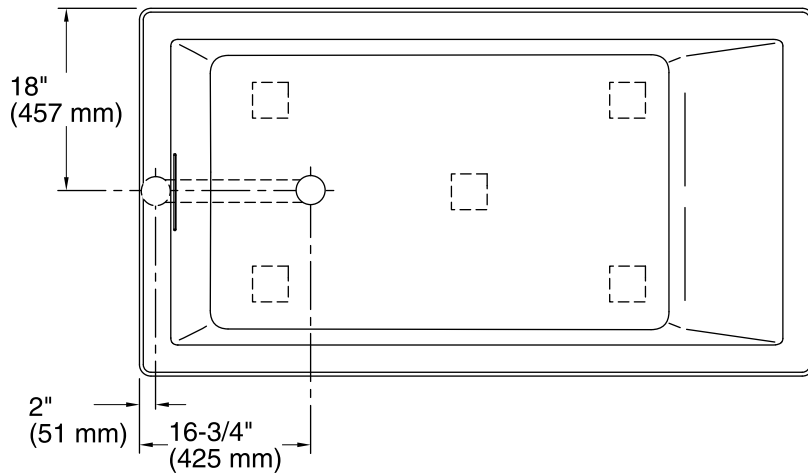

Features

- End drain.
- Slotted overflow for deep soaking.
- Integral lumbar support.
- 66" (1676 mm) x 36" (914 mm) x 22" (559 mm)

Material

- Acrylic

Installation

- Drop-in or under-mount.

Required Accessories

No change in measurements if connected with drain illustrated. (K-7272)

Technical Information

All product dimensions are nominal.

Installation:	Drop-in, Under-mount
Drain location:	End
Basin area, bottom:	44-1/2" x 26-1/2" (1130 mm x 673 mm)
Basin area, top:	60-1/4" x 30-1/4" (1530 mm x 768 mm)
Weight:	80 lbs (36.3 kg)
Minimum floor load:	58 lbs/ft ² (283.2 kg/m ²)
Water depth:	17-3/4" (451 mm)
Water capacity:	102 gal (386.1 L)
Cutout:	Drop-in, 65" x 35" (1651 mm x 889 mm)
Minimum flat for door:	2-5/8" (67 mm)