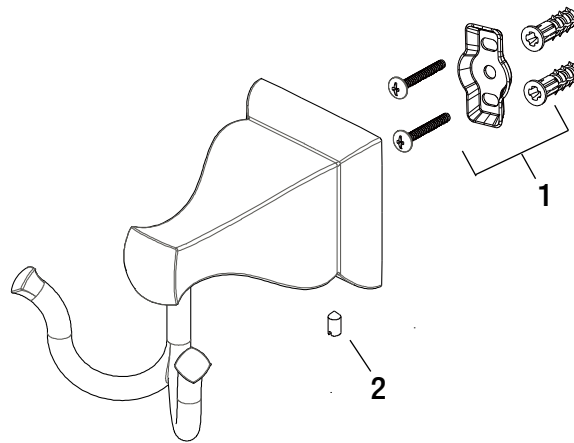

Glacier Bay Milner Series Double Robe Hook

MODEL	STORE SKU #	FINISH
20120-2227H2	1000052869	Bronze

Many replacement parts can be purchased online or at your local store. Please use the table below to identify the part SKU number needed, go to HOMEDEPOT.COM, and check for online and store availability. If you can't find the part you are looking for, please call 1-855-HD-GLACIER.

Part	Description	Part #	Internet SKU #	Store SKU #
1	Plastic Anchor	RP80061	207107132	
	Mounting Bracket			
	Wood Screw			
2	Set Screw	RP50078		