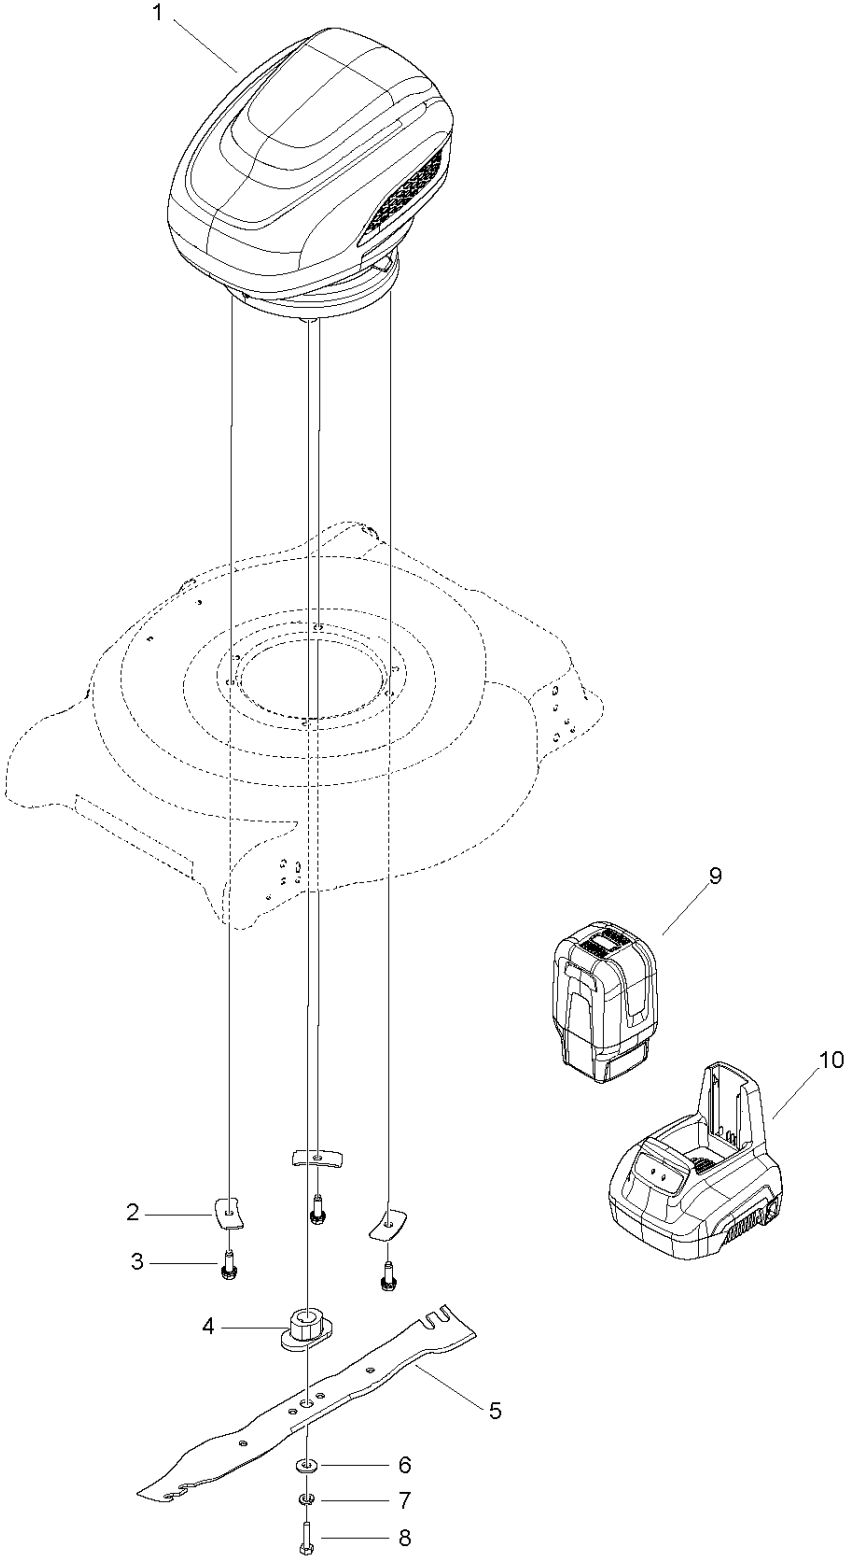

C PRLM21i
MOTOR, BLADE, BATTERY AND CHARGER

MOTOR

PRLM21i, 96132010500 - 2018-01

Ref	Part No	Description	Remark	QTY	KIT
1	590 91 75-01	MOTOR ASSY	Motor, 58V Poulan Pro. Includes User Interface Control	1	
2	532 12 50-78	WASHER	Motor	2	
3	591 13 89-01	SCREW	3/8-16 x 1, Dogpoint	3	1
4	532 41 83-73	ADAPTER	Blade, 25 mm	1	
5	532 19 93-77	MOWER BLADE	21", Low Lift	1	
6	532 85 10-74	WASHER	Hardened	1	
7	532 85 02-63	WASHER	3/8, Helical Spring	1	
8	582 38 84-01	BOLT	Hex Head Machine Screw	1	
9	590 92 38-01	BATTERY	58V, 5.2Ah, Poulan Pro	1	
10	590 91 51-01	CHARGER	58V, 230 W, Poulan Pro	1