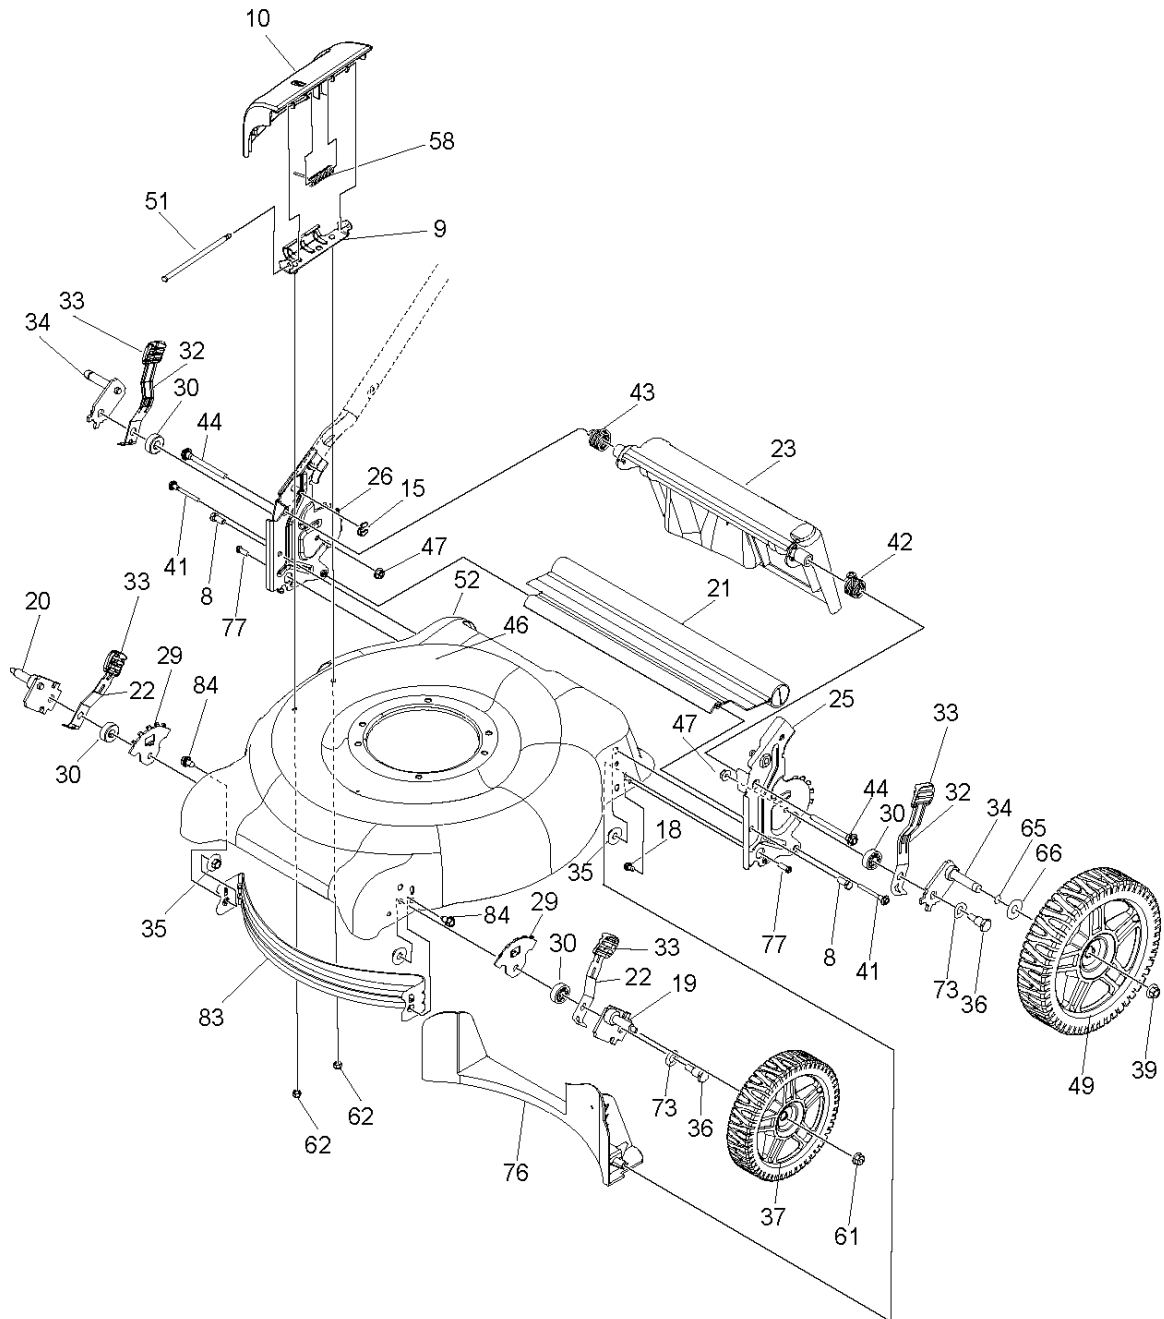

SPARE PARTS LIST

LAWN MOWERS: CONSUMER
WALK-BEHINDS

PRLM21i, 96132010500 - 2018-01

A PRLM21i
DECK

MOWER DECK / CUTTING DECK

PRLM21i, 96132010500 - 2018-01

Ref	Part No	Description	Remark	QTY KIT
8	539 97 69-34	SCREW	5/16-18 x 3/4, Hex Head	2
9	532 15 41-32	BRACKET	Side Discharge	1
10	532 16 57-54	DOOR	Side Discharge	1
15	812 00 00-36	RETAINING RING	Klip	2
18	817 60 04-06	SCREW	1/4-20 x 3/8, Thread forming	2
19	532 40 66-89	AXLE	8 in. Front, LH	1
20	532 40 66-90	AXLE	8 in. Front, RH	1
21	590 82 61-01	GUARD	Rear, 21 in. Dome	1
22	532 40 64-28	SPRING	Selector, 8 in. Front	2
23	532 41 06-03	DEFLECTOR	Rear, 21 in. Dome	1
25	588 91 24-05	HANDLE SUPPORT ASSY	Single Pt, 11 in. Wheel, LH	1
26	588 91 24-02	HANDLE SUPPORT ASSY	Single Pt, 11 in. Wheel, RH	1
29	532 41 05-94	WHEEL ADJ BRACKET FRONT	Single Pt, 8 in. Wheel, Front	2
30	532 40 16-29	SPACER	Height Adjuster	4
32	532 44 15-59	SPRING	Selector, 11 in. Rear	2
33	532 70 10-37	KNOB	Height Adjuster, Ergonomic	2
34	588 91 26-02	ARM	11 in. Wheel	2
35	532 42 65-89	NUT	5/16-18, Top Lock, Lrg Flange	4
36	532 40 16-38	BOLT	5/16-18 x 1.3, Shoulder	4
37	581 00 94-12	WHEEL ASSY	8 in., 5-Spoke Idler	2
39	532 40 91-49	NUT	3/8-16, Flange	2
41	532 19 41-86	SCREW	Skirt Mounting	2
42	532 40 54-21	SPRING	Rear Door, LH	1
43	532 40 54-23	SPRING	Rear Door, RH	1
44	581 42 56-02	DOOR	Rear Door, 21in Dome	2
46	532 18 21-66	DECAL	Danger	1
47	532 75 11-53	LOCKNUT 5/16-18 RL550HVA	5/16-18, Top Lock, Flange	2
49	588 15 48-03	WHEEL	11 in., 5-Spoke Idler	2
51	532 19 90-92	SPACER	Side Discharge	1
52	532 44 19-63	KIT	Kit (includes item #46)	1
58	532 15 21-24	SPRING	Side Discharge	1
61	532 40 91-48	NUT	3/8-16, Flange	2
62	873 80 04-00	NUT	1/4-20 Nylock	2
65	532 08 83-48	WASHER	.530 x 1.25 x .010, Fender	2
66	532 19 74-80	O-RING		2
73	532 40 16-30	WASHER	Spring	4
76	589 41 68-04	BAFFLE	Rear, 21in Dome	1
77	817 41 13-12	SCREW	#13 x 3/4, Thread Forming	2
83	532 42 85-01	BAFFLE	Front, 21in Dome	1
84	817 00 05-10	BOLT	5/8-16 x 5/8, Thread Forming	2