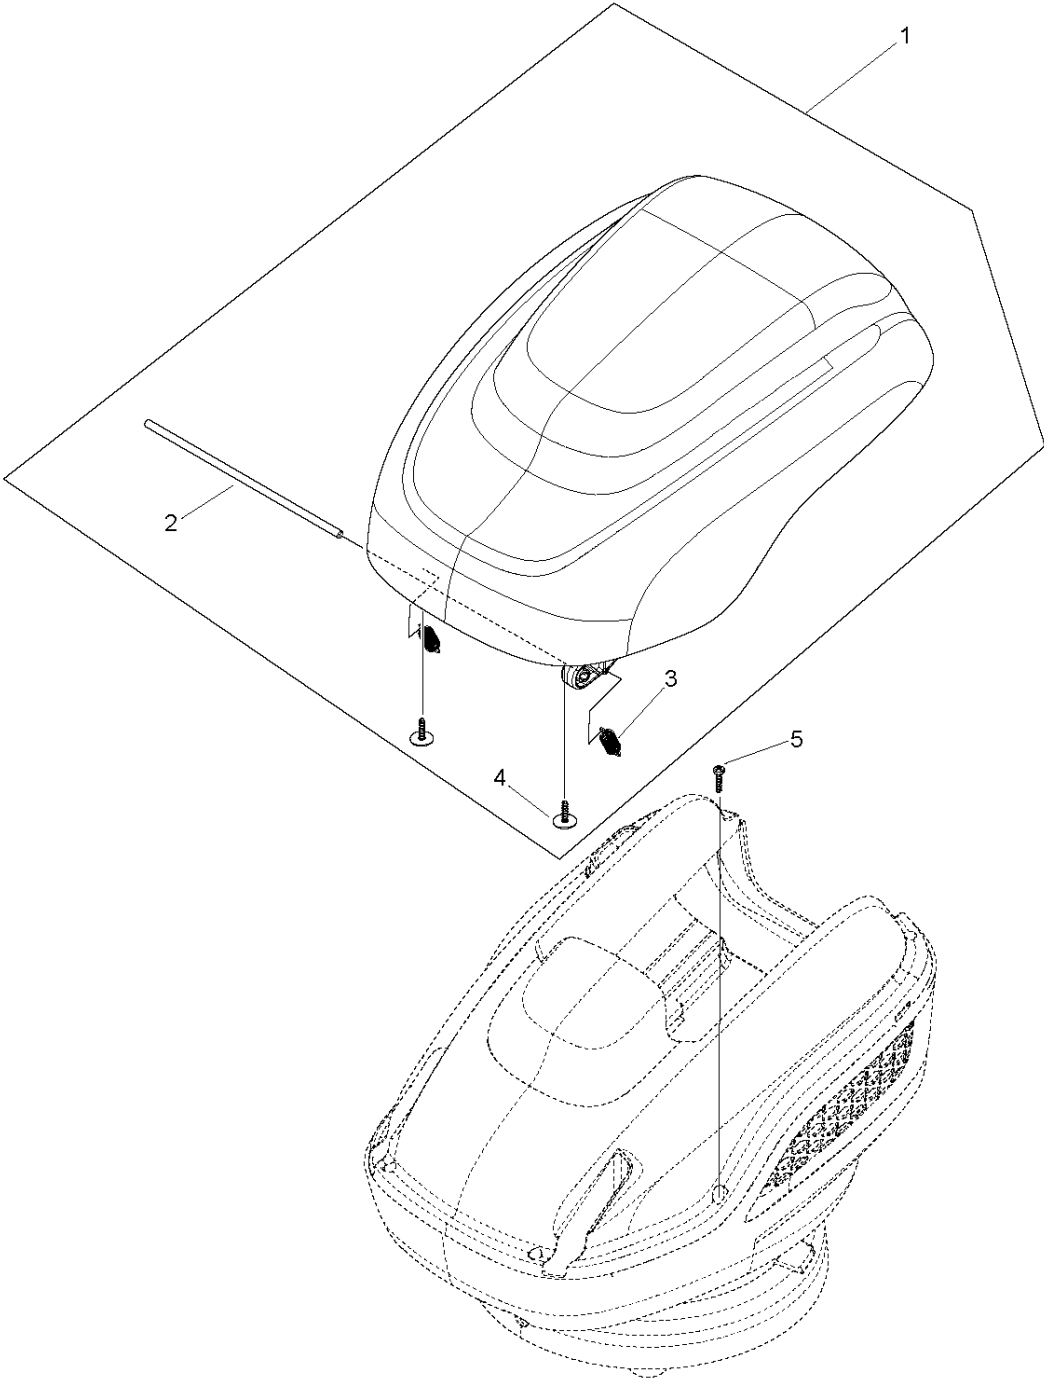

D PRLM21i
MOTOR REPLACEMENT PARTS

MOTOR

PRLM21i, 96132010500 - 2018-01

Ref	Part No	Description	Remark	QTY KIT
1	593 91 52-01	HOUSING ASSY	Poulan Pro, Upper w/ Hinges	1
2	593 81 91-01	ROD	Hinge	1
3	593 81 92-01	SPRING	Upper Housing	2
4	593 87 48-01	SCREW	M4 x 16, Plastic thread forming w/ washer	2
5	593 01 34-01	SCREW	#8-18 x .625, Plastic thread forming	6