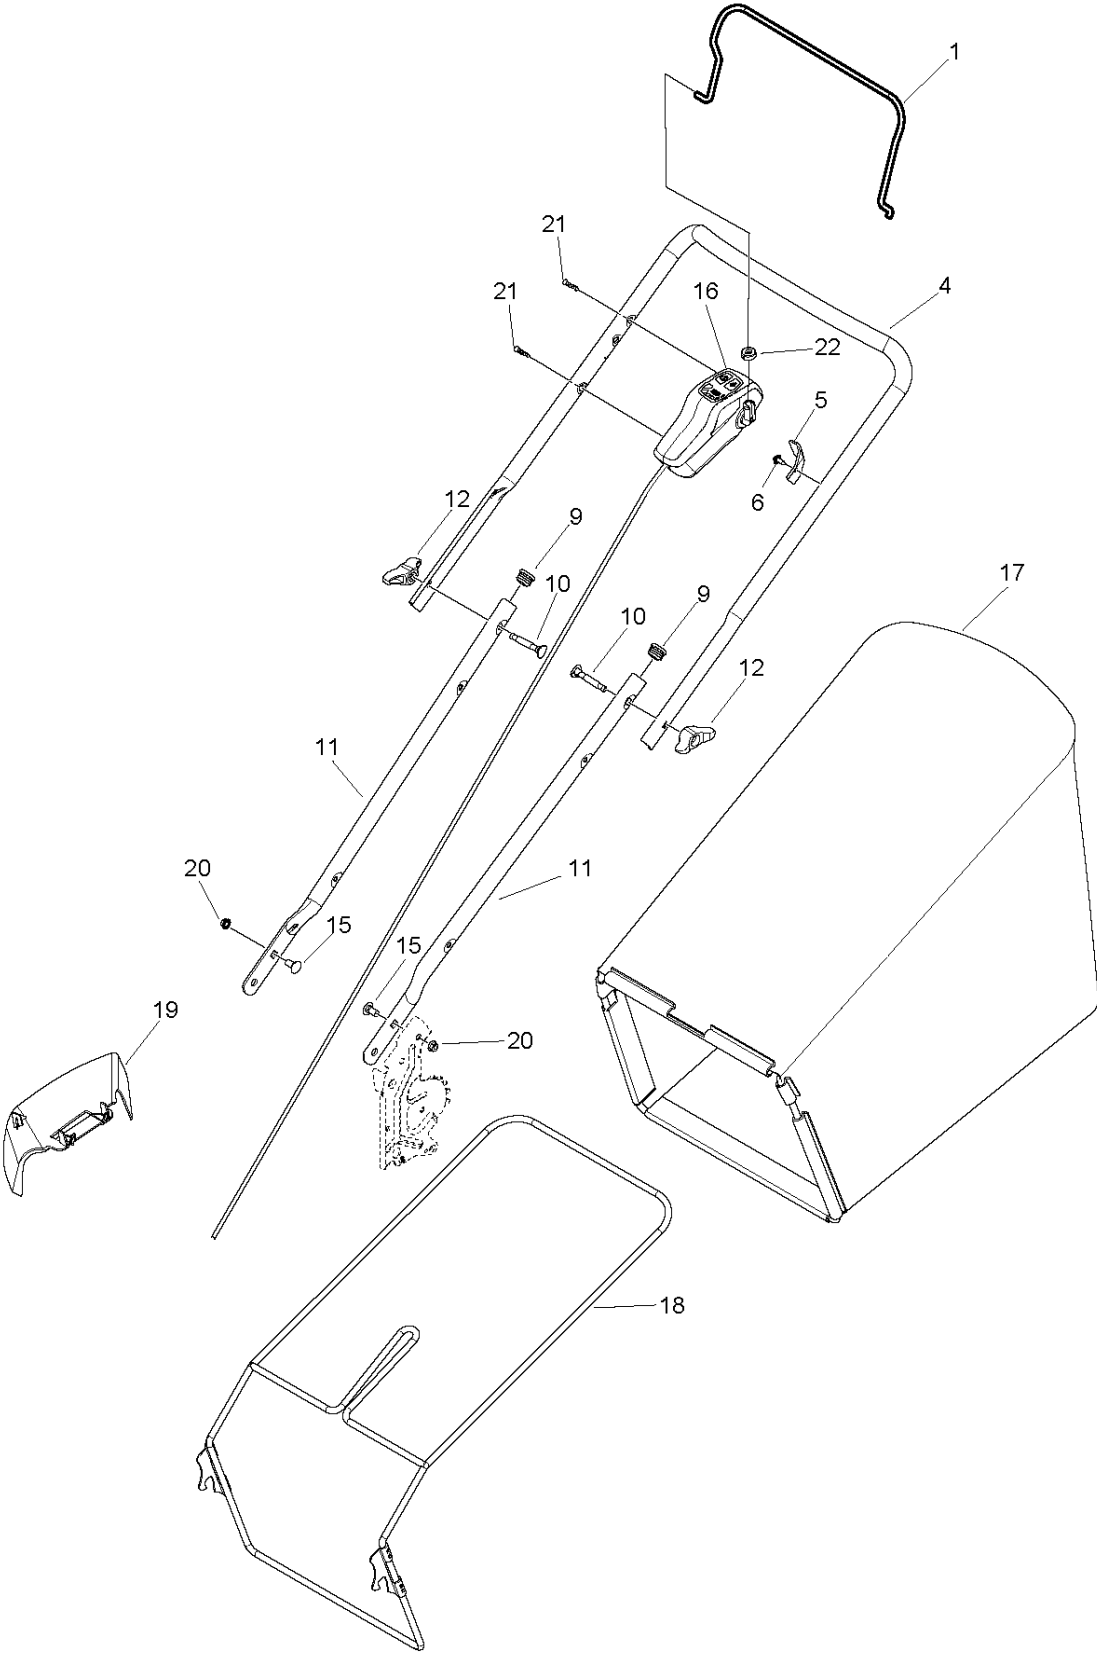

B PRLM21i
HANDLE

HANDLE

PRLM21i, 96132010500 - 2018-01

Ref	Part No	Description	Remark	QTY KIT
1	593 60 32-01	BAIL	Straight, Operator Presence, Electric Mower	1
4	590 89 94-02	HANDLE	Upper, Straight, Electric Mower	1
5	532 12 51-62	PLATE	Up-Stop, LH	1
6	532 17 88-48	SCREW	10-16 x 5/8	1
9	532 43 75-16	PLUG	Plastic, Handle	2
10	588 04 04-01	BOLT	Concave Head, Retaining	2
11	580 63 86-02	HANDLE	Lower, 2 Piece	2
12	532 19 19-38	KNOB	Handle, T	2
15	586 21 25-01	BOLT	Carriage, 5/8-18 x 5/8	2
16	593 85 21-01	SWITCHBOX ASSY	User Interface, Poulan Pro	1
17	582 26 90-02	GRASS BAG ASSY	Poulan Pro	1
18	532 41 19-49	FRAME	Grass Bag	1
19	532 16 57-60	DEFLECTOR	Side Discharge	1
20	873 97 05-00	NUT	Locking, 5/8-18	2
21	593 01 34-01	SCREW	#8-18 x .625, Plastic thread forming	2
22	592 80 45-01	RING	Retaining, Bail	1