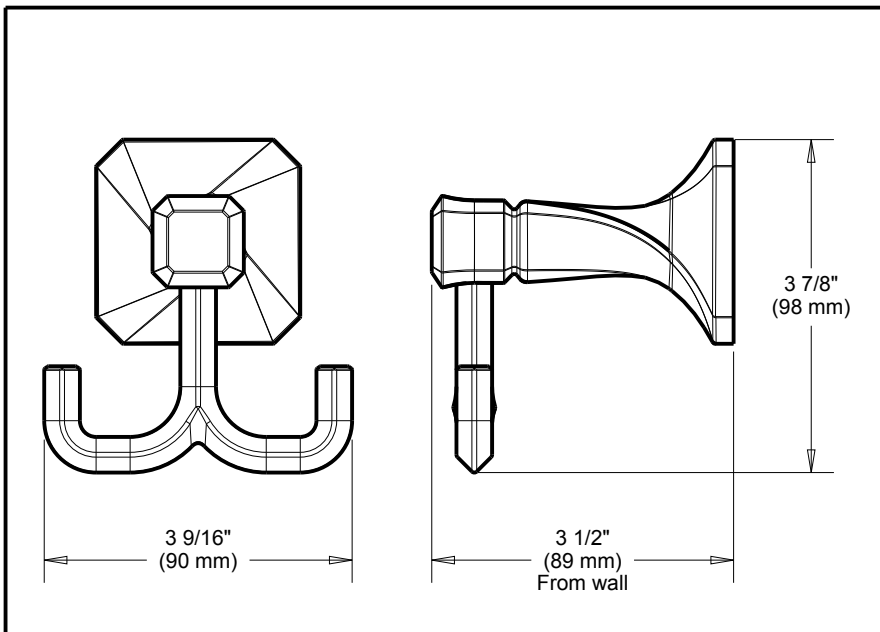

## ACCESSORIES

- Napier™ Bath Collection
- Robe Hook

Submitted Model No.: \_\_\_\_\_

Specific Features: \_\_\_\_\_

### STANDARD SPECIFICATIONS:

- Wood blocking is preferable behind all wall surfaces. If wood blocking is not available, the following fasteners are suggested: Tile/Masonry-Plastic or lead Anchors Plaster/drywall-Toggle bolts.
- Mounting hardware and mounting template included with product.