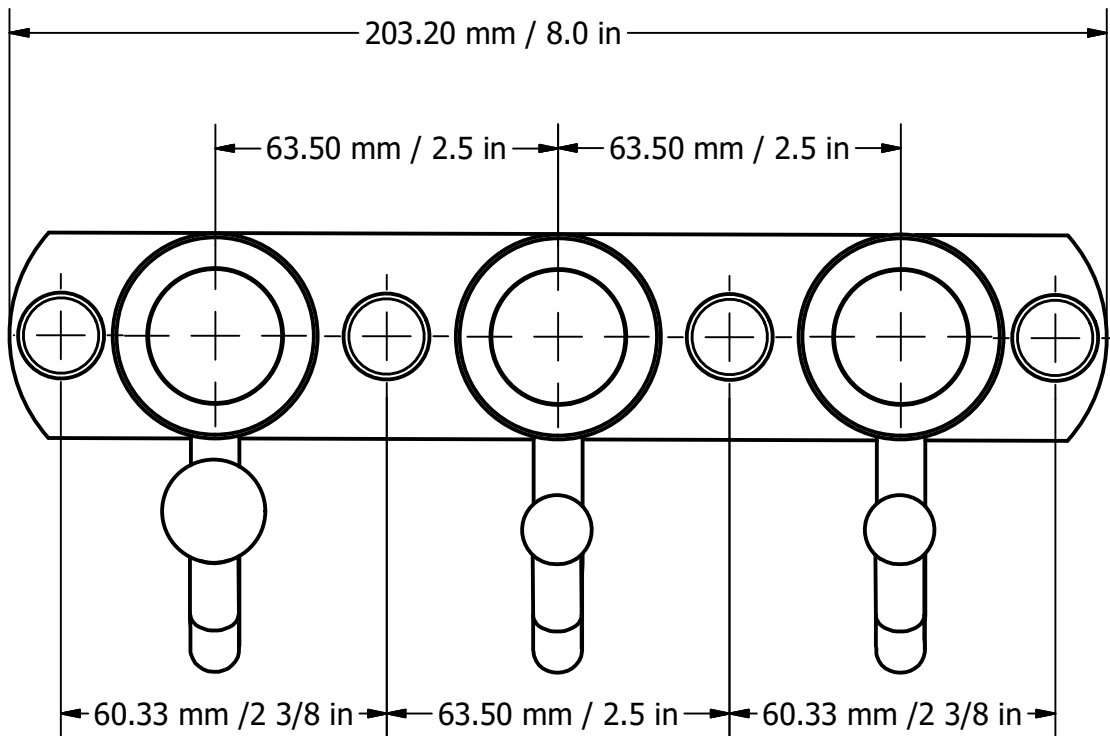

PARTS LIST			
ITEM	PART NUMBER	DESCRIPTION	QTY
1	BPHK-8	DOUBLE HOOK PLATE	1
2	HKHK	HOOK	3
3	CARD-58	MOUNTING CAP	4
4	PSRD8-12	POST	3
5	RGGVT	CONNECTOR	3
6	Card-1	FRONT CAP	3
7	BL1T-12	END BALL	3

APPROVED FOR PRODUCTION
 By: RICHARD PAUL
 Date: 9-8-17

UNLESS OTHERWISE SPECIFIED	
.X	± .3mm
.XX	± .15mm
.XXX	± .008mm

COPYRIGHT @ALLIEDBRASS 2017
 THIRD ANGLE PROJECTION

DRAWN	9-3-17	IM
CHECKED	9-3-17	P.D.
APPROVED	9-3-17	R.A.

MATERIAL: BRASS
 DESCRIPTION: Mercury Collection 3 Position Multi Hook with Groovy Accent

FINISH	TBD
QTY	TBD
DRAWING NO.	920G-3
SCALE	1.5:1
SHEET	1 OF 1
REV	0