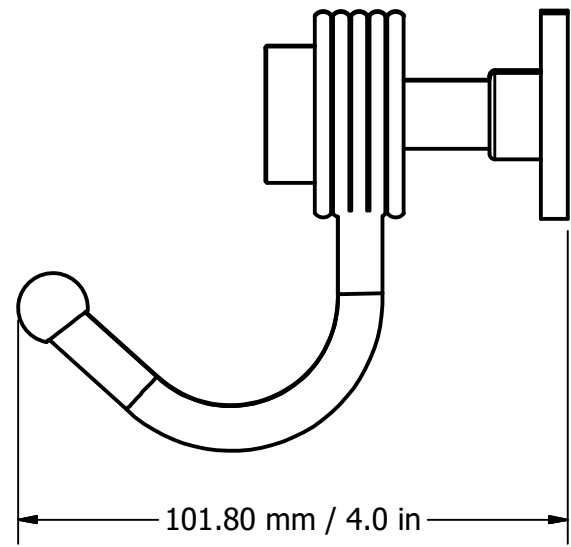

PARTS LIST			
ITEM	PART NUMBER	DESCRIPTION	QTY
1	BPHK-8	DOUBLE HOOK PLATE	1
2	HKHK	HOOK	3
3	CARD-58	MOUNTING CAP	4
4	PSRD8-12	POST	3
5	RGGVT	CONNECTOR	3
6	Card-1	FRONT CAP	3
7	BL1T-12	END BALL	3

APPROVED FOR PRODUCTION
 By: RICHARD PAUL
 Date: 9-8-17

UNLESS OTHERWISE SPECIFIED	
.X	± .3mm
.XX	± .15mm
.XXX	± .008mm

COPYRIGHT @ALLIEDBRASS 2017
 THIRD ANGLE PROJECTION

DRAWN	9-3-17	IM
CHECKED	9-3-17	P.D.
APPROVED	9-3-17	R.A.

MATERIAL: BRASS
 DESCRIPTION: Mercury Collection 3 Position Multi Hook with Groovy Accent

FINISH	TBD
QTY	TBD
DRAWING NO.	920G-3
SCALE	1.5:1
SHEET	1 OF 1
REV	0