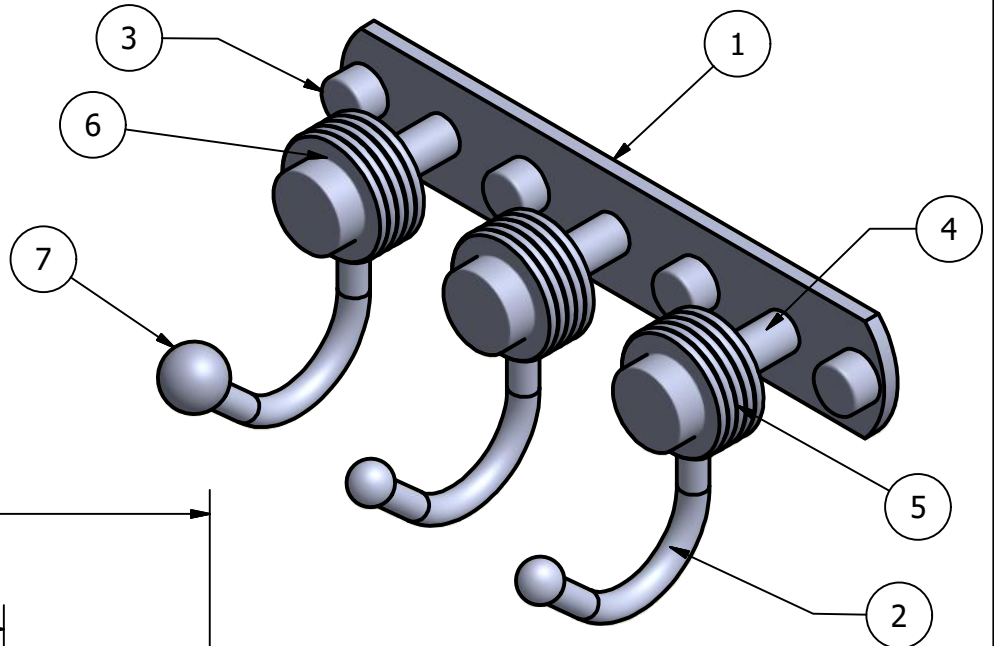

PARTS LIST			
ITEM	PART NUMBER	DESCRIPTION	QTY
1	BPHK-8	DOUBLE HOOK PLATE	1
2	HKHK	HOOK	3
3	CARD-58	MOUNTING CAP	4
4	PSRD8-12	POST	3
5	RGGVT	CONNECTOR	3
6	Card-1	FRONT CAP	3
7	BL1T-12	END BALL	3

APPROVED FOR PRODUCTION
 By: RICHARD PAUL
 Date: 9-8-17

UNLESS OTHERWISE SPECIFIED	
.X	± .3mm
.XX	± .15mm
.XXX	± .008mm

COPYRIGHT @ALLIEDBRASS 2017
 THIRD ANGLE PROJECTION

DRAWN	9-3-17	IM
CHECKED	9-3-17	P.D.
APPROVED	9-3-17	R.A.

MATERIAL: BRASS
 DESCRIPTION: Mercury Collection 3 Position Multi Hook with Groovy Accent

FINISH	TBD
QTY	TBD
DRAWING NO.	920G-3
SCALE	1.5:1
SHEET	1 OF 1
REV	0