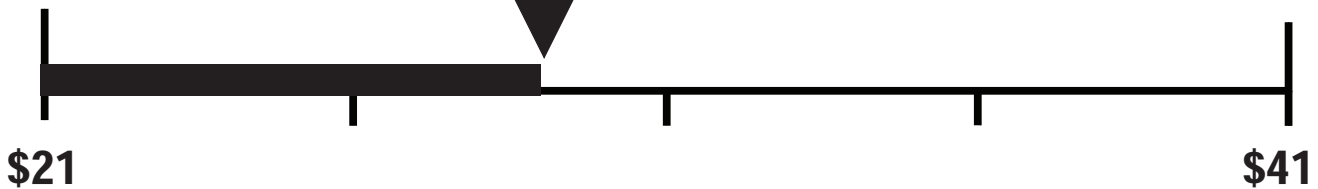

ENERGYGUIDE

Dishwasher
Capacity: Standard

BSH Home Appliances Corporation
Model(s) SHEM78WH5N

Estimated Yearly Energy Cost (when used with an electric water heater)

\$29

Cost Range of Similar Models

239 kWh

Estimated Yearly Electricity Use

\$22

Estimated Yearly Energy Cost
(when used with a natural gas water heater)

Your cost will depend on your utility rates and use.

- Cost range based on standard capacity models.
- Estimated energy cost based on four wash loads a week and a national average electricity cost of 12 cents per kWh and natural gas cost of \$1.09 per therm.
- For more information, visit www.ftc.gov/appliances.