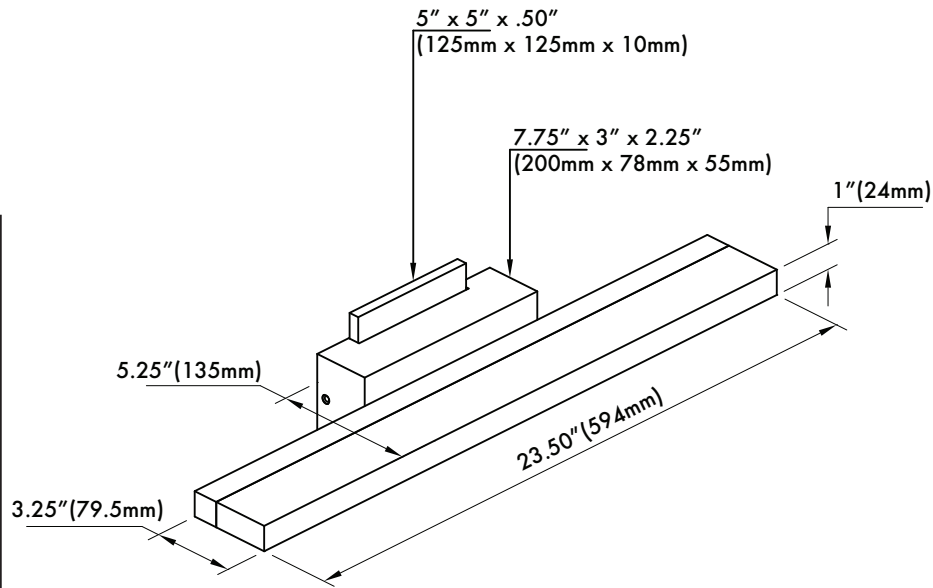

SPECIFICATIONS

• LUMENS	1100LM
• WATTS	17W
• VOLTAGE	120V
• CRI	80
• CCT	3000K
• IP RATED	DAMP LOCATION
• MATERIAL	ALUMINUM / ACRYLIC
• FINISH	ALUMINUM (SILVER)
• LIFETIME	50,000 HOURS
• DIMMABLE	YES, ELV
• SHADE SHAPE	RECTANGULAR
• SHADE MATERIAL	ALUMINUM / ACRYLIC
• SHADE COLOR	WHITE / SILVER
• WARRANTY	5-YEAR LIMITED
• ADA COMPLIANT	

THE MEASUREMENTS ARE ROUNDED TO THE NEAREST 1/4"

AVAILABLE FINISHES