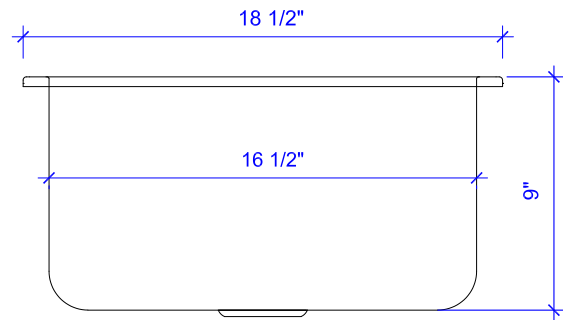

## Technical Specifications

- + Outer - 18.5" x 16.5" x 9"
- + Inner - 16.5" x 14.5" x 9"
- + Drain - Standard Kitchen Drain
- + Thickness - 16 Gauge

**FRONT VIEW**

**TOP VIEW**