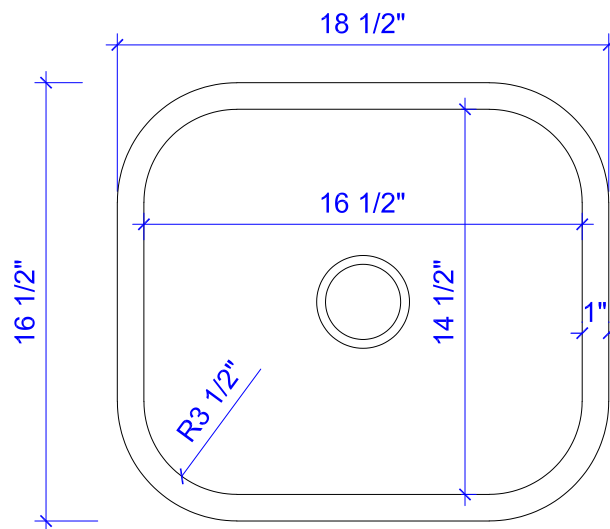

## Technical Specifications

- + Outer - 18.5" x 16.5" x 9"
- + Inner - 16.5" x 14.5" x 9"
- + Drain - Standard Kitchen Drain
- + Thickness - 16 Gauge

**FRONT VIEW**

**TOP VIEW**