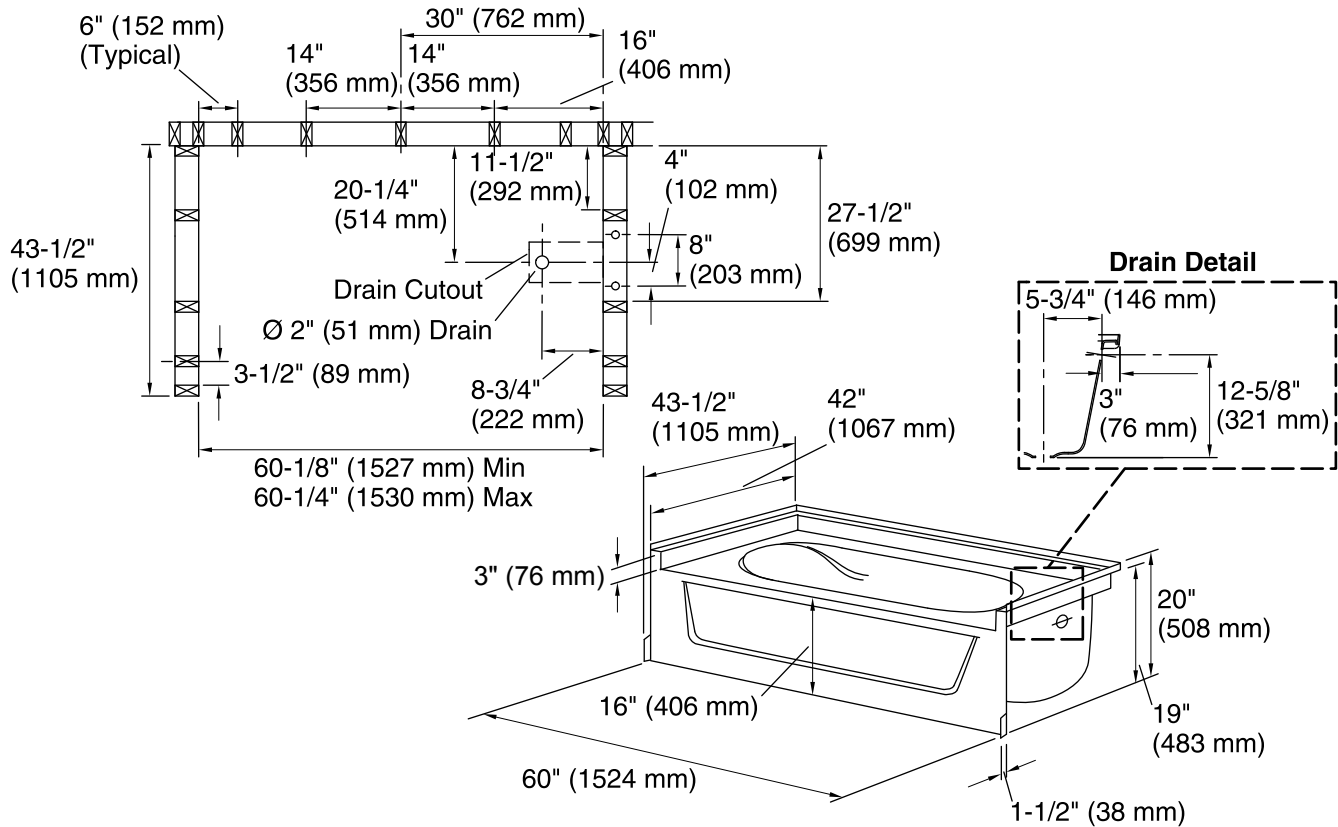

A KOHLER COMPANY

Ensemble™

60" x 42" Bath with Access Panel
71111127

Features

- Durable high gloss finish.
- Gentle sloping back, neck, and armrests.
- Integral apron with removable access panel.
- 3" (76 mm) wainscot/tile ledge.
- 16" (406 mm) bath depth (floor to top of threshold).
- 60" (1524 mm) x 42" (1067 mm) x 19" (483 mm) complete unit finished dimensions.

Technical Information

All product dimensions are nominal.

Installation:	Alcove with Flange
Drain location:	Right
Basin area, bottom:	40" x 27" (1016 mm x 686 mm)
Basin area, top:	52" x 35" (1321 mm x 889 mm)
Water depth:	11" (279 mm)
Water capacity:	55 gal (208.2 L)
Door width required:	58-1/2" (1486 mm)

Notes

Measure your actual product for roughing-in details.

Install this product according to the installation guide.

Studs should be positioned roughly as shown.

Double studding is recommended for pivot shower door installations.