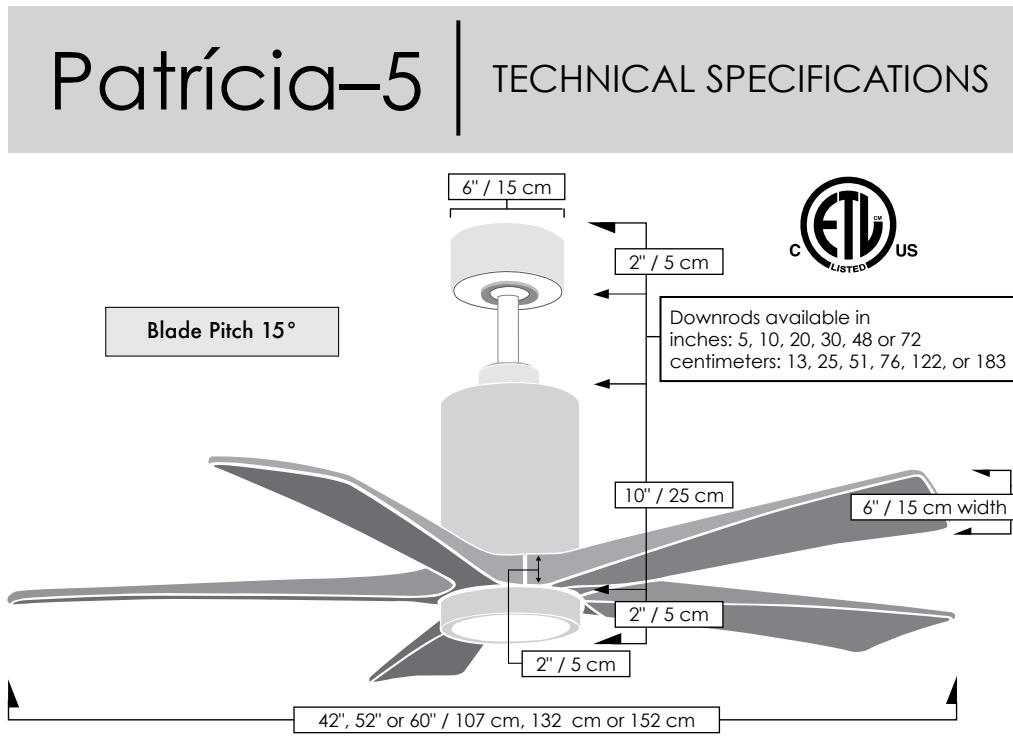

STANDARD EQUIPMENT	
One downrod of 10 inches / 13 cm	
Vaulted ceiling canopy for up to 30°	
Light cover	
6-speed RF remote control with reverse function in black	Wireless Decora-style, 6-speed, wall control in white
	

CEILING HEIGHT / DOWNROD TABLE	
Ceiling Height	Downrod Lengths <i>Field cuttable. Non-threaded</i>
10 ft or less	5 inches / 13 cm
10 -12 feet	10 inches / 25 cm
13 feet	20 inches / 51 cm
14 feet	30 inches / 76 cm
15 feet	48 inches / 122 cm
16 feet +	72 inches / 183 cm

FAN SPECIFICATIONS	
Fan Diameters	inches: 42, 52 or 60 centimeters: 107, 132 or 152
Overall Drop	14 inches / 36 cm + downrod length
Fan Weight	19 lbs
Downrods Lengths <i>Field cuttable. Non-threaded</i>	inches: 5, 10, 20, 30, 48, 72 centimeters: 13, 25, 51, 76, 122, 183
Downrod Diameter	1 inch
Voltage	110 (Please contact us for 220 conversion)
Motor Type	DC
Remote Control	Hand-held, wall-mountable, 6-speed with reverse
Wall Control	Decora-style wall control: DC-WC
Environment	Damp locations for all finishes Neither coastal, saltwater nor chlorine compatible
Ambience	Silent
Safety Certification	ETL / CETL
Warranty	Limited Lifetime

MOTOR EFFICIENCY DATA AT HIGH SPEEDS			
	42 inch / 107 cm	52 inch / 132 cm	60 inch / 152 cm
RPM	221	186	87
CFM	4385.74	5524.13	5546.78
Watts	30.47	31.80	31.64
CFM/Watt	143.94	173.71	175.31
Blade Pitch	15°	15°	15°