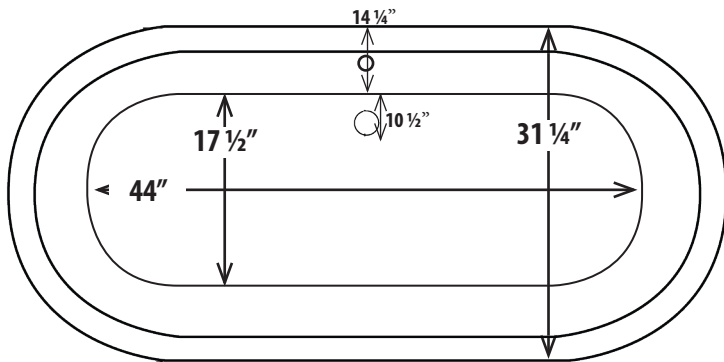

RELAX

NOTES

Dimensions	69 1/2" L x 31 1/4" W x 22 1/2" H
Shape	Oval
Color	High Gloss White
Surface Finish	
Exterior	Smooth
Interior	Smooth
Water Capacity	
To Rim	58 Gallons
Water Depth	
To Rim	17.75"
To Overflow	14 1/4"
Bath Weight	105 LBS
Faucet	No Drilling

Actual dimensions may vary +/- 1/2" due to variations in the manufacturing process. Measurements for rough-in must be taken directly from the bath.