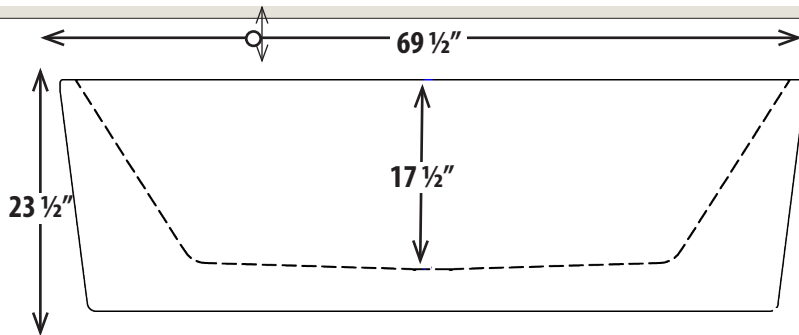

RELAX

NOTES

Dimensions	69 1/2" L x 31 1/4" W x 22 1/2" H
Shape	Oval
Color	High Gloss White
Surface Finish	
Exterior	Smooth
Interior	Smooth
Water Capacity	
To Rim	58 Gallons
Water Depth	
To Rim	17.75"
To Overflow	14 1/4"
Bath Weight	105 LBS
Faucet	No Drilling

Actual dimensions may vary +/- 1/2" due to variations in the manufacturing process. Measurements for rough-in must be taken directly from the bath.