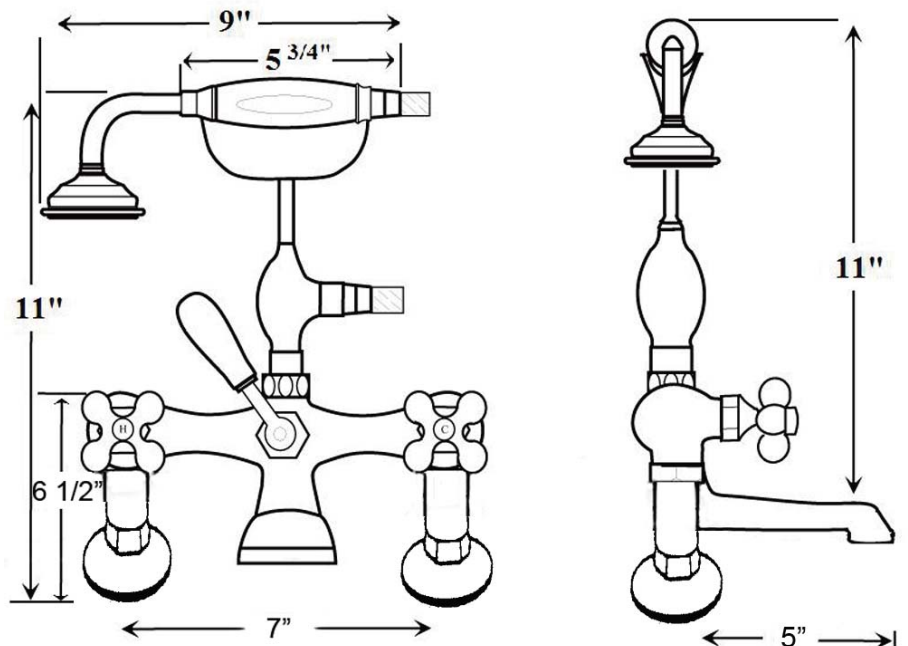

TUB RIM MOUNT FILLER WITH HANDSHOWER

Cat. No.
4601

Features:

- ▶ Brass Construction
- ▶ Elephant Spout
- ▶ Telephone Style Hand Shower with Cradle and Hose
- ▶ Handshower includes Backflow Preventer
- ▶ 6" Elbow Mounts Included
- ▶ Spout Length is 5"
- ▶ 7" Centers for deck mount installation
- ▶ 1/4" turn ceramic disc cartridges
- ▶ Available in 5 finishes
- ▶ To Be Used with Straight Bath Supplies, Part #5577
- ▶ 3.70 GPM @ 80 PSI

Finishes:

- BP** Polished Brass
- CP** Polished Chrome
- SN** Brushed Nickel
- PN** Polished Nickel
- ORB** Oil Rubbed Bronze

6" Elbow Mounts

Dimensions are nominal and may vary. Dimensions and specifications subject to change without notice.