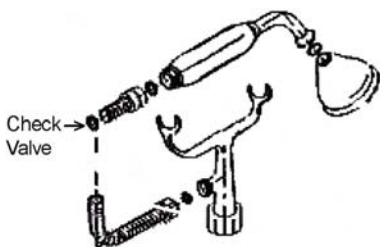

TUB RIM MOUNT FILLER WITH HANDSHOWER

Cat. No.
4601

Features:

- ▶ Brass Construction
- ▶ Elephant Spout
- ▶ Telephone Style Hand Shower with Cradle and Hose
- ▶ Handshower includes Backflow Preventer
- ▶ 6" Elbow Mounts Included
- ▶ Spout Length is 5"
- ▶ 7" Centers for deck mount installation
- ▶ 1/4" turn ceramic disc cartridges
- ▶ Available in 5 finishes
- ▶ To Be Used with Straight Bath Supplies, Part #5577
- ▶ 3.70 GPM @ 80 PSI

Finishes:

- BP** Polished Brass
- CP** Polished Chrome
- SN** Brushed Nickel
- PN** Polished Nickel
- ORB** Oil Rubbed Bronze

6" Elbow Mounts

Dimensions are nominal and may vary. Dimensions and specifications subject to change without notice.