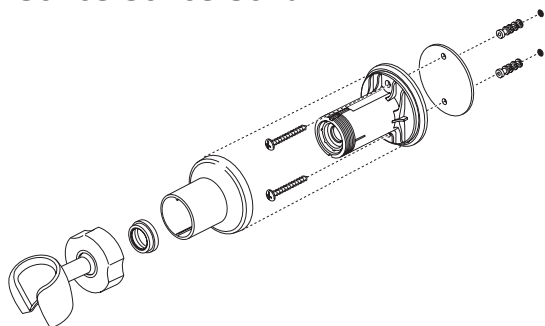

**55011, 55013, 55020, 55021, 55085,
57510 & 57923
Series/Series/Seria**

RP64157▲
Hose & Gaskets
Manguera y Empaques
Tuyau souple et joints