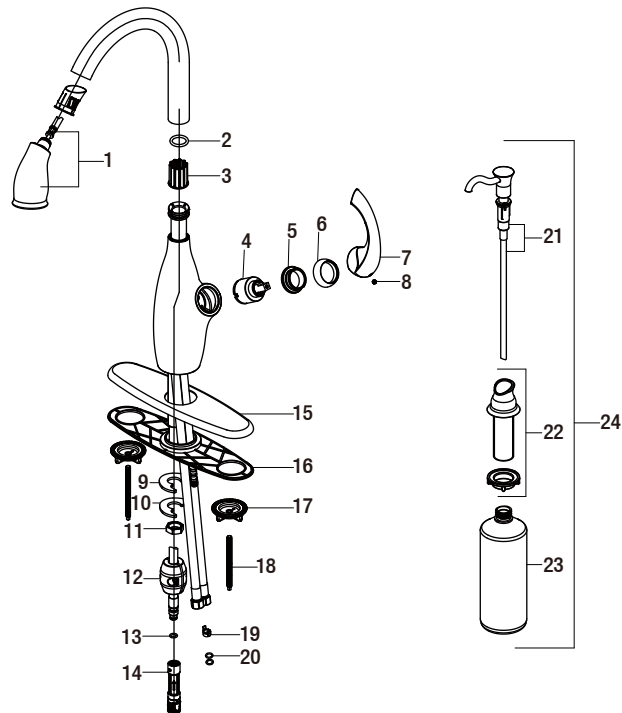

Single-Handle Pull-Down Sprayer Kitchen Faucet
with Soap Dispenser in Bronze

MODEL	SKU #	FINISH
65710N-B8427H2	203588754	Bronze

Many replacement parts can be purchased online or at your local store. Please use the table below to identify the part SKU number needed, go to HOMEDEPOT.COM, and check for online and store availability. If you can't find the part you are looking for, please call 1-855-HD-GLACIER.

Part	Description	Part #	Internet SKU #	Store SKU #
1	Spray head & hose	RP3822727H2		
2	O-ring	RP60006		
3	Wearable ring	RP64092		
4	Cartridge	RP20005	207093806	
5	Bonnet	RP70639		
6	Cap	RP8002827H2		
7	Handle	RP1313127H2		
8	Set screw	RP50002		
9	Rubber washer	RP64087		
10	Metal washer	RP64088		
11	Nut	RP56045		
12	Weights	RP70625		
13	O-ring	RP60089		

Part	Description	Part #	Internet SKU #	Store SKU #
14	Quick connect assembly	RP70479		
15	Escutcheon	RP8022627H2		
16	Gasket	RP70172		
17	Mounting nut	RP56109		
18	Bolt	RP50071		
19	Block	RP70421		
20	O-ring	RP60002		
21	Pump kit	RP46018		
22	Flange kit	RP4602827H2		
23	Bottle	RP46002		
24	Soap dispenser	RP4600727H2		