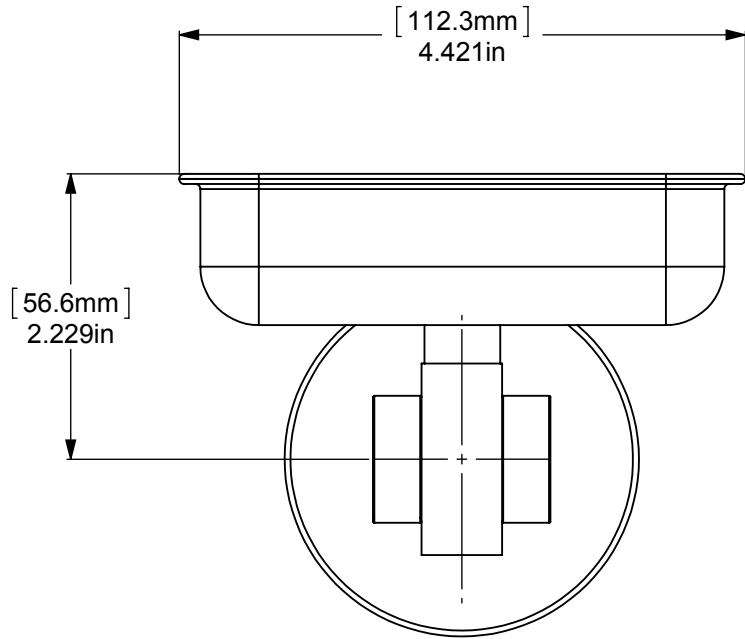

1	BPRD	BASE	1
2	TU12-2	TUBE	1
3	RGSM	CONNECTOR	1
4	Card-1	END LOCK	2
5	HRRTS	PLATE	1

UNLESS OTHERWISE STATED

.X	±.3mm
.XX	±.15mm
.XXX	±.008mm

COPYRIGHT © Allied Brass 2017

THIRD ANGLE PROJECTION

DRAWN	7/6/2017	I.M
CHECKED	7/6/2017	P.D
APPROVED	7/6/2017	R.A

MATERIAL:	BRASS	
DESCRIPTION:	Satellite orbit Two Collection Wall Mounted Soap Dish	

FINISH	TBD	
QUANTITY	TBD	
DRAWING No.	7232	
SCALE	1:1.5	SHEET: 01
REV	0	
	A4	