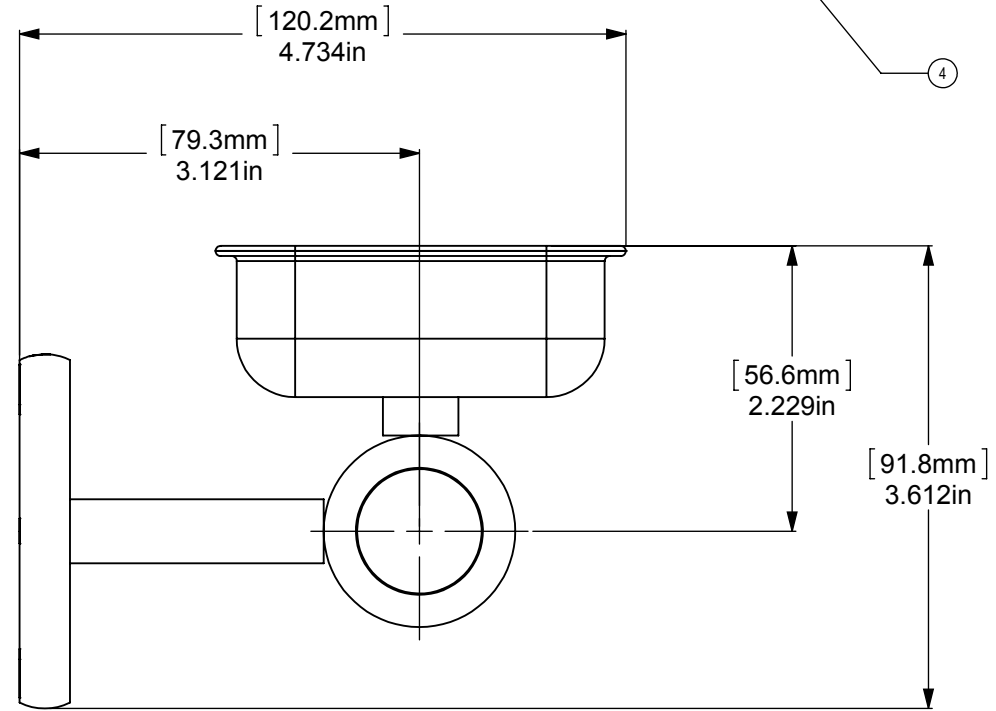

1	BPRD	BASE	1
2	TU12-2	TUBE	1
3	RGSM	CONNECTOR	1
4	Card-1	END LOCK	2
5	HRRTS	PLATE	1

UNLESS OTHERWISE STATED

.X	±.3mm
.XX	±.15mm
.XXX	±.008mm

COPYRIGHT © Allied Brass 2017

THIRD ANGLE PROJECTION

DRAWN	7/6/2017	I.M
CHECKED	7/6/2017	P.D
APPROVED	7/6/2017	R.A

MATERIAL:	BRASS	
DESCRIPTION:	Satellite orbit Two Collection Wall Mounted Soap Dish	

FINISH	TBD	
QUANTITY	TBD	
DRAWING No.	7232	
SCALE	1:1.5	SHEET: 01
REV	0	
	A4	