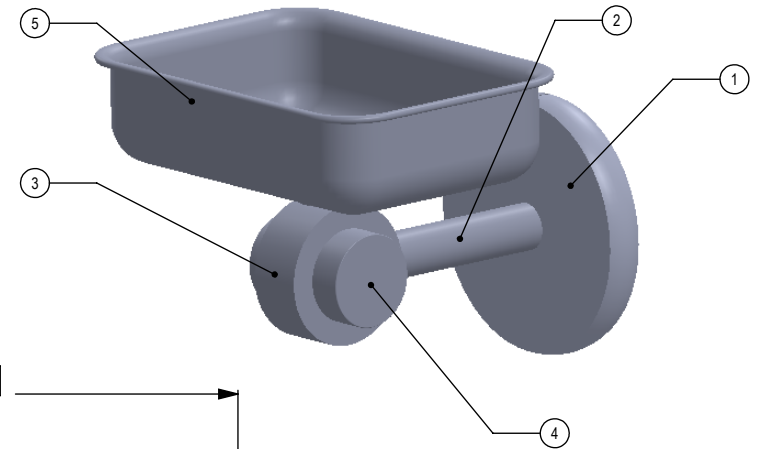

1	BPRD	BASE	1
2	TU12-2	TUBE	1
3	RGSM	CONNECTOR	1
4	Card-1	END LOCK	2
5	HRRTS	PLATE	1

UNLESS OTHERWISE STATED

.X	±.3mm
.XX	±.15mm
.XXX	±.008mm

COPYRIGHT © Allied Brass 2017

THIRD ANGLE PROJECTION

DRAWN	7/6/2017	I.M
CHECKED	7/6/2017	P.D
APPROVED	7/6/2017	R.A

MATERIAL:	BRASS	
DESCRIPTION:	Satellite orbit Two Collection Wall Mounted Soap Dish	

FINISH	TBD	
QUANTITY	TBD	
DRAWING No.	7232	
SCALE	1:1.5	SHEET: 01
REV	0	
	A4	