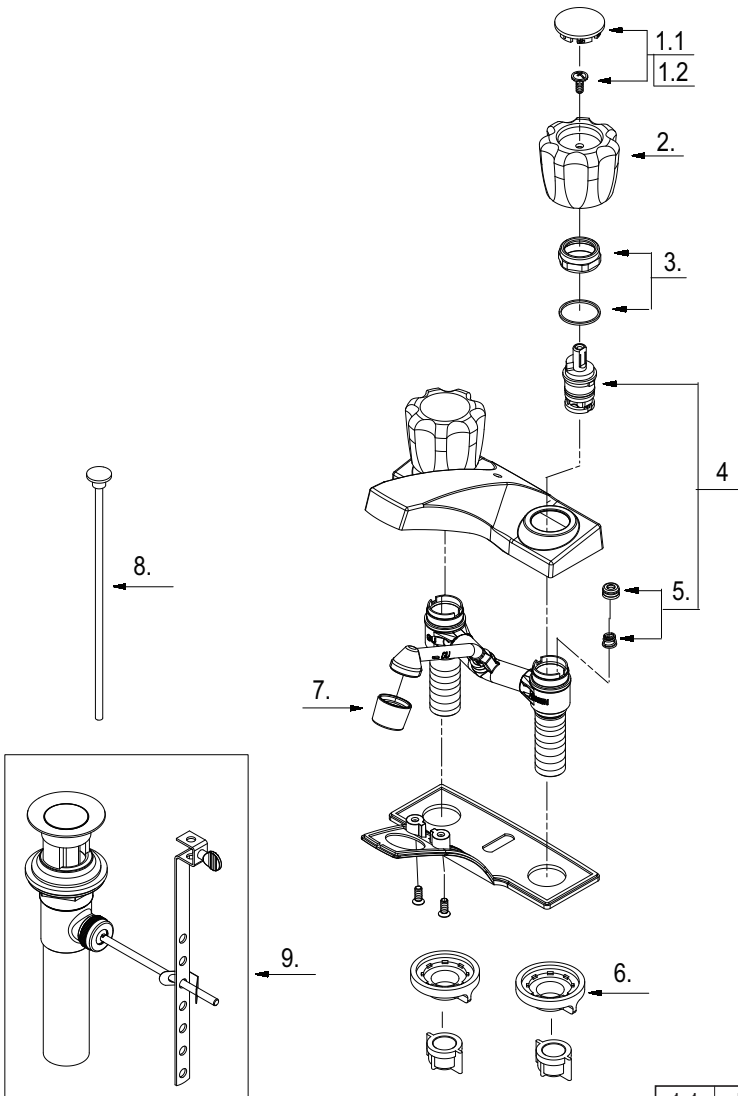

WASHERLESS

LAVATORY

Features:

- Acrylic round handles
- Washerless cartridges
- Brass pop-up
- Water saving aerator
- 4" center distance

10273AB
Chrome Finish
With Pop-up

10277AB
Chrome Finish
Without Pop-up

Features:

- Acrylic round handles
- Washerless cartridges
- Brass pop-up
- Water saving aerator
- 4" center distance

10273AB
Chrome Finish
With Pop-up

10277AB
Chrome Finish
Without Pop-up

1.1	Index Button-Cold
1.2	Index Button- Hot
2	Acrylic Handle
3	Retainer Nut & Washer
4	Cartridge Assembly
5	Seat & Spring Set * 2
6	Lock Nut Set
7	Aerator
8	Lift Rod
9	Pop-up Assembly