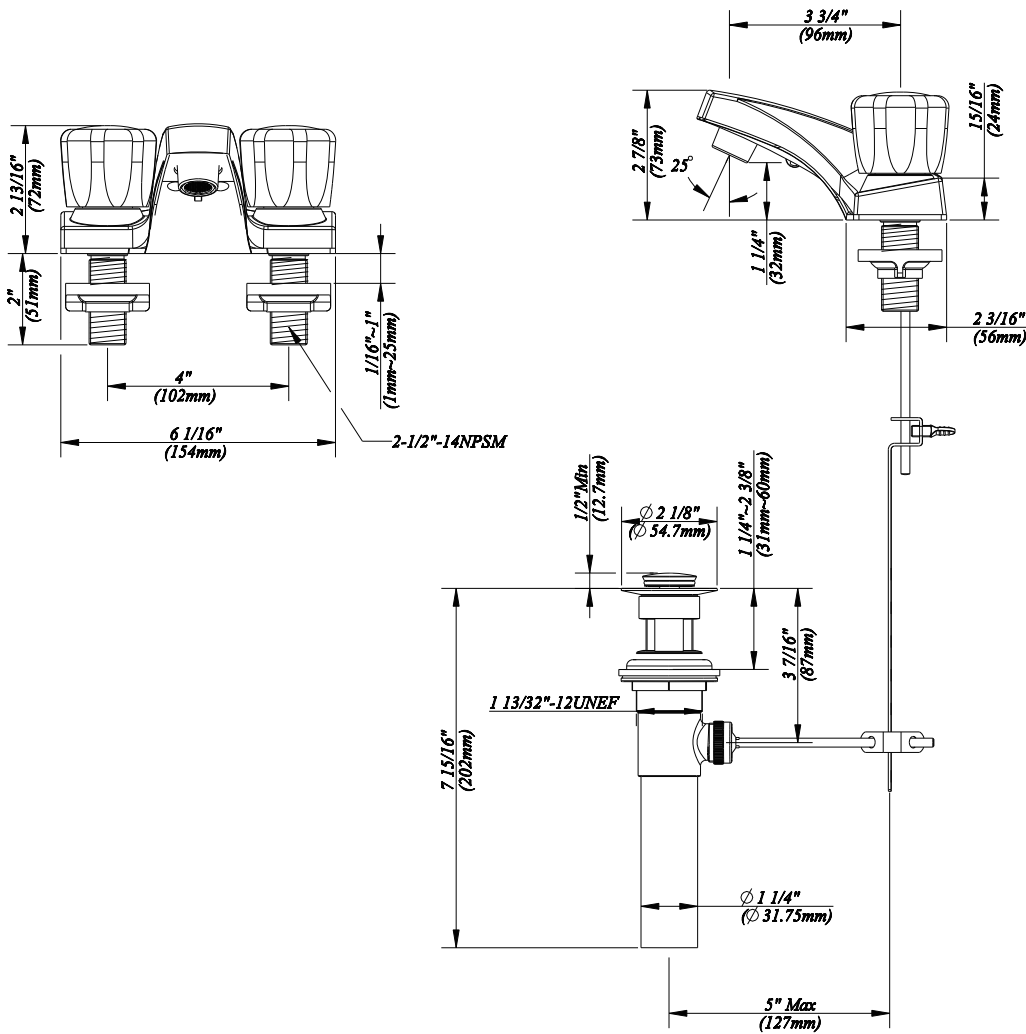

WASHERLESS

LAVATORY

Features:

- Acrylic round handles
- Washerless cartridges
- Brass pop-up
- Water saving aerator
- 4" center distance

10273AB
Chrome Finish
With Pop-up

10277AB
Chrome Finish
Without Pop-up

Features:

- Acrylic round handles
- Washerless cartridges
- Brass pop-up
- Water saving aerator
- 4" center distance

10273AB
Chrome Finish
With Pop-up

10277AB
Chrome Finish
Without Pop-up

1.1	Index Button-Cold
1.2	Index Button- Hot
2	Acrylic Handle
3	Retainer Nut & Washer
4	Cartridge Assembly
5	Seat & Spring Set * 2
6	Lock Nut Set
7	Aerator
8	Lift Rod
9	Pop-up Assembly