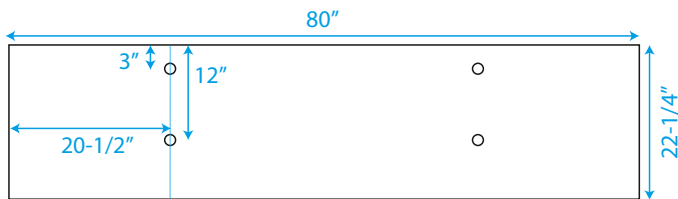

# WYNDHAM COLLECTION

TOP VIEW OF VANITY CABINET

WC-WHE009-80-DBL