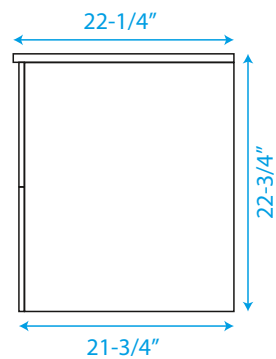

# WYNDHAM COLLECTION

TOP VIEW OF VANITY CABINET

WC-WHE009-80-DBL