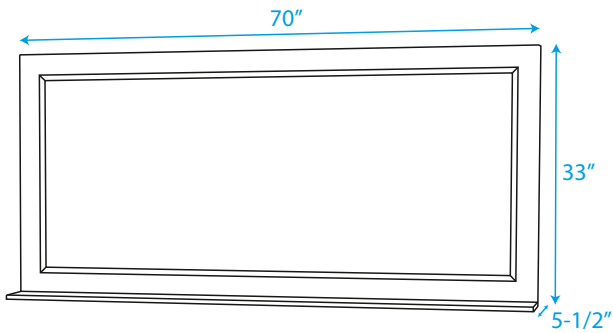

# WYNDHAM COLLECTION

TOP VIEW OF VANITY CABINET

WC-WHE009-80-DBL