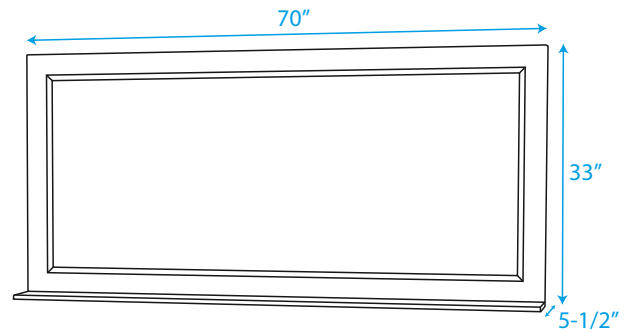

# WYNDHAM COLLECTION

TOP VIEW OF VANITY CABINET

WC-WHE009-80-DBL