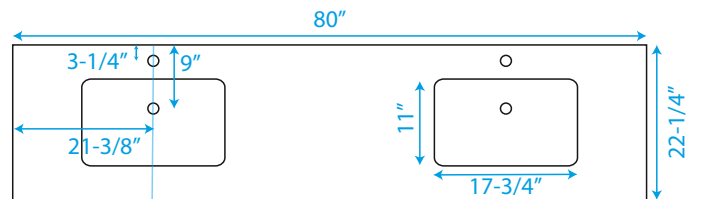

# WYNDHAM COLLECTION

TOP VIEW OF VANITY CABINET

WC-WHE009-80-DBL