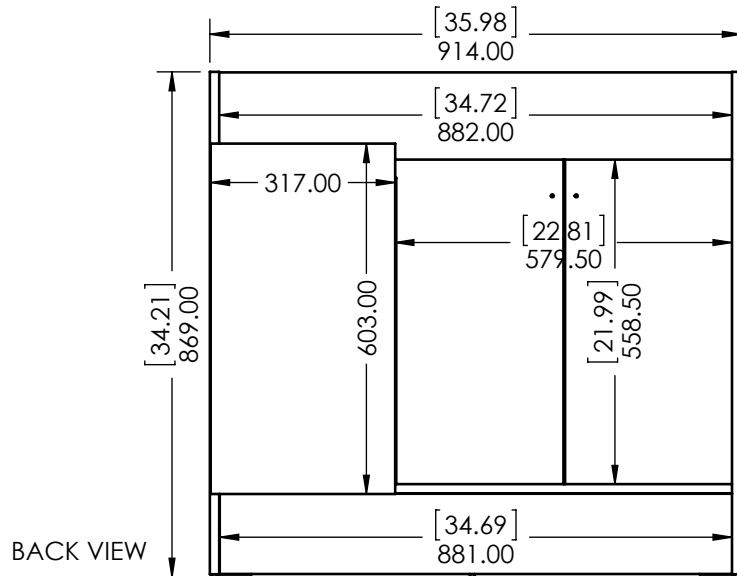

ITEM ID	DESCRIPTION
CE3621-CT	Color Essentials 36in x 21in D Vanity in Cement
CE3621-CI	Color Essentials 36in x 21in D Vanity in Ceramic

REV	ECO#	DESCRIPTION	REV'D BY DATE	CHK'D BY DATE	APRV'D BY DATE
0		New Release	IASV 5/1/17	IASV 5/1/17	IASV 5/1/17

UNLESS OTHERWISE SPECIFIED
 DIMENSIONS ARE IN mm and [inches] AND TOLERANCES ARE +/- 1.0 [0.04]

DRAWN BY:	IASV	5/1/17
CHECKED BY:	IASV	5/1/17
APPROVED BY:	IASV	5/1/17
DO NOT SCALE DRAWING	SCALE: 1:10	SIZE: A

TITLE:	THORNBRIAR 36" ASSEMBLY		
PART NO:	PAGE	1 OF 1	REV: 0