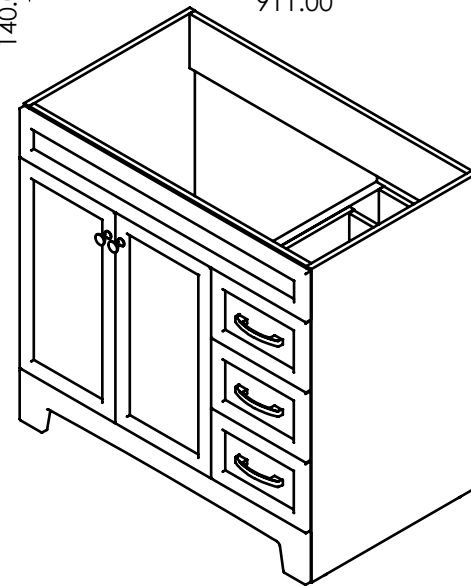

ITEM ID	DESCRIPTION
CE3621-CT	Color Essentials 36in x 21in D Vanity in Cement
CE3621-CI	Color Essentials 36in x 21in D Vanity in Ceramic

REV	ECO#	DESCRIPTION	REV'D BY DATE	CHK'D BY DATE	APRV'D BY DATE
0		New Release	IASV 5/1/17	IASV 5/1/17	IASV 5/1/17

TITLE:	THORNBRIAR 36" ASSEMBLY		
PART NO:	PAGE	1 OF 1	REV: 0