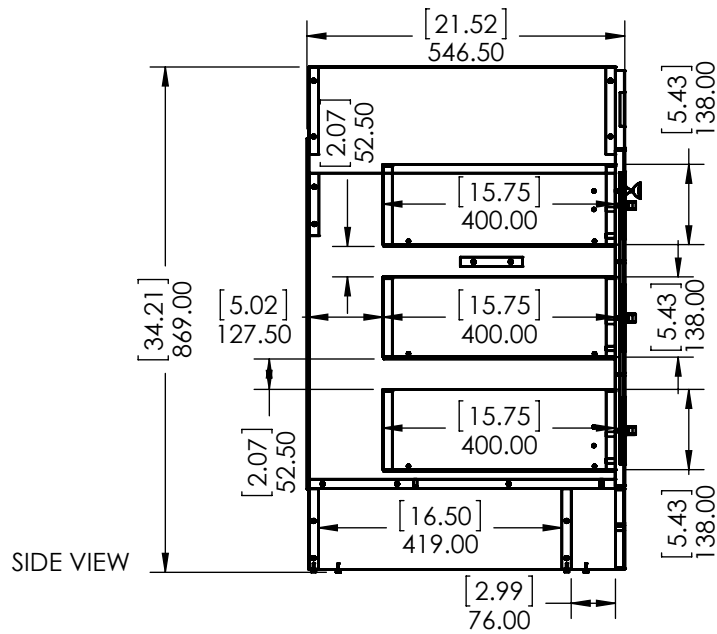

ITEM ID	DESCRIPTION
CE3621-CT	Color Essentials 36in x 21in D Vanity in Cement
CE3621-CI	Color Essentials 36in x 21in D Vanity in Ceramic

REV	ECO#	DESCRIPTION	REV'D BY DATE	CHK'D BY DATE	APRV'D BY DATE
0		New Release	IASV 5/1/17	IASV 5/1/17	IASV 5/1/17

UNLESS OTHERWISE SPECIFIED
 DIMENSIONS ARE IN mm and [inches] AND TOLERANCES ARE +/- 1.0 [0.04]

DRAWN BY:	IASV	5/1/17
CHECKED BY:	IASV	5/1/17
APPROVED BY:	IASV	5/1/17
DO NOT SCALE DRAWING	SCALE: 1:10	SIZE: A

TITLE:	THORNBRIAR 36" ASSEMBLY		
PART NO:	PAGE	1 OF 1	REV: 0