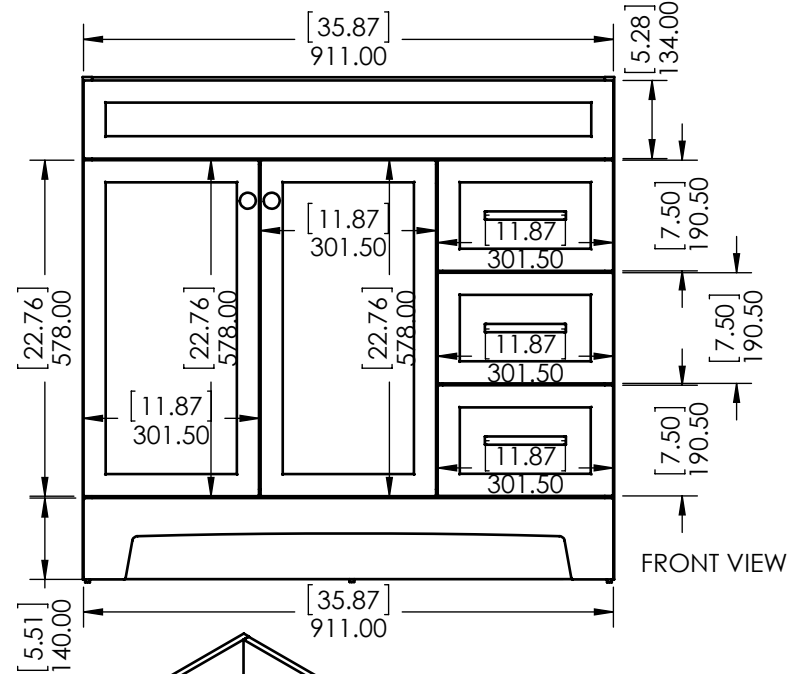

ITEM ID	DESCRIPTION
CE3621-CT	Color Essentials 36in x 21in D Vanity in Cement
CE3621-CI	Color Essentials 36in x 21in D Vanity in Ceramic

REV	ECO#	DESCRIPTION	REV'D BY DATE	CHK'D BY DATE	APRV'D BY DATE
0		New Release	IASV 5/1/17	IASV 5/1/17	IASV 5/1/17

UNLESS OTHERWISE SPECIFIED
 DIMENSIONS ARE IN mm and [inches] AND TOLERANCES ARE +/- 1.0 [0.04]

DRAWN BY:	IASV	5/1/17
CHECKED BY:	IASV	5/1/17
APPROVED BY:	IASV	5/1/17
DO NOT SCALE DRAWING	SCALE: 1:10	SIZE: A

TITLE:	THORNBRIAR 36" ASSEMBLY		
PART NO:	PAGE	1 OF 1	REV: 0