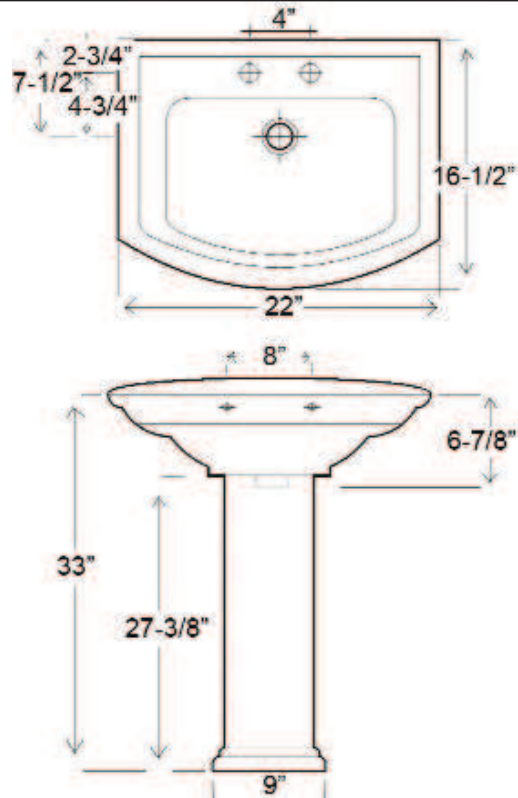

WASHINGTON 550 PEDESTAL LAVATORY

Cat. No.
3-39X

Faucet not included

W: 22"
D: 16 1/2"
H: 33 1/2"
Flange: 1 5/8"

Column: 27-1/8"L x 9-1/4"W x 6-3/4"D

Interior Dimensions:

Basin Interior: 15 1/4" x 9"
Basin Depth: 6"
Mount bolts height: 31"
Mount holes cc: 8"
Faucet and spout holes: 1 1/8"(4")
1 3/8"(8")

Features:

- ▶ Made of Vitreous China
- ▶ Available for 4" CC or 8" Widespread
- ▶ Can Be Installed Using Toggle or Molly Bolts (not- included)

*For ease of installation order one of the following:

Hangers (pair) \$4.75
Bracket (one) \$11.50

Colors:

WH White

Meets or exceeds the following specifications: ASME A112.19.2 2008 and CSA B45.1-08 for ceramic plumbing fixtures.

Dimensions of fixture are nominal and may vary within the range of tolerances established by ASME Standard A112.19.2-2008. Dimensions and specifications subject to change without notice.