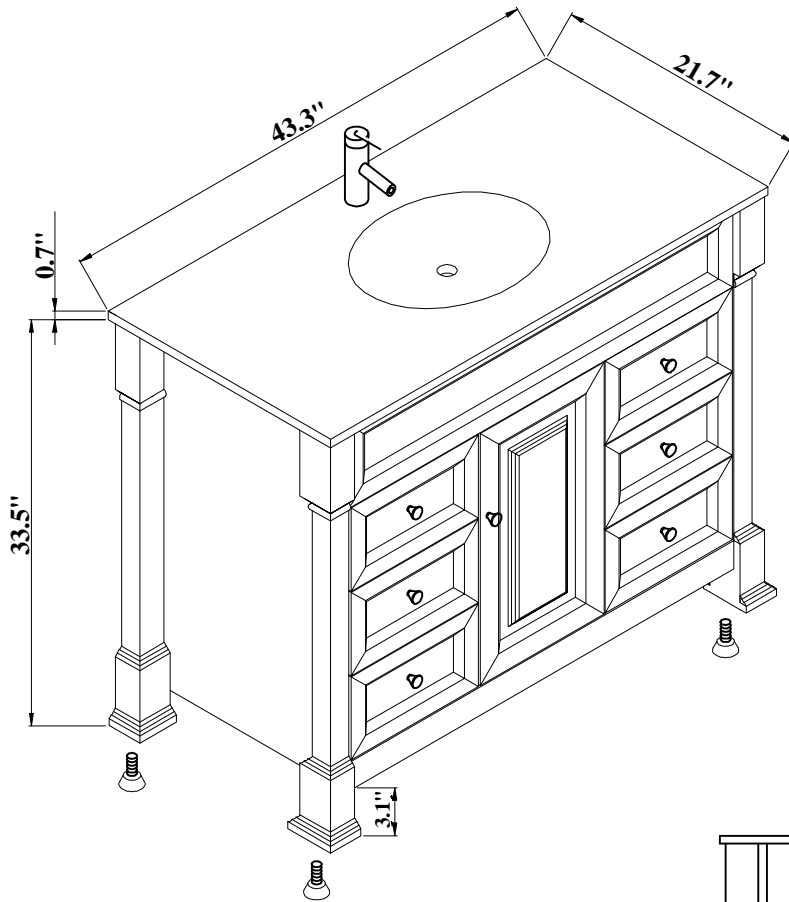

SB-278GRCWG

SINK

VANITY

BACK VIEW