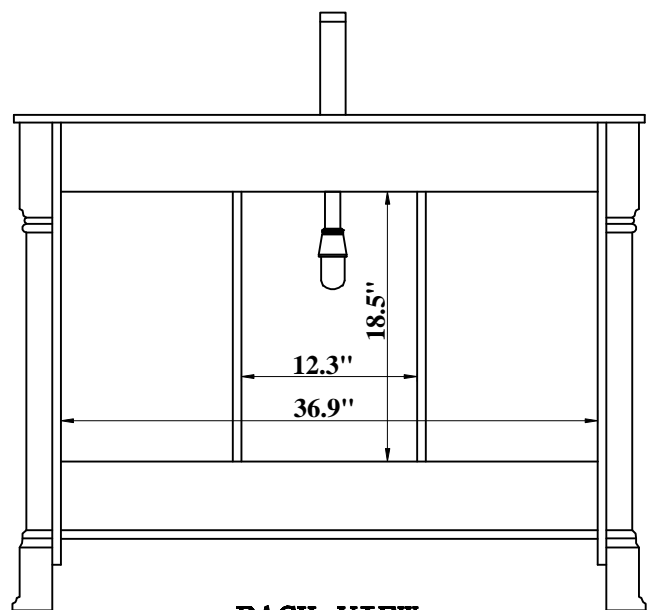

SB-278GRCWG

SINK

VANITY

BACK VIEW