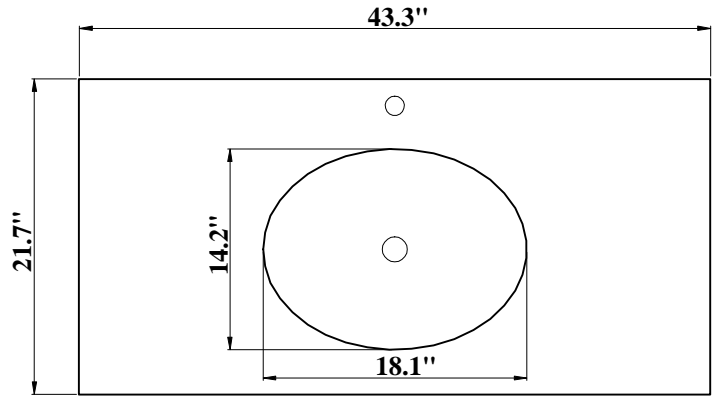

SB-278GRCWG

SINK

VANITY

BACK VIEW