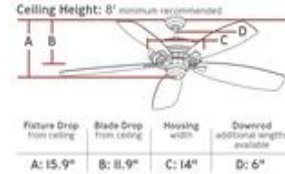

Collection: Maxima

UPC #:026586947430

Finish: Roman Bronze (RB)

Blade Finish: N/A

Blade Finish 2: Undefined

Dimensions:

- **Note:** Blades Sold Separately
- **Weight:** 31.0 lbs.
- **Reverse Switch:** Manual
- **Rev. Switch Location:** Switch Housing
- **Motor Size:** 212.0 X 25.0
- **Diameter of Housing:** 13.98
- **Capacitor Value:** 6+7+9/350V/90C
- **Lead Wire Length:** 78 inches
- **Remote Included:** None
- **Remote Group(s):** CK300,CKF310,ESSWC-4

Features:

- Fixture is operated with a pull chain

Material List:

Safety Listing:

- Safety Listed for Dry Locations
- Safety Listed for Dry Locations

Instruction Sheets:

- English (5MXXX-CUL-ENG)
- French (5MXXX-CUL-CF)

Backplate / Canopy Details:

Type	Height / Length	Width	Depth	Diameter	Outlet Box Up	Outlet Box Down
Canopy				5 3/16		

Blade Details:

Blade Group	Diameter	Included	RPM Hi	CFM Hi	Watts Hi	Amps Hi	RPM Med	CFM Med	Watts Med	Amps Med	RPM Low	CFM Low	Watts Low	Amps Low
R-ACA	54	No	226.0	6225.0	101.356	0.752	117.0	4026.15	33.0	0.459	52.0	1765.89	9.6	0.252
R-ACB	60	No	165.0	6942.0	100.914	0.752	86.0	4226.62	32.1	0.455	41.0	1695.58	9.4	0.248
R-ACW	60	No												
R-ACY	72	No												
R-ACC	72	No