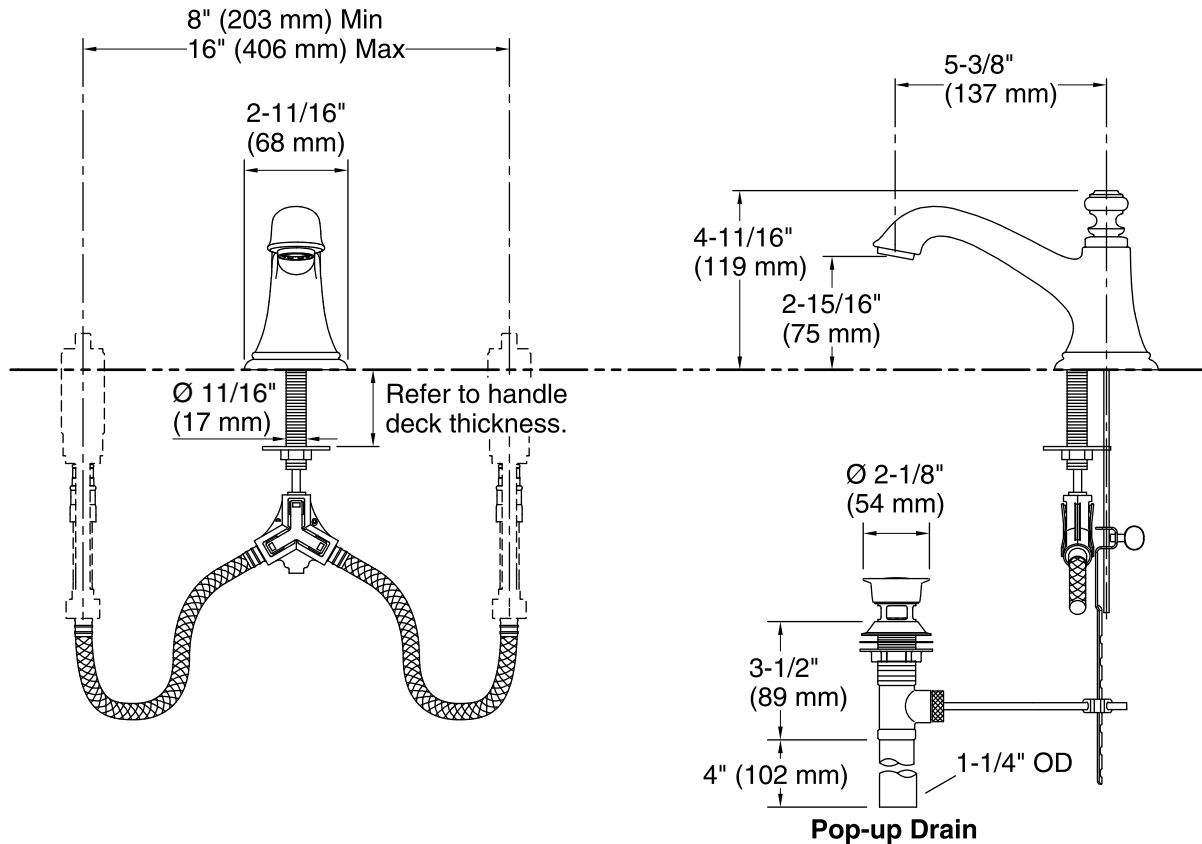

Features

- Metal construction.
- Metal pop-up drain with tailpiece.
- 5-3/8" (137 mm) spout reach.
- 1.2 gal/min (4.5 l/min) maximum flow rate [max at 60 psi (4.14 bar)].

Required Accessories

- K-98068-3 Widespread Bathroom Sink Faucet Handles
- or
- K-98068-3M Widespread Bathroom Sink Faucet Handles
- or
- K-98068-4 Widespread Bathroom Sink Faucet Handles
- or
- K-98068-9M Widespread Bathroom Sink Faucet Handles

Technical Information

All product dimensions are nominal.

Faucet:

Flow rate: 1.2 gal/min (4.5 l/min)

Pressure: 60 psi (4.1 bar)

Drain included: YES

Spout:

Spout reach: 5-3/8" (137 mm)