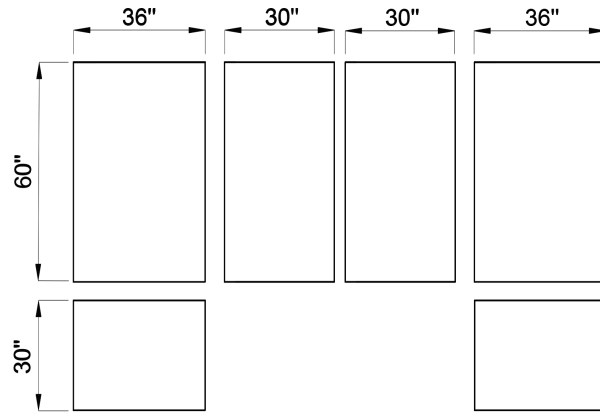

Shipping Crate Size: 40"W x64"L x12"H
 Shipping Weight: 178 lb.

Available Package Options:
 Package-1: 6 wall panels
 Package-3: 6 wall panels, 3 shelves & 2" trims

Cultured marble panels and trims can be cut to size. The shelves or panels can be arranged in any layout. See installation manual for directions.

2x7" Corner Shelves

Ella Travertine Cultured Marble 6 Panel Shower Wall Surround Package - 3

Package - 3 Content: 6 Wall Panels, 3 Shelves & 2" Trims
(three (2) 30"x 2"x 3/4", three (3) 60"x 2"x 3/4")

Material: Cultured Marble
Color / Finish: Sandstone Matte

Pattern: Travertine

Wall Surround Size: 36"Wx60"Lx90"H

Panel Thickness: 1/4"

Net Weight: 174 Lb.

Shipping Crate Size: 40"W x 64"L x 12"H
Shipping Weight: 199 lb.

Available Package Options:

Package-1: 6 wall panels

Package-2: 6 wall panels & 3 shelves

Cultured marble panels and trims can be cut to size. The shelves or panels can be arranged in any layout. See installation manual for directions.

Package 1

Package 2

Package 3