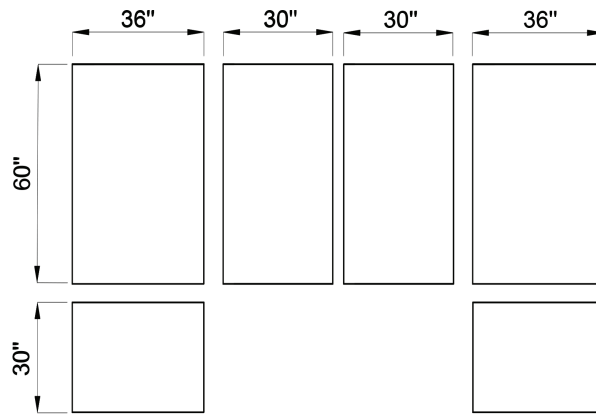

Ella Travertine Cultured Marble 6 Panel Shower Wall Surround Package - 1

Package - 1 Content: 6 Shower Panels

Material: Cultured Marble
Color / Finish: Sandstone Matte
Pattern: Travertine
Wall Surround Size: 36"Wx60"Lx90"H
Panel Thickness: 1/4"
Net Weight: 144 lb.

Shipping Crate Size: 40"W x64"L x12"H
Shipping Weight: 169 lb.

Available Package Options:
Package-2: 6 wall panels & 3 shelves
Package-3: 6 wall panels, 3 shelves & 2" trims

Cultured marble panels and trims can be cut to size. The shelves or panels can be arranged in any layout. See installation manual for directions.

Ella Travertine Cultured Marble 6 Panel Shower Wall Surround Package - 2

Package - 2 Content: 6 Shower Panels & 3 Shelves

Material: Cultured Marble
 Color / Finish: Sandstone Matte
 Pattern: Travertine
 Wall Surround Size: 36"Wx60"Lx90"H
 Panel Thickness: 1/4"
 Net Weight: 153 lb.

Shipping Crate Size: 40"W x64"L x12"H
 Shipping Weight: 178 lb.

Available Package Options:
 Package-1: 6 wall panels
 Package-3: 6 wall panels, 3 shelves & 2" trims

Cultured marble panels and trims can be cut to size. The shelves or panels can be arranged in any layout. See installation manual for directions.