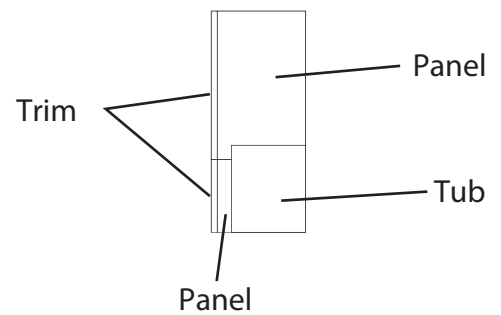

Package-2: 6 wall panels & 3 shelves

Cultured marble panels and trims can be cut to size. The shelves or panels can be arranged in any layout. See installation manual for directions.

Package 1

Package 2

Package 3

Package 4

Package 1

Package 2

Package 1

Package 2

After the shower base is installed please follow the correct sequence of panel installation by referring to its respective drawing.

8 Piece

4 & 6, 3 & 5, 2 & 8, 1 & 7

Silicone example

Bracing example:

Each panel must be braced for the 100% silicone to entirely cure. Please follow purchased silicone manufacturers directions.

Please see the below installation ideas for adding decorative or mosaic tile (marked A in drawings). Decorative tiles (not included) can be purchased by the customer and installed in between shower wall panels as a decorative accent strip or if the joint lines of panels do not meet customer's expectations. The wall panels do not have rounded off edges, so it is suggested to add mosaic or decorative tile strip (optional). By adding decorative tile between the panels can also be used to increase the size of the walls. For example, 6" mosaic tiles can be added between the 30" and 60" panels to achieve an 8' high shower wall. The 3/4" thick 2" trim also can be used as a separation piece between 2 panels and can be purchased separately if not initially included in your package.