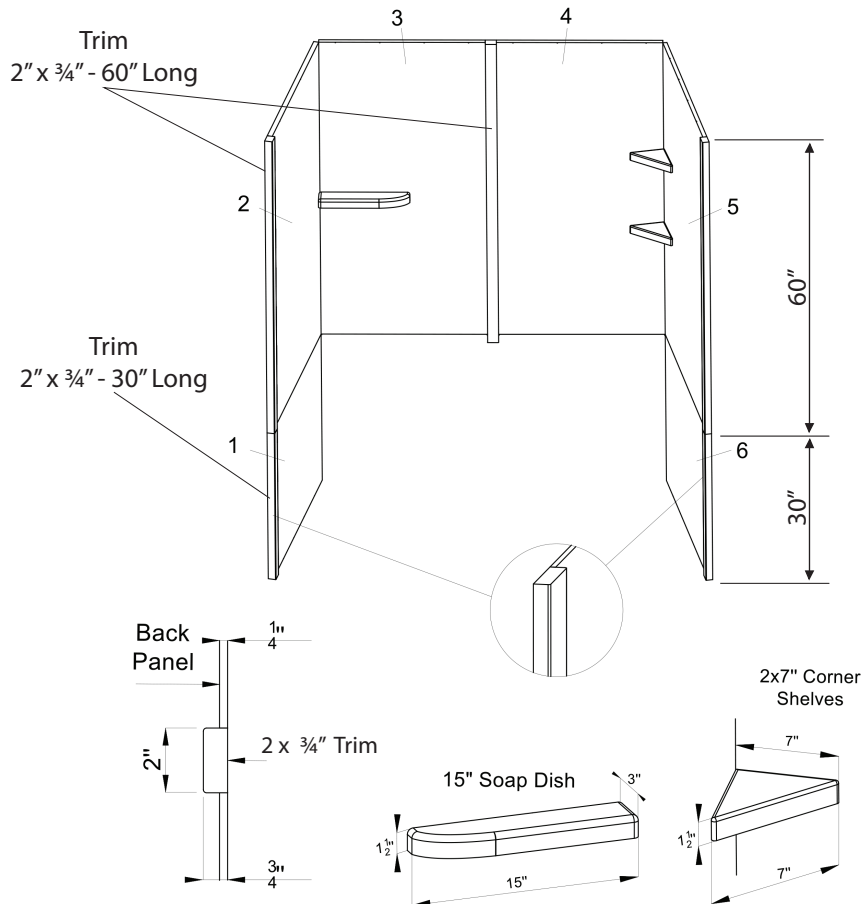

Shipping Crate Size: 40"W x64"L x12"H
 Shipping Weight: 178 lb.

Available Package Options:
 Package-1: 6 wall panels
 Package-3: 6 wall panels, 3 shelves & 2" trims

Cultured marble panels and trims can be cut to size. The shelves or panels can be arranged in any layout. See installation manual for directions.

Pattern: Travertine

Wall Surround Size: 36"Wx60"Lx90"H

Panel Thickness: 1/4"

Net Weight: 174 Lb.

Shipping Crate Size: 40"W x 64"L x 12"H
Shipping Weight: 199 lb.

Available Package Options:

Package-1: 6 wall panels

Package-2: 6 wall panels & 3 shelves

Cultured marble panels and trims can be cut to size. The shelves or panels can be arranged in any layout. See installation manual for directions.

Package 1

Package 2

Package 3