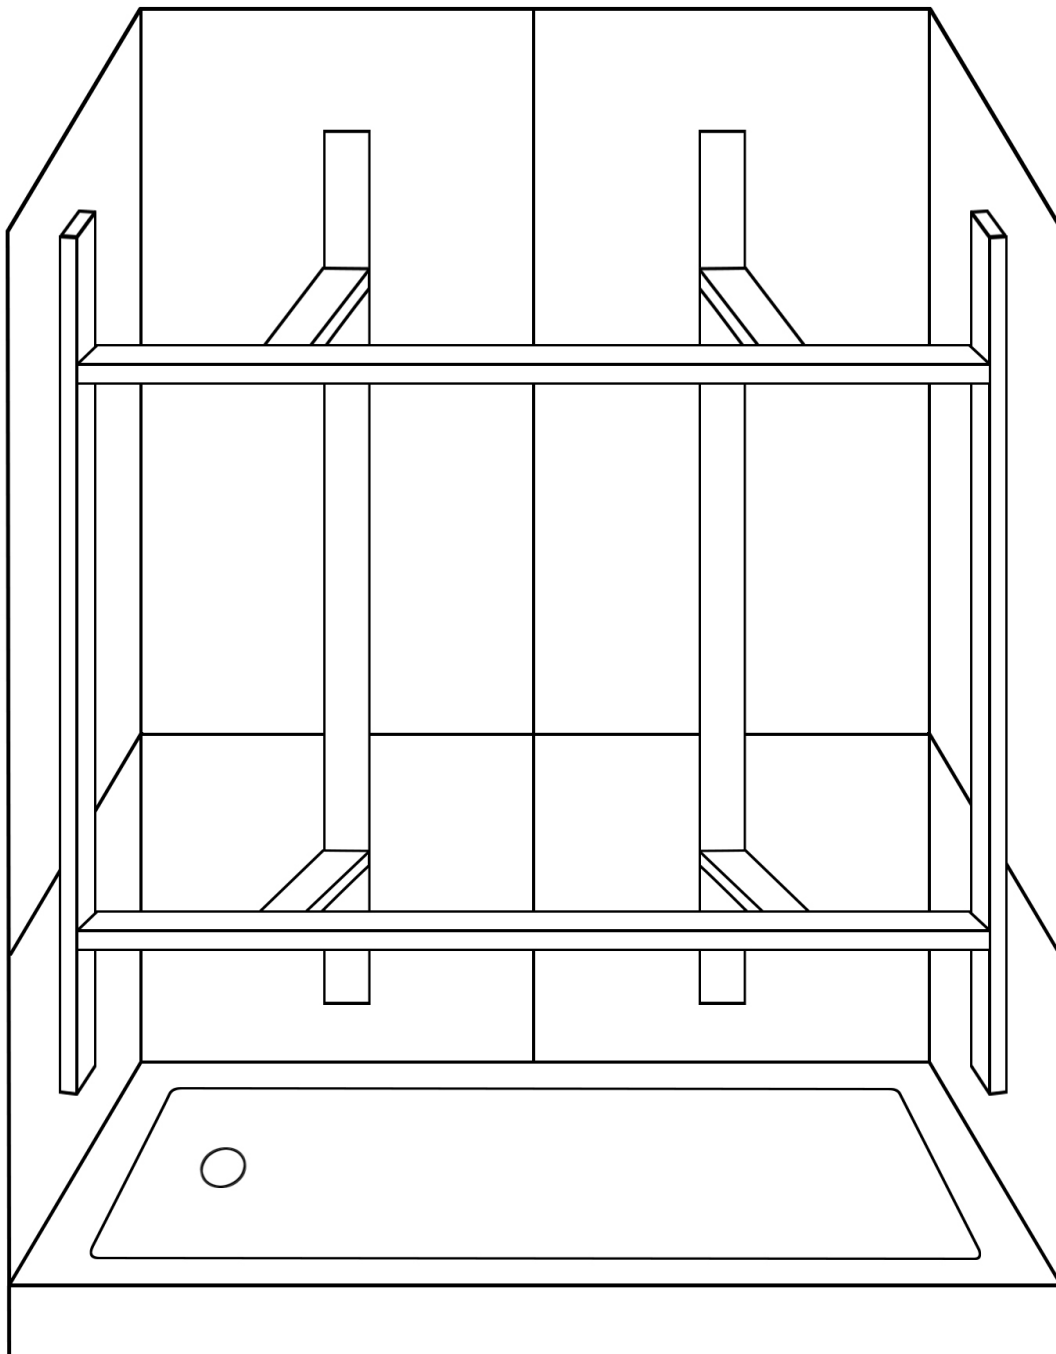

Bracing example:

Each panel must be braced for the 100% silicone to entirely cure. Please follow purchased silicone manufacturers directions.