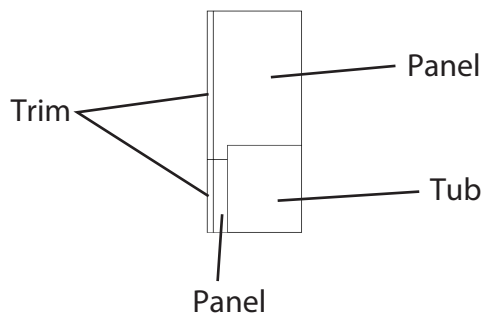

Package-2: 6 wall panels & 3 shelves

Cultured marble panels and trims can be cut to size. The shelves or panels can be arranged in any layout. See installation manual for directions.

Package 1

Package 2

Package 3

Package 4

Package 1

Package 2

Package 1

Package 2

After the shower base is installed please follow the correct sequence of panel installation by referring to its respective drawing.

8 Piece

4 & 6, 3 & 5, 2 & 8, 1 & 7

Silicone example

Bracing example:

Each panel must be braced for the 100% silicone to entirely cure. Please follow purchased silicone manufacturers directions.

Please see the below installation ideas for adding decorative or mosaic tile (marked A in drawings). Decorative tiles (not included) can be purchased by the customer and installed in between shower wall panels as a decorative accent strip or if the joint lines of panels do not meet customer's expectations. The wall panels do not have rounded off edges, so it is suggested to add mosaic or decorative tile strip (optional). By adding decorative tile between the panels can also be used to increase the size of the walls. For example, 6" mosaic tiles can be added between the 30" and 60" panels to achieve an 8' high shower wall. The 3/4" thick 2" trim also can be used as a separation piece between 2 panels and can be purchased separately if not initially included in your package.