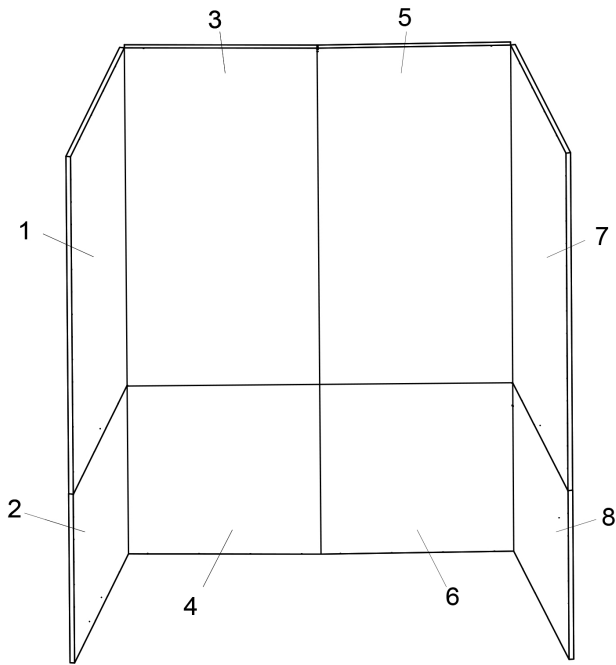

Shipping Crate Size: 40"W x64"L x12"H
 Shipping Weight: 178 lb.

Available Package Options:
 Package-1: 6 wall panels
 Package-3: 6 wall panels, 3 shelves & 2" trims

Cultured marble panels and trims can be cut to size. The shelves or panels can be arranged in any layout. See installation manual for directions.

Package-2: 6 wall panels & 3 shelves

Cultured marble panels and trims can be cut to size. The shelves or panels can be arranged in any layout. See installation manual for directions.

Package 1

Package 2

Package 3

Package 4

Package 1

Package 2

Package 1

Package 2

After the shower base is installed please follow the correct sequence of panel installation by referring to its respective drawing.

8 Piece

4 & 6, 3 & 5, 2 & 8, 1 & 7