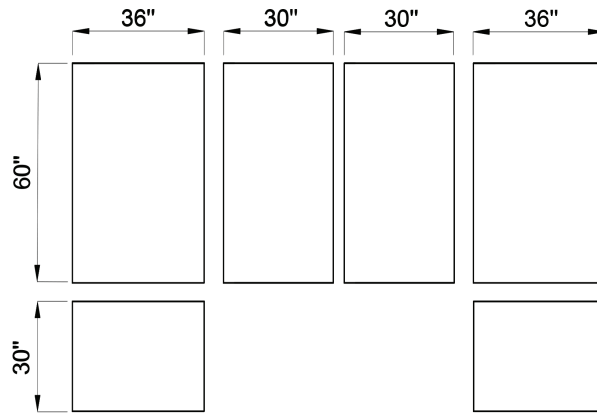

Ella Travertine Cultured Marble 6 Panel Shower Wall Surround Package - 1

Package - 1 Content: 6 Shower Panels

Material: Cultured Marble
Color / Finish: Sandstone Matte
Pattern: Travertine
Wall Surround Size: 36"Wx60"Lx90"H
Panel Thickness: 1/4"
Net Weight: 144 lb.

Shipping Crate Size: 40"W x64"L x12"H
Shipping Weight: 169 lb.

Available Package Options:
Package-2: 6 wall panels & 3 shelves
Package-3: 6 wall panels, 3 shelves & 2" trims

Cultured marble panels and trims can be cut to size. The shelves or panels can be arranged in any layout. See installation manual for directions.

Ella Travertine Cultured Marble 6 Panel Shower Wall Surround Package - 2

Package - 2 Content: 6 Shower Panels & 3 Shelves

Material: Cultured Marble
 Color / Finish: Sandstone Matte
 Pattern: Travertine
 Wall Surround Size: 36"Wx60"Lx90"H
 Panel Thickness: 1/4"
 Net Weight: 153 lb.

Shipping Crate Size: 40"W x64"L x12"H
 Shipping Weight: 178 lb.

Available Package Options:
 Package-1: 6 wall panels
 Package-3: 6 wall panels, 3 shelves & 2" trims

Cultured marble panels and trims can be cut to size. The shelves or panels can be arranged in any layout. See installation manual for directions.