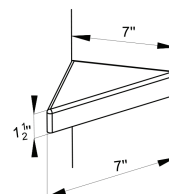

2x7" Corner Shelves