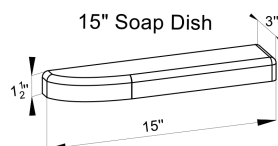

Ella Travertine Cultured Marble 6 Panel Shower Wall Surround Package - 2

Package - 2 Content: 6 Shower Panels & 3 Shelves

Material: Cultured Marble
Color / Finish: Sandstone Matte
Pattern: Travertine
Wall Surround Size: 36"Wx60"Lx90"H
Panel Thickness: 1/4"
Net Weight: 153 lb.

Shipping Crate Size: 40"W x64"L x12"H
Shipping Weight: 178 lb.

Available Package Options:
Package-1: 6 wall panels
Package-3: 6 wall panels, 3 shelves & 2" trims

Cultured marble panels and trims can be cut to size. The shelves or panels can be arranged in any layout. See installation manual for directions.

2x7" Corner Shelves