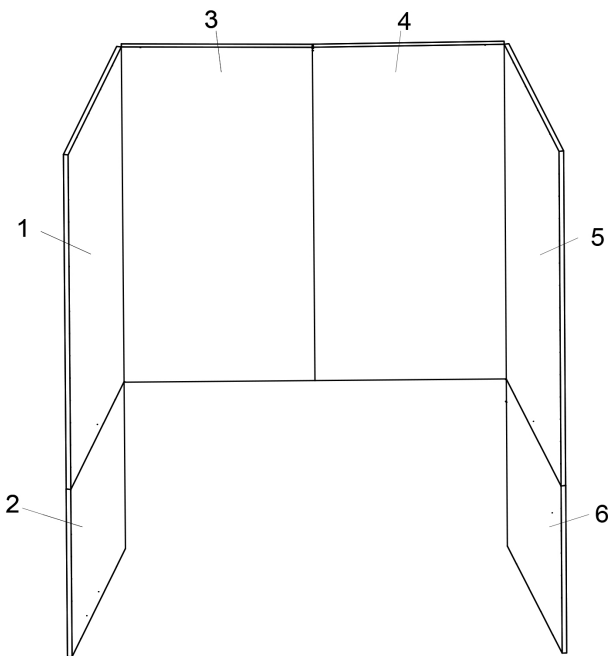

6 Piece

2 & 6, 3 & 4, 1 & 5