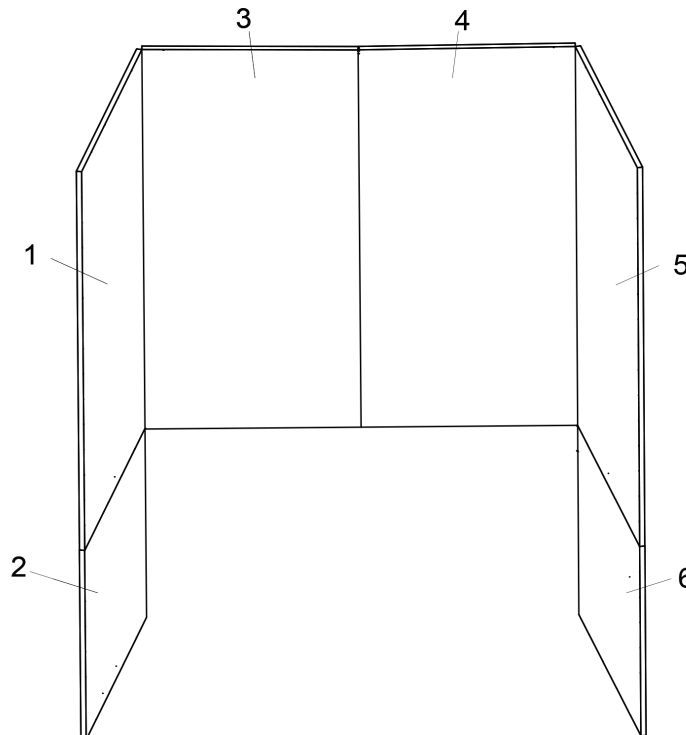

Ella Travertine Cultured Marble 6 Panel Shower Wall Surround Package - 1

Package - 1 Content: 6 Shower Panels

Material: Cultured Marble
Color / Finish: Sandstone Matte
Pattern: Travertine
Wall Surround Size: 36"Wx60"Lx90"H
Panel Thickness: 1/4"
Net Weight: 144 lb.

Shipping Crate Size: 40"W x64"L x12"H
Shipping Weight: 169 lb.

Available Package Options:
Package-2: 6 wall panels & 3 shelves
Package-3: 6 wall panels, 3 shelves & 2" trims

Cultured marble panels and trims can be cut to size. The shelves or panels can be arranged in any layout. See installation manual for directions.

Ella Travertine Cultured Marble 6 Panel Shower Wall Surround Package - 2

Package - 2 Content: 6 Shower Panels & 3 Shelves

Material: Cultured Marble
 Color / Finish: Sandstone Matte
 Pattern: Travertine
 Wall Surround Size: 36"Wx60"Lx90"H
 Panel Thickness: 1/4"
 Net Weight: 153 lb.

Shipping Crate Size: 40"W x64"L x12"H
 Shipping Weight: 178 lb.

Available Package Options:
 Package-1: 6 wall panels
 Package-3: 6 wall panels, 3 shelves & 2" trims

Cultured marble panels and trims can be cut to size. The shelves or panels can be arranged in any layout. See installation manual for directions.