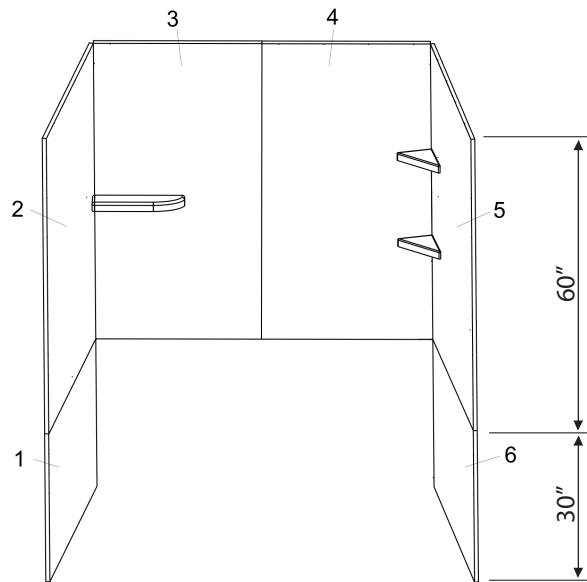

Shipping Crate Size: 40"W x64"L x12"H
Shipping Weight: 169 lb.

Available Package Options:
Package-2: 6 wall panels & 3 shelves
Package-3: 6 wall panels, 3 shelves & 2" trims

Cultured marble panels and trims can be cut to size. The shelves or panels can be arranged in any layout. See installation manual for directions.

Ella Travertine Cultured Marble 6 Panel Shower Wall Surround Package - 2

Package - 2 Content: 6 Shower Panels & 3 Shelves

Material: Cultured Marble
 Color / Finish: Sandstone Matte
 Pattern: Travertine
 Wall Surround Size: 36"Wx60"Lx90"H
 Panel Thickness: 1/4"
 Net Weight: 153 lb.

Shipping Crate Size: 40"W x64"L x12"H
 Shipping Weight: 178 lb.

Available Package Options:
 Package-1: 6 wall panels
 Package-3: 6 wall panels, 3 shelves & 2" trims

Cultured marble panels and trims can be cut to size. The shelves or panels can be arranged in any layout. See installation manual for directions.