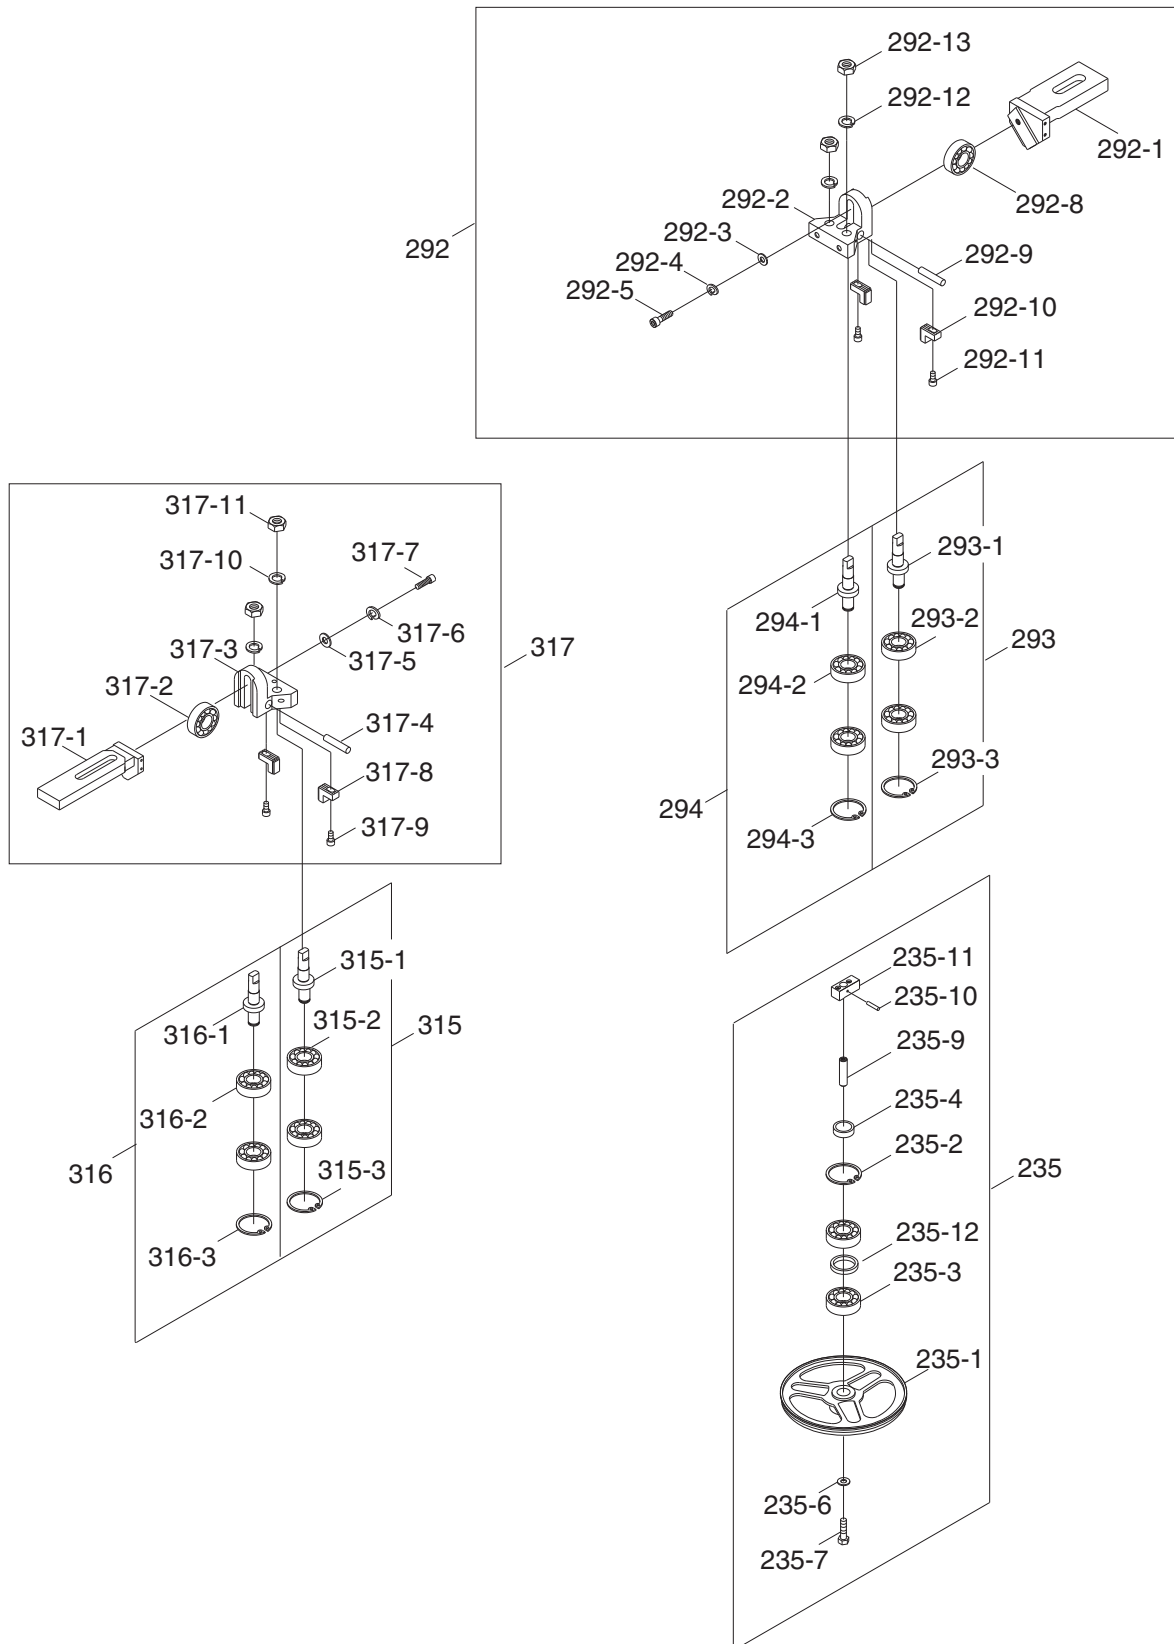

Misc. Assemblies