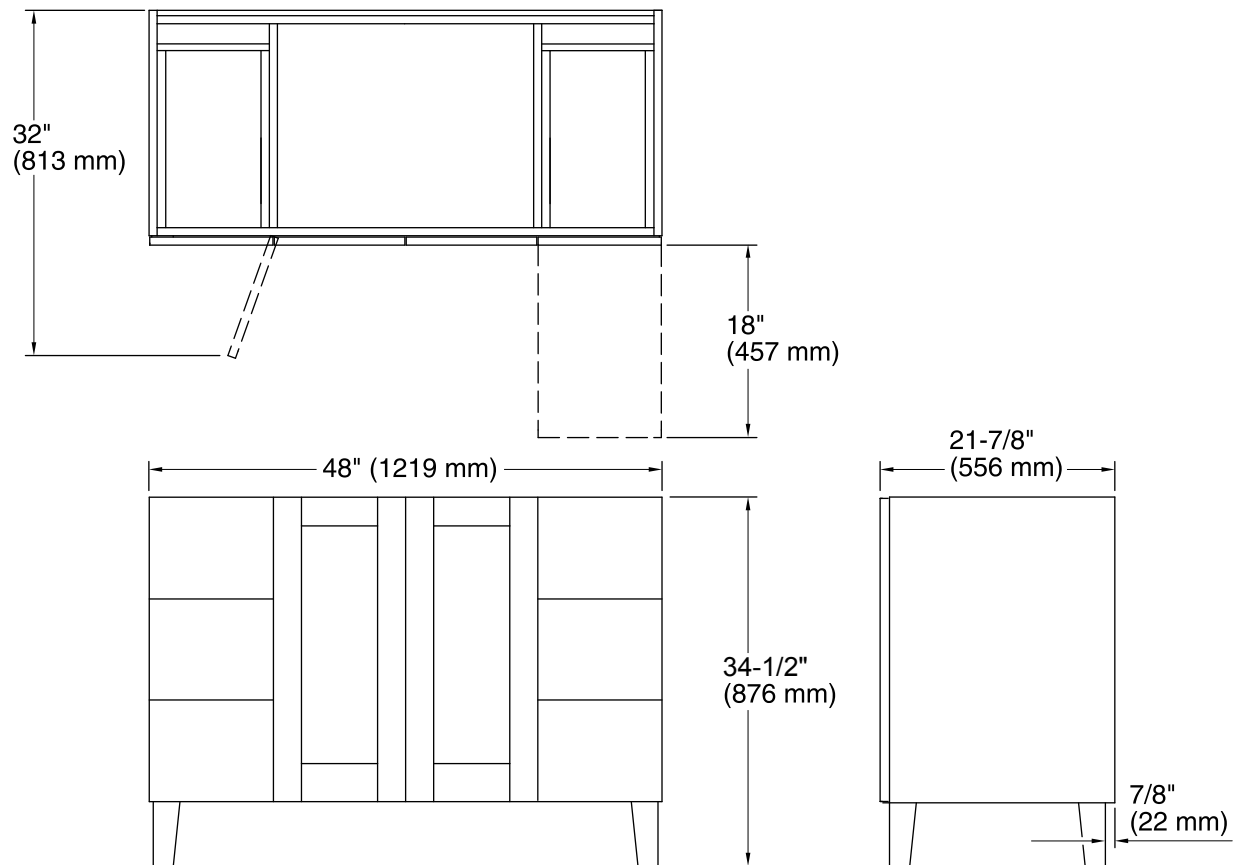

Features

- Catalyzed conversion varnish provides a durable moisture-resistant finish.
- Frameless construction with full-overlay doors and drawers.
- Two doors and four full and four shallow drawers behind six drawer fronts.
- Three-way adjustable slow-close door hinges with 110-degree opening capability for easy cabinet access.
- Optional adjustable shelf / drawer organizer (sold separately).
- Coordinates with other products in the Poplin™ collection.
- Full-extension 18" depth drawers with slow-close under-mount slides for smooth opening.
- Solid wood drawers with dovetail construction.
- Door and drawer pulls are sold separately.

Vanity shall be 48" (1219 mm) in width, 21-7/8" (556 mm) in depth, and 34-1/2" (876 mm) in height. Vanity shall be made of solid wood and veneers. Vanity shall be catalyzed conversion varnish finish. Vanity shall be frameless construction with full-overlay doors and drawers. Vanity shall be with two doors and four full and four shallow drawers behind six drawer fronts. Vanity shall be with three-way adjustable slow-close door hinges with 110° opening capability. Vanity shall be with full-extension 18" (457 mm) depth drawers with slow-close, under-mount slides. Vanity shall be with solid wood drawers with dovetail construction. Vanity shall be KOHLER Model K-99535-LGSD.