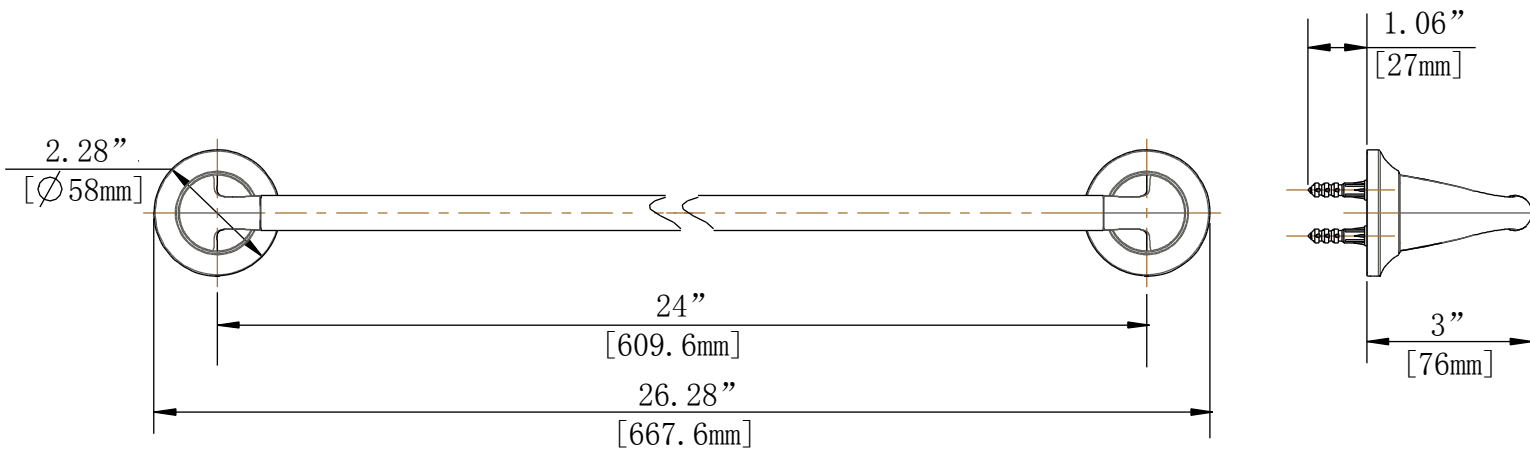

**FEATURES**

- 26.28" L x 2.28"W x 3"H
- Coordinates with Constructor Series Bath Products
- Easy Installation
- Includes Mounting Hardware and Plastic Anchors
- Tools Required for Installation:
  - Drill with 1/4" Drill Bit
  - Philips Screwdriver
  - Small Flat Head Screwdriver

**Constructor Series  
Classic Collection**

24" Towel Bar

MODEL	FINISH
20118-0201	Chrome Polished

Available for purchase or special order at Home Depot stores.

**INSTALLATION DIMENSIONS**

Glacier Bay reserves the right to make changes in specifications and materials and to change and discontinue models, both without notice or obligation. Dimensions are for reference only.