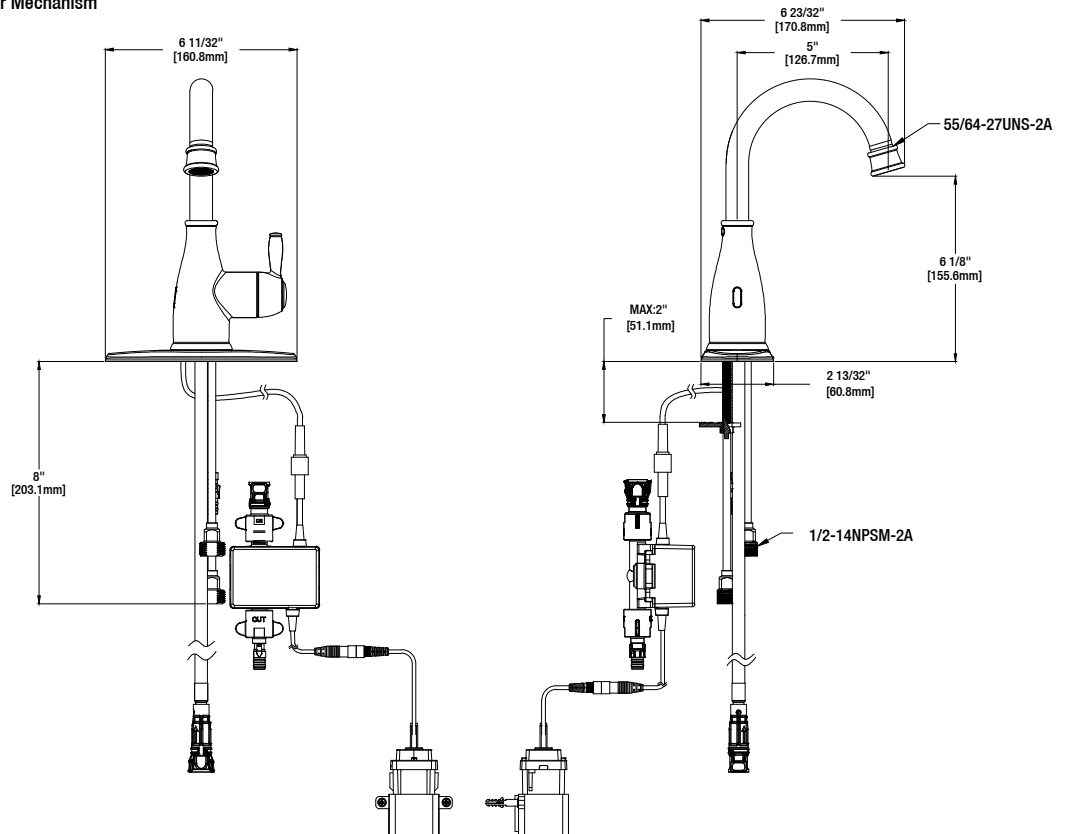

Mandouri Touchless Single-Handle Bathroom Faucet

FEATURES

- Requires 1-Hole or 3-Hole Sink With 4" On-Center
- Max Flow Rate: 1.2 gpm (4.5 L/min) at 60 psi
- Max Countertop Thickness: 2"
- Spout Reach: 5"
- Spout Height: 6 1/8"
- With Zinc Lever Handle

MODEL	SKU #	FINISH
HD67685W-5001	308474452	Chrome
HD67685W-5004	1004021304	Brushed Nickel
HD67685W-5027D	308474453	Bronze

WARRANTY

- Limited Lifetime Warranty
- 3-Year Warranty for Sensor Mechanism

INSTALLATION DIMENSIONS