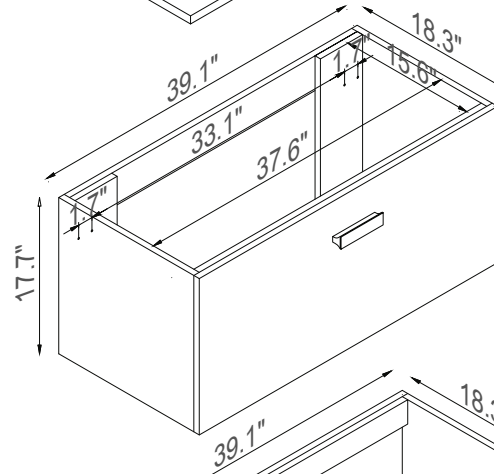

Streamline

Basin

Master Cabinet

K1801-161-40-51