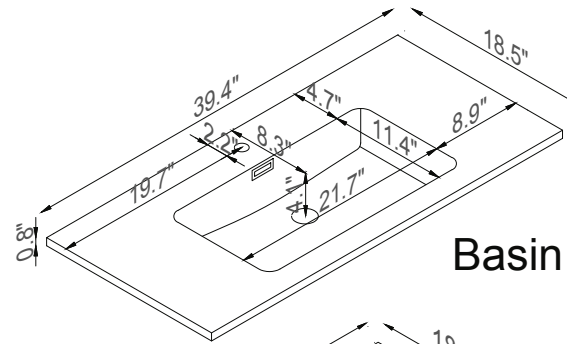

Streamline

Basin

Master Cabinet

K1801-161-40-51