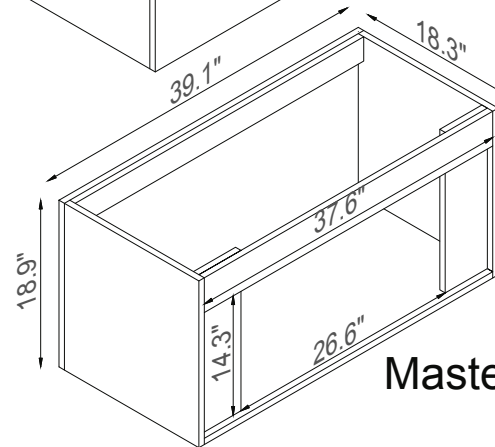

Streamline

Basin

Master Cabinet

K1801-161-40-51