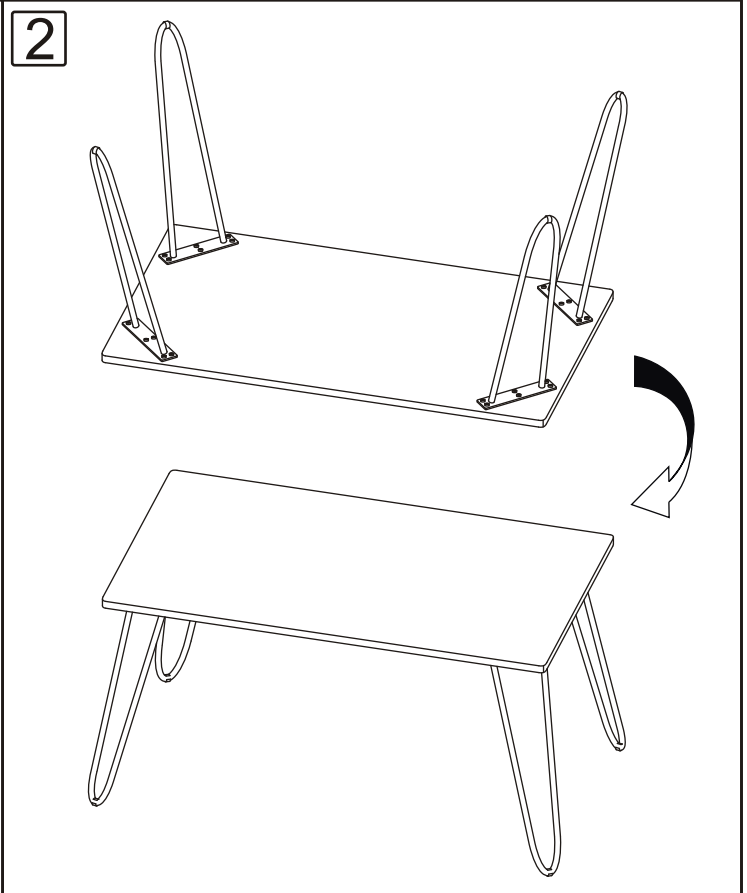

LAVISH HOME

COLLECTION

PACKAGE CONTENTS

| Ax1 | Bx4 | Cx24 | Dx1 |
|-----|-----|------|-----|
| | | | |

Tools needed: Allen wrench (included)

CLEANING INSTRUCTION:

- Dust using a clean, soft, dry, non-abrasive and lint-free cloth.
- Blot any spills immediately and wipe with a clean, damp non-abrasive cloth. Wipe dry using the dry part of the cloth.
- Do NOT use chemical cleansers, abrasives or furniture polish.

FOR INDOOR USE ONLY

MAXIMUM WEIGHT CAPACITY:44LBS