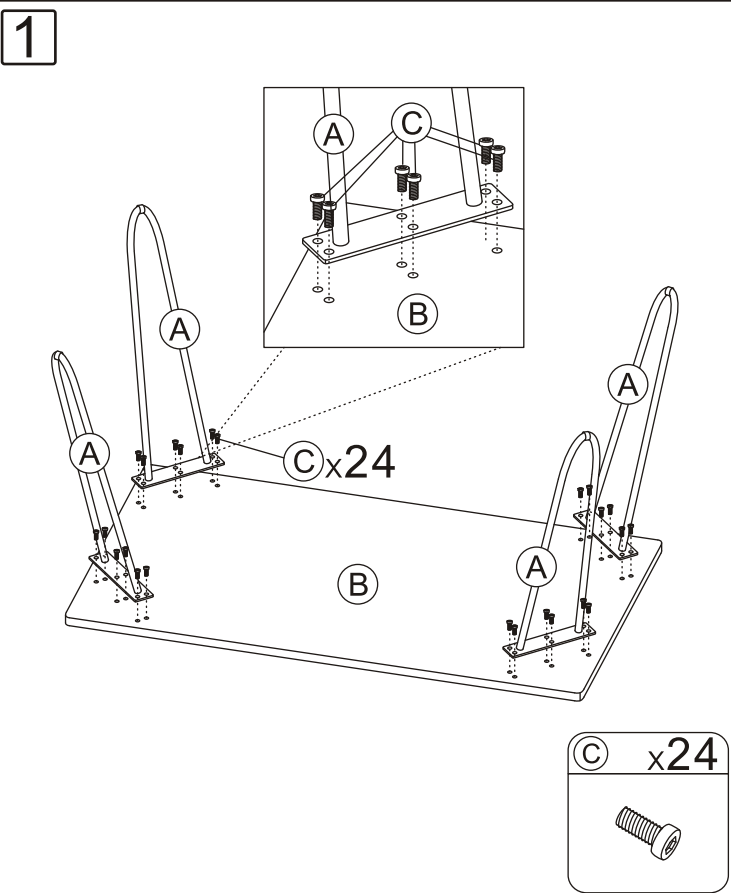

LAVISH HOME

COLLECTION

PACKAGE CONTENTS

| Ax1 | Bx4 | Cx24 | Dx1 |
|-----|-----|------|-----|
| | | | |

Tools needed: Allen wrench (included)

CLEANING INSTRUCTION:

- Dust using a clean, soft, dry, non-abrasive and lint-free cloth.
- Blot any spills immediately and wipe with a clean, damp non-abrasive cloth. Wipe dry using the dry part of the cloth.
- Do NOT use chemical cleansers, abrasives or furniture polish.

FOR INDOOR USE ONLY

MAXIMUM WEIGHT CAPACITY:44LBS