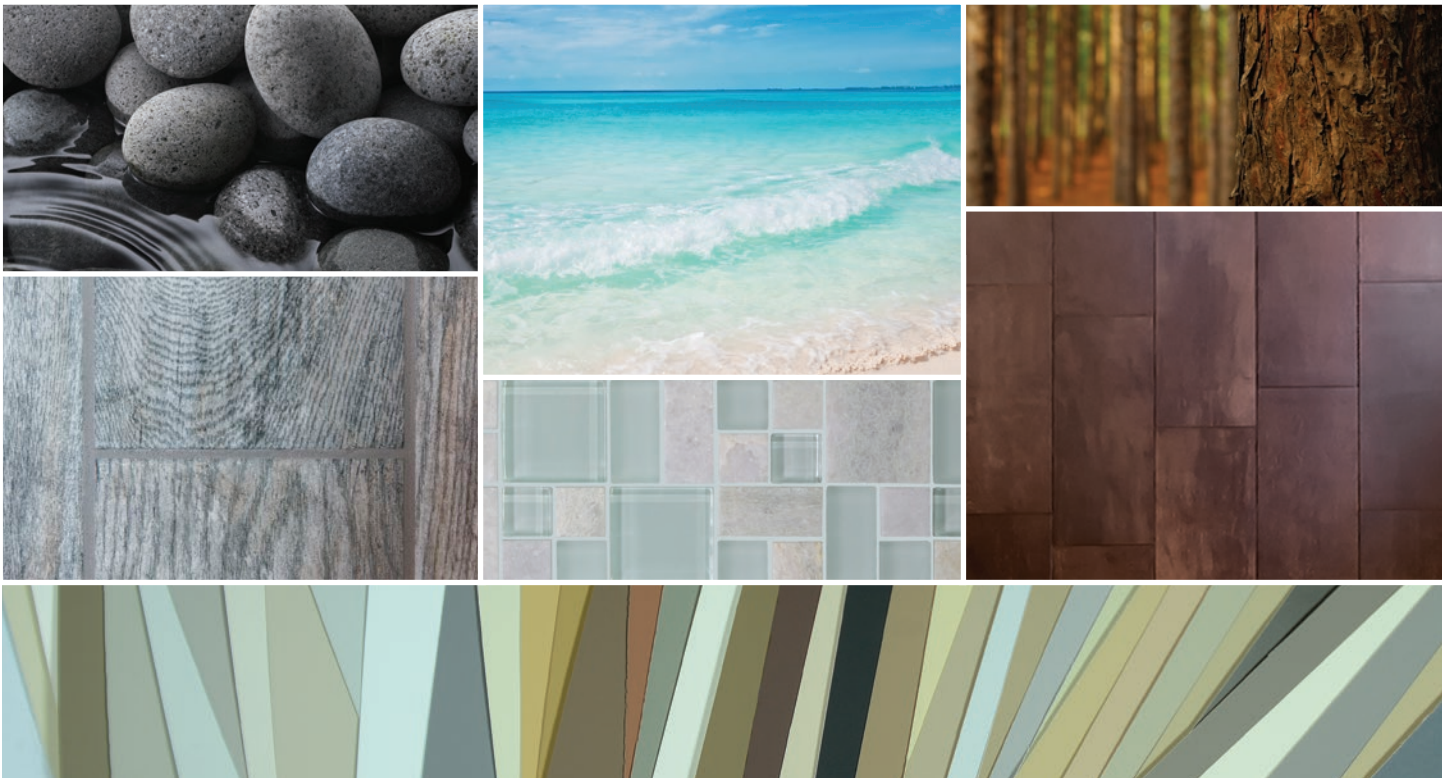

# CUSTOM offers 40 colors in all grouts.

Available  
March  
2015

Designers have a new array of colors to choose from – all complementing today's tile trends including wood plank, stone, reclaimed wood, and glass. The new colors are drawn from nature with inspiration from water, sand, and fog with muted gray, brown, green and blue tones.

# All Grouts Available in 40 Colors

## GROUT SOLUTIONS

#381 Bright White	#380 Haystack	#105 Earth	<b>NEW</b>	
#11 Snow White	#180 Sandstone	#50 Nutmeg	<b>NEW</b>	<b>NEW</b>
#10 Antique White	#135 Mushroom	<b>NEW</b>	<b>NEW</b>	<b>NEW</b>
#333 Alabaster	#145 Light Smoke	#183 Chateau	#115 Platinum	#09 Natural Gray
#382 Bone	#186 Khaki	#185 New Taupe	<b>NEW</b>	#335 Winter Gray
#122 Linen	#156 Fawn	#59 Saddle Brown	<b>NEW</b>	#19 Pewter
#101 Quartz	#22 Sahara Tan	#52 Tobacco Brown	#386 Oyster Gray	#370 Dove Gray
#172 Urban Putty	#45 Summer Wheat	#95 Sable Brown	<b>NEW</b>	#60 Charcoal