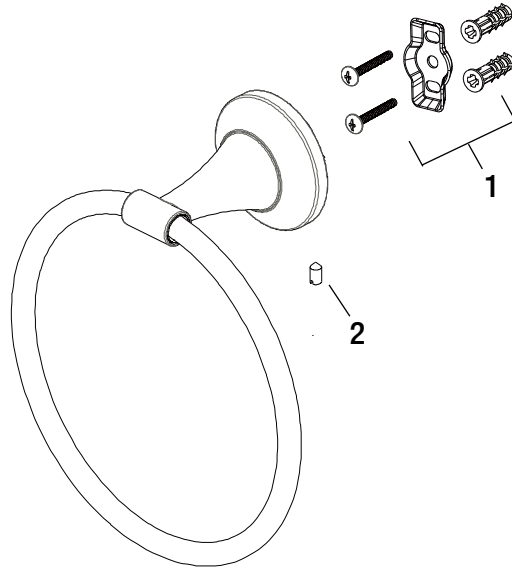

Replacement Parts List

Glacier Bay Constructor Series Towel Ring

MODEL	STORE SKU #	FINISH
20118-0501	1000036879	Chrome Polished

Many replacement parts can be purchased online or at your local store. Please use the table below to identify the part SKU number needed, go to HOMEDEPOT.COM, and check for online and store availability. If you can't find the part you are looking for, please call 1-855-HD-GLACIER.

Part	Description	Part #	Internet SKU #	Store SKU #
1	Plastic Anchor	RP80061	207107132	
	Mounting Bracket			
	Wood Screw			
2	Set Screw	RP50078		