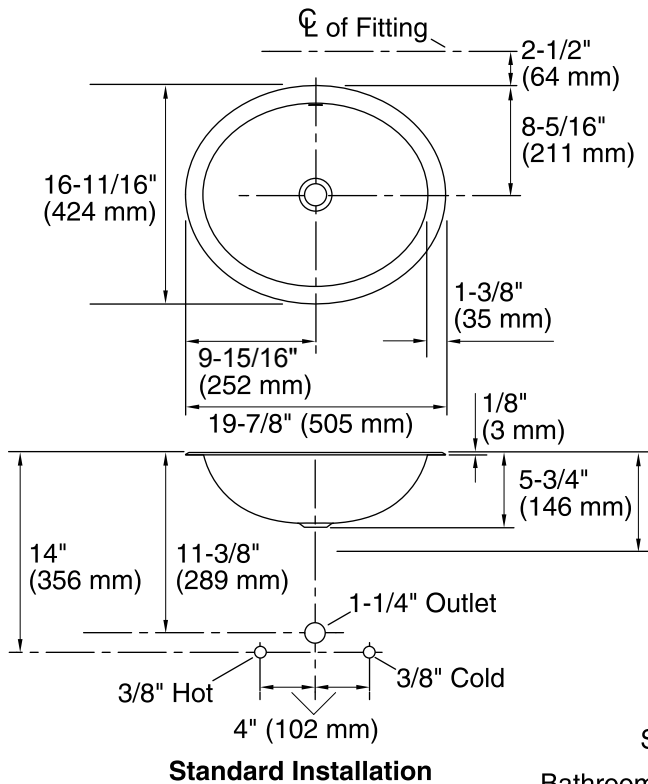

Features

- Oval basin.
- No faucet holes; requires wall- or counter-mount faucet.

Material

- 20-gauge stainless steel.

Installation

- Under-mount or drop-in.

Required Accessories

K-7107 Decorative drain

or

K-7127 Drain

Recommended Accessories

K-8998 P-Trap

Components

Additional included component/s: Basin clamp assembly., and Cutout template..

ADA

Codes/Standards

ASME A112.19.3/CSA B45.4

ADA

ICC/ANSI A117.1

Kohler One-Year Limited Warranty

See website for detailed warranty information.

Technical Information

All product dimensions are nominal.

Installation:	Drop-In, Under-mount
Bowl area	Water depth: 5-3/8" (137 mm)
Drain hole:	1-5/8" (41 mm)
Template:	Drop-in, 1248333-7, not required, not included
	Under-mount, 1248333-7, not required, not included