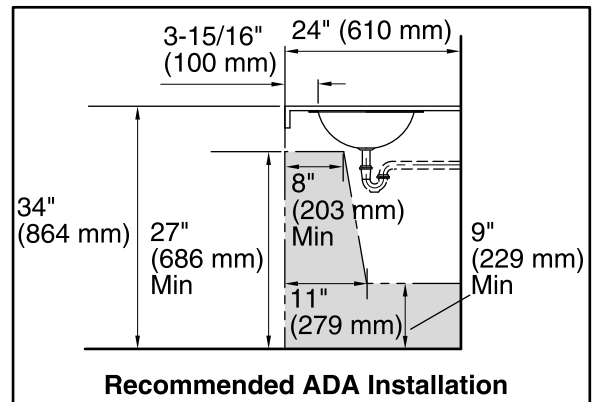

Features

- Oval basin.
- No faucet holes; requires wall- or counter-mount faucet.

Material

- 20-gauge stainless steel.

Installation

- Under-mount or drop-in.

Required Accessories

K-7107 Decorative drain

or

K-7127 Drain

Recommended Accessories

K-8998 P-Trap

Components

Additional included component/s: Basin clamp assembly., and Cutout template..

ADA

Codes/Standards

ASME A112.19.3/CSA B45.4

ADA

ICC/ANSI A117.1

Kohler One-Year Limited Warranty

See website for detailed warranty information.

Technical Information

All product dimensions are nominal.

Installation:	Drop-In, Under-mount
Bowl area	Water depth: 5-3/8" (137 mm)
Drain hole:	1-5/8" (41 mm)
Template:	Drop-in, 1248333-7, not required, not included
	Under-mount, 1248333-7, not required, not included