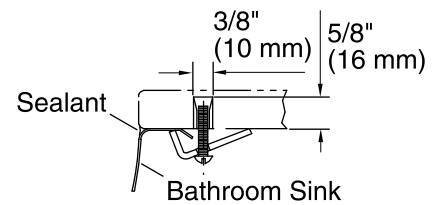

or

K-7127 Drain

Recommended Accessories

K-8998 P-Trap

Components

Additional included component/s: Basin clamp assembly., and Cutout template..

ADA

Codes/Standards

ASME A112.19.3/CSA B45.4

ADA

ICC/ANSI A117.1

Kohler One-Year Limited Warranty

See website for detailed warranty information.

Technical Information

All product dimensions are nominal.

Installation:	Drop-In, Under-mount
Bowl area	Water depth: 5-3/8" (137 mm)
Drain hole:	1-5/8" (41 mm)
Template:	Drop-in, 1248333-7, not required, not included
	Under-mount, 1248333-7, not required, not included