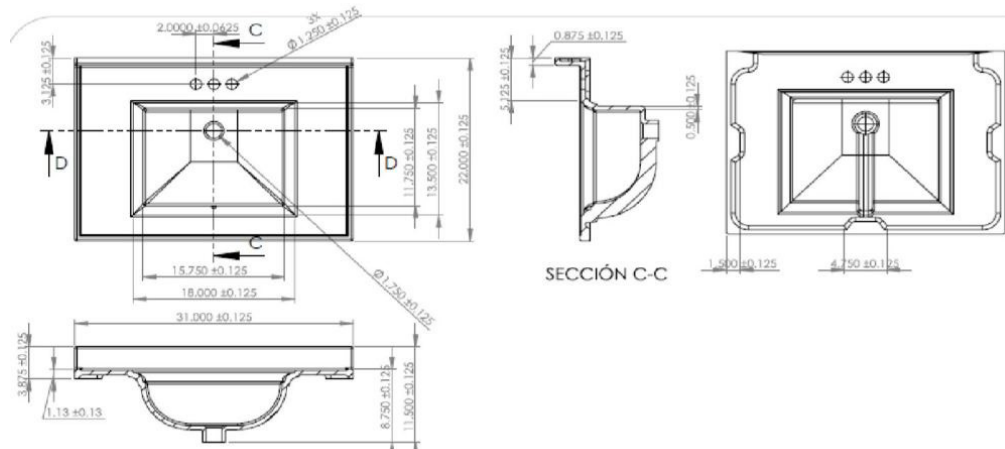

Camilla Cultured Marble Vanity Top 37-inch Solid White

SPECIFICATIONS

MATERIAL:	Cultured Marble
TOOLS NEEDED FOR INSTALLATION:	100% silicone
ASSEMBLED DIMENSIONS:	11.5" H x 37" L x 22" D
ASSEMBLED WEIGHT:	lbs.
FAUCET TYPE:	Lav Centerset
NUMBER OF MOUNTING HOLES:	3
BOWL MATERIAL:	Cultured Marble
BACK SPLASH INCLUDED:	Yes
COLOR:	Solid White
NUMBER OF BOWLS:	1
BOWL DIMENSIONS:	8.75" H x 18.5" W x 14" D
BOWL SHAPE:	Rectangle
SINK THICKNESS:	0.95"
MOUNTING TYPE:	Integrated
OVERFLOW HOLE:	Yes