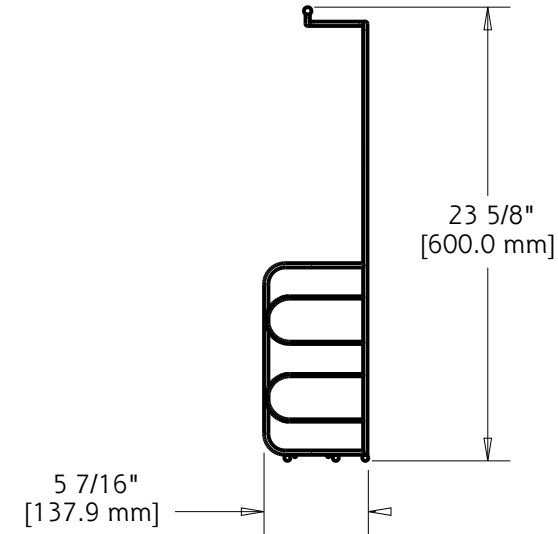

TECHNICAL DATA

Bath Storage

WIRE PEDESTAL TPH

MATERIALS: Wire - 1018 Steel

INSTALLATION: Place on surface.

SPECIFICATION: Wire Pedestal TPH assembly shall be model _____
(fill in model number) by Liberty Hardware Manufacturing Corporation.