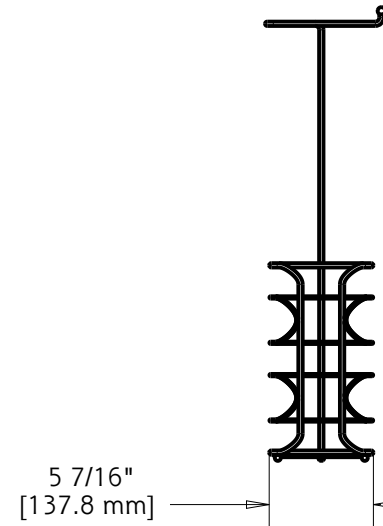

TECHNICAL DATA

Bath Storage

WIRE PEDESTAL TPH

MATERIALS: Wire - 1018 Steel

INSTALLATION: Place on surface.

SPECIFICATION: Wire Pedestal TPH assembly shall be model _____
(fill in model number) by Liberty Hardware Manufacturing Corporation.