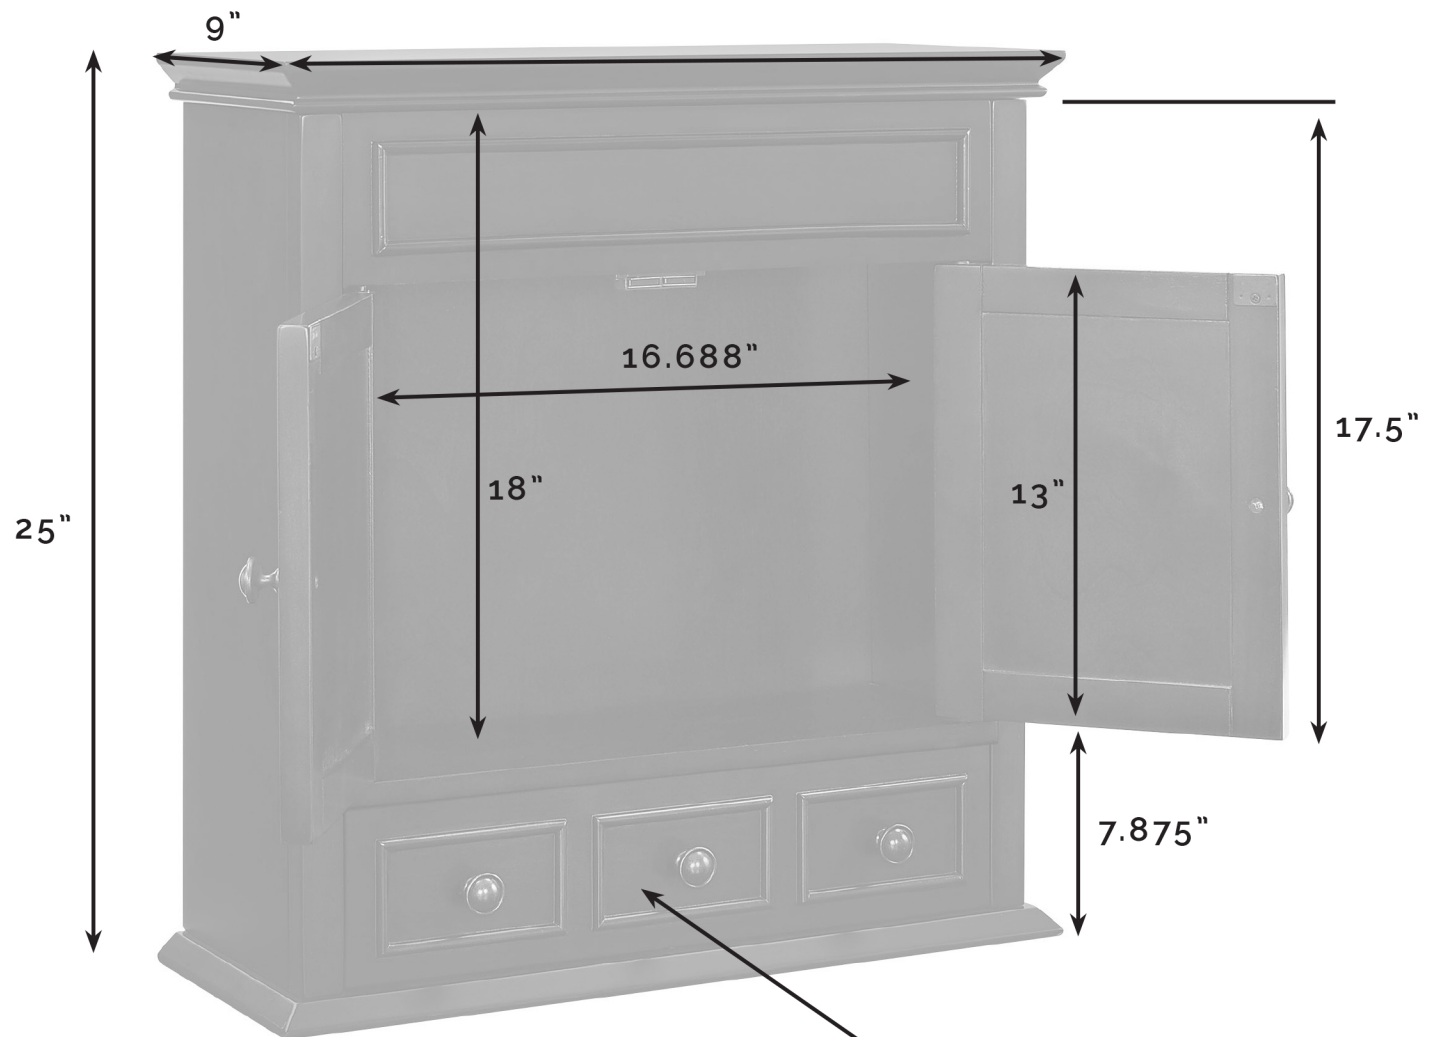

Overall Dimensions: 23.625" W x 25" H x 9" D

drawer inner:  
18.125" x 5.75" x 3.25"